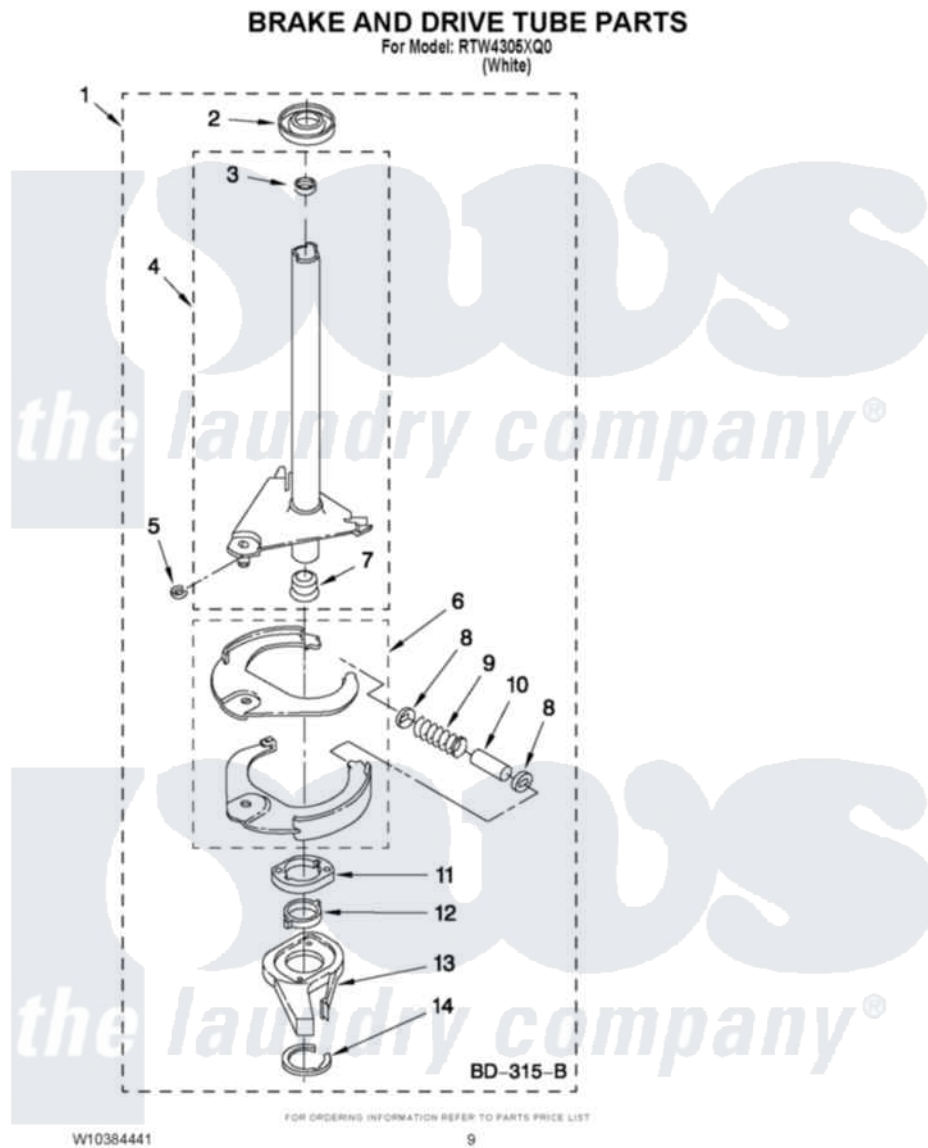

Roper RTW4305XQ0 06 - BRAKE AND DRIVE TUBE PARTS

Roper Residential Roper RTW4305XQ0 Washer Parts Parts Diagram 06 - BRAKE AND DRIVE TUBE PARTS
Click on the part number to view part

Item	Original Part Number	Replaced By	Status	Part Description
1	388952	285792		Basketdrive
2	62658			Ring, Thrust
3	356427			Seal, Spin Pinion
4	64027	64208		Tube-Spin
5	64035	W10083190		Ring, Retaining
6	64232	285438		Shoe-Brake
7	62703	8546462		"T" Bearing, Spin Tube
8	3353956	285658		Sleeve
9	387806		Not Available	Spring, Brake
10	3355360	285658		Sleeve
11	661516	8546461		Cam, Brake Release
12	63022			Sleeve, Cam
13	64194	285790		Lining
14	90368	W10083200		Ring, Retaining
NI	285208			Lubricant