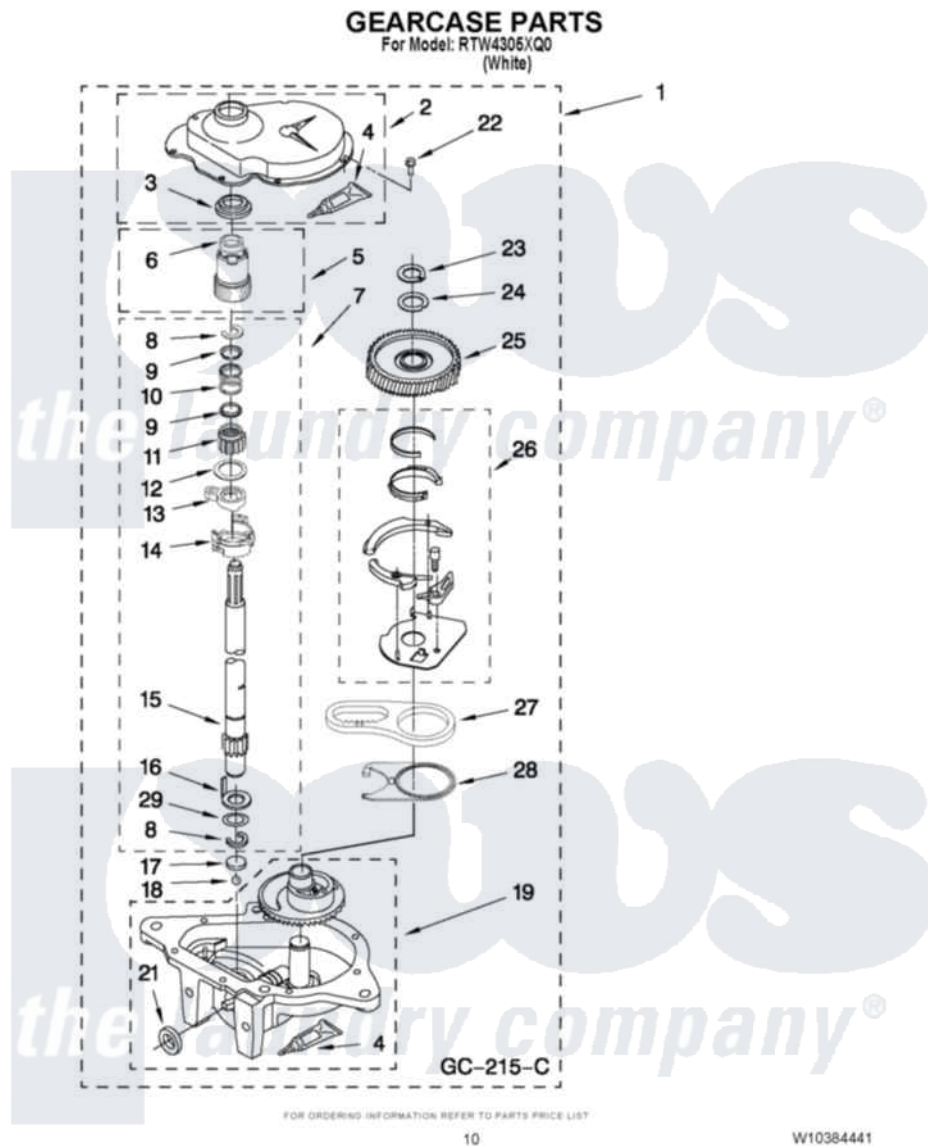

Roper RTW4305XQ0 07 - GEARCASE PARTS

Roper [Residential Roper RTW4305XQ0 Washer Parts](#) Parts Diagram 07 - GEARCASE PARTS
Click on the part number to view part

Item	Original Part Number	Replaced By	Status	Part Description
1	3360630	3360629		Gearcase
2	285202			Cover, Gearcase
3	3349985			Seal, Gearcase Cover
4	285195			Sealer Sealer, Gasket
5	63320	285362		Gear and Pinion
6	356427			Seal, Spin Pinion
7	389387			Shaft, Agitator
8	90369		Not Available	Ring, Retaining (2)
9	62677			Retainer, Spring
10	62676			Spring, Agitator
11	63273	285509		Shaft, Agitator
12	62619			Washer, Agitator Gear
13	62580	285206		Cam-Agitator
14	62581	285206		Cam-Agitator
15	285509			Shaft, Agitator
16	62618			Washer, Cam Thrust

17	16018	285205	Bearing
18	85529	285205	Bearing
19	389230	285515	Gearcase
21	285352		Seal Kit, Thrust Plug
22	3351614		Screw, Gearcase Cover Mounting
23	3362552	285765	Ring-Retr
24	285735	285766	Washer Kit, Thrust
25	62570	285362	Gear and Pinon
26	388253	999516	Shelf-Glas
27	3349296	8546456	Rack, Connecting
28	62621		Actuator, Shift
29	388815		Washer, Intermediate 1 3976263 Miscellaneous Parts Bag 2 3976300 Washer, Inlet Hose 3 3366913 Clamp, Hose