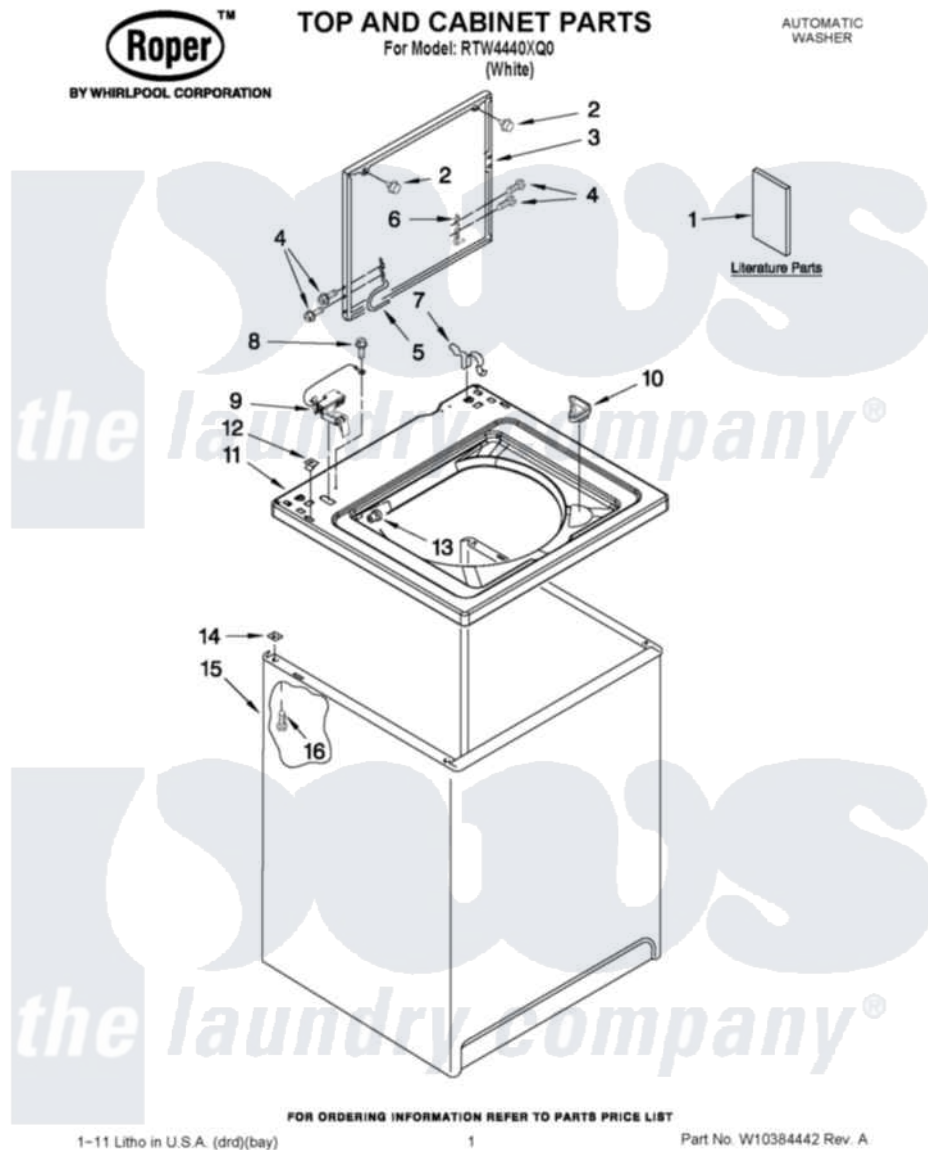

Roper RTW4440XQ0 01 - TOP AND CABINET PARTS

1-11 Litho in U.S.A. (drd)(bay)

1

Part No. W1038442 Rev. A

Roper Residential Roper RTW4440XQ0 Washer Parts Parts Diagram 01 - TOP AND CABINET PARTS

[Click on the part number to view part](#)

Item	Original Part Number	Replaced By	Status	Part Description
1	W10200890		Not Available	INSTRUCTIONS, INSTALLATION (ENGLISH/FRENCH)
"	W10200891		Not Available	INSTRUCTIONS, INSTALLATION (SPANISH)
"	W10347263		Not Available	USE & CARE GUIDE (ENGLISH/FRENCH)
"	W10368956		Not Available	USE & CARE GUIDE (SPANISH)
"	W10344449		Not Available	ENERGY GUIDE
"	W10362939		Not Available	WIRING DIAGRAM
2	9724509			Bumper, Lid
3	8541774	W10193857		Lid
4	W10119828			Screw, Lid Hinge Mounting
5	W10225135			Hinge, Lid
6	91770			Hinge, Lid
7	62780			Clip, Top And Cabinet And Rear Panel
				Screw, Control Cover

8	3351614	Screw, Gearcase Cover Mounting
9	8318084	Switch, Lid
10	3362952	Dispenser, Bleach
11	8318064	Top
12	357213	Nut, Push-In
13	21258	Bearing, Lid Hinge
14	62750	Spacer, Cabinet To Top (4)
15	63424	Cabinet
16	3390631	Screw, 10-16 X 3/8