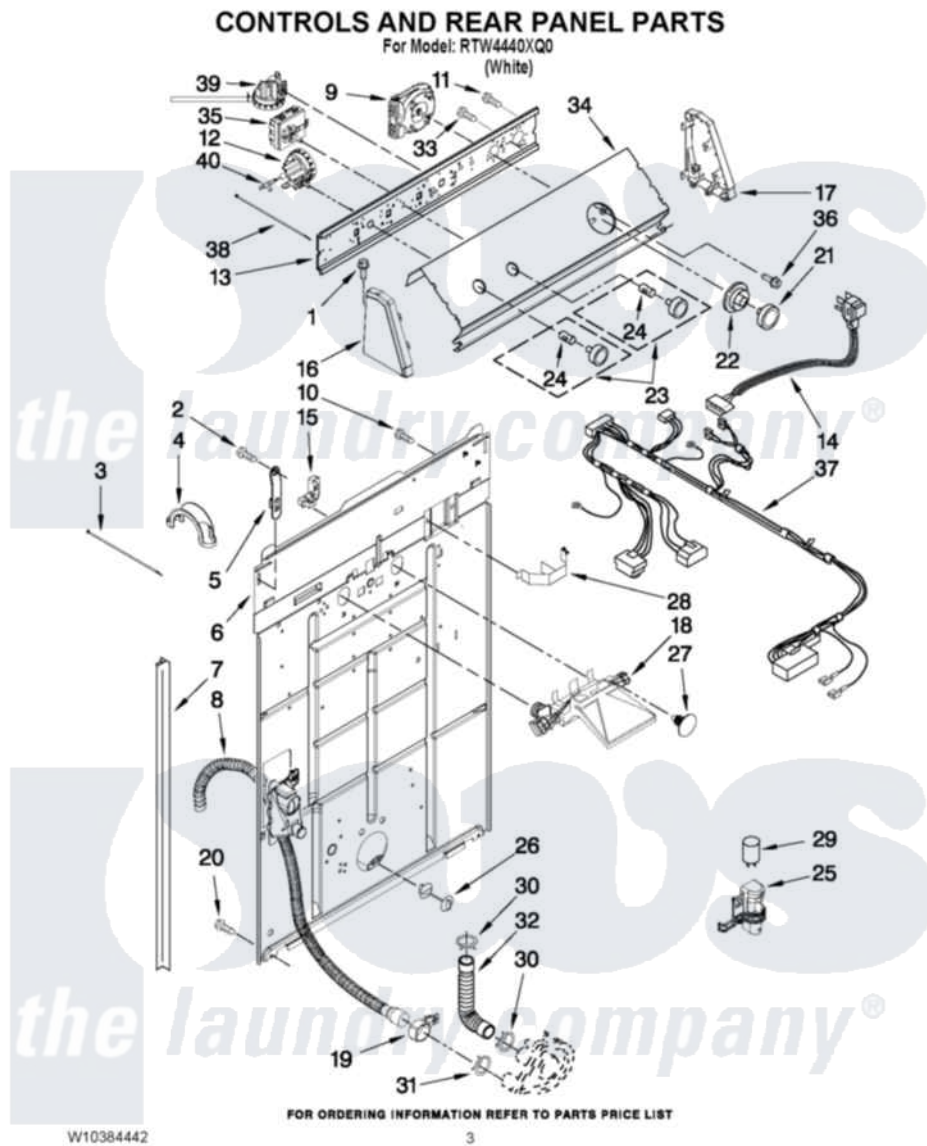

Roper RTW4440XQ0 02 - CONTROLS AND REAR PANEL PARTS

Roper Residential Roper RTW4440XQ0 Washer Parts Parts Diagram 02 - CONTROLS AND REAR PANEL PARTS
Click on the part number to view part

Item	Original Part Number	Replaced By	Status	Part Description
1	388326			Screw, 8-18 X 1.25
2	9740848			Screw, Mixing Valve Mounting
3	W10339879			Tie, Cable
4	8577378			U-Bend, Drain Hose
5	8568314			Strap, Console
6	W10194450			Panel, Rear
7	62747			Pad, Rear Panel
8	W10189267			Drain Hose Assembly
9	W10199989			Timer, Control
10	3351614			Screw, Gearcase Cover Mounting
11	90767			Screw, 8A X 3/8 HeX Washer Head Tapping
12	W10379548			Switch, Pressure Assembly
13	3948608			Bracket, Control
14	8578842	285800		Cord-Power
15	3952821	285777		Relief-Str

16	8274437	279960	Endcap
17	8274434	279960	Endcap
18	W10144820		Valve, Water Inlet W/Thermistor And Vacuum Break
19	8541668		Clamp, Hose
20	62863	3390631	Screw, 10-16 X 3/8
21	8538949		Knob, Timer
22	8538955		Dial, Timer
23	8538957		Knob, Control
24	8536939		Clip, Knob
25	8318046		Clip, Capacitor
26	8519200		Support, Rear Panel
27	W10000080	8282566	Clip, Pine Tree
28	8055003		Clip, Harness And Pressure Switch
29	8572717		Capacitor, Motor Start
30	3363366	616099	Clamp
31	8317496	285655	Clamp, Hose
32	3951449	285871	Hose
33	3400073		Screw, Ground
34	W10339551		Panel, Control
35	W10184148		Switch, Water Temperature
36	3400818		Screw, Timer Mounting
37	W10362916		Harness, Wiring
38	W10334336		Cable Tie
39	W10379551	W10403282	Switch, Pressure Assembly
40	8524808		Fitting, Pressure Hose "T"