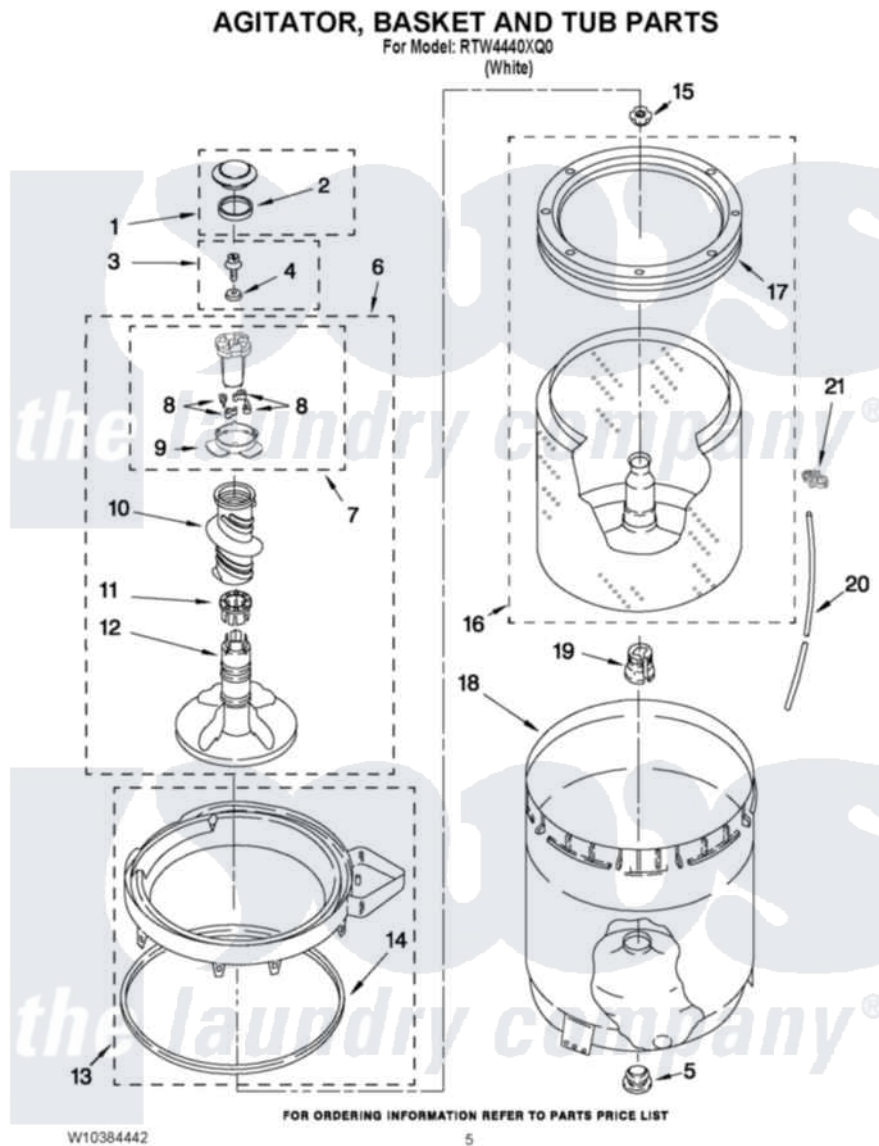

# Roper RTW4440XQ0 03 - AGITATOR, BASKET AND TUB PARTS

Roper Residential Roper RTW4440XQ0 Washer Parts Parts Diagram 03 - AGITATOR, BASKET AND TUB PARTS  
Click on the part number to view part

Item	Original Part Number	Replaced By	Status	Part Description
1	63973	<a href="#">3362061</a>		Cap
2	<a href="#">358912</a>			Seal, Agitator Cap
3	<a href="#">358237</a>			Screw And Washer
4	<a href="#">3949550</a>			Washer
5	<a href="#">383727</a>			Gasket, Centerpodt
6	3361598	<a href="#">285727</a>		Agitator
7	3363662	<a href="#">285748</a>		Cam-Agitator
8	3366877	<a href="#">80040</a>		Dog-Agitator
9	<a href="#">3363661</a>			Bearing, Driven Cam
10	<a href="#">3360824</a>			Auger, Agitator
11	3350389	<a href="#">285587</a>		Washer
12	<a href="#">389386</a>			Agitator
13	8528150	<a href="#">W10445870</a>		Ring-Tub
14	<a href="#">3976308</a>			Gasket, Tub Ring
15	<a href="#">21366</a>			Nut, Spanner
16	8526017	<a href="#">W10389329</a>		Clothes Container, Assembly

17	<a href="#">387240</a>		Ring, Balance
18	<a href="#">63849</a>		Strain Relief, Power Cord
19	<a href="#">389140</a>		Tub Block, Basket Drive
20	W10297437	<a href="#">353244</a>	Hose, Pressure Switch
21	<a href="#">2219077</a>		Clip, Pressure Switch Hose