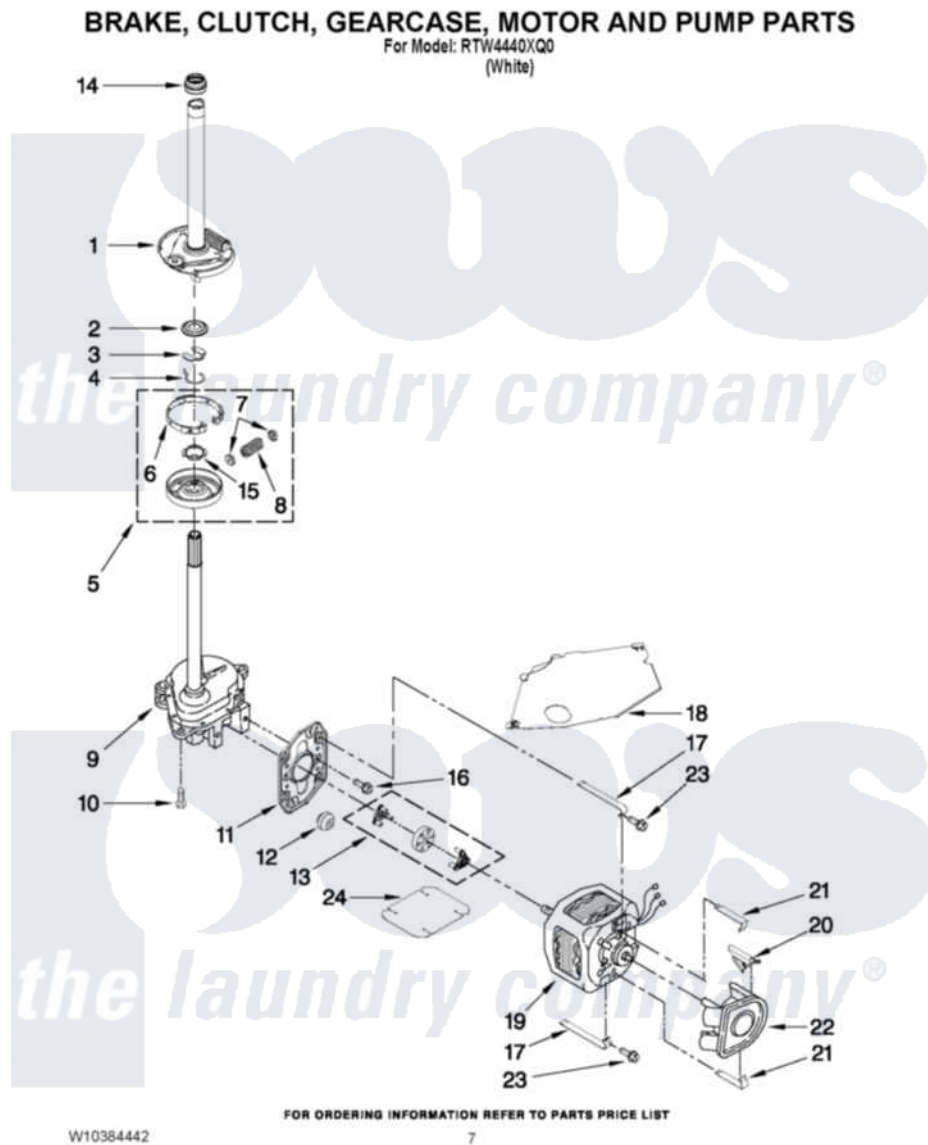

# Roper RTW4440XQ0 04 - BRAKE, CLUTCH, GEARCASE, MOTOR AND PUMP PARTS

Roper Residential Roper RTW4440XQ0 Washer Parts Parts Diagram 04 - BRAKE, CLUTCH, GEARCASE, MOTOR AND PUMP PARTS

[Click on the part number to view part](#)

Item	Original Part Number	Replaced By	Status	Part Description
1	388952	<a href="#">285792</a>		Basketdrive
2	<a href="#">63292</a>			Washer, Spin Tube Thrust
3	62697	<a href="#">W10080230</a>		Ring, Spin Tube Support
4	63283	<a href="#">285353</a>		Ring
5	3951311	<a href="#">285785</a>		Clutch
6	3951308	<a href="#">285790</a>		Lining
7	<a href="#">62646</a>			Cap, Clutch Spring
8	<a href="#">3946792</a>			Spring And Damper Assembly
9	3360630	<a href="#">3360629</a>		Gearcase
10	3357334	<a href="#">3400516</a>		Screw Anti-Rattle
11	<a href="#">62611</a>			Plate, Motor Mount To Gearcase
12	<a href="#">62691</a>			Grommet, Motor
13	3364003	<a href="#">285753A</a>		Coupling
14	<a href="#">8577374</a>			Seal, Centerpost

15	<a href="#">3355454</a>		Clip, Main Drive
16	<a href="#">3400516</a>		Screw Anti-Rattle
17	<a href="#">W10086010</a>		Retainer, Motor
18	<a href="#">3362089</a>		Shield, Tub To Motor
19	W10210608	<a href="#">661600</a>	Motor, Main Drive
20	<a href="#">W10286361</a>		Clip, Pump Leg
21	<a href="#">8546127</a>		Retainer, Pump
22	<a href="#">W10288040</a>		Pump
23	3387485	<a href="#">273556</a>	Screw, 10-16 X 5/8
24	<a href="#">3946532</a>		Shield, Motor