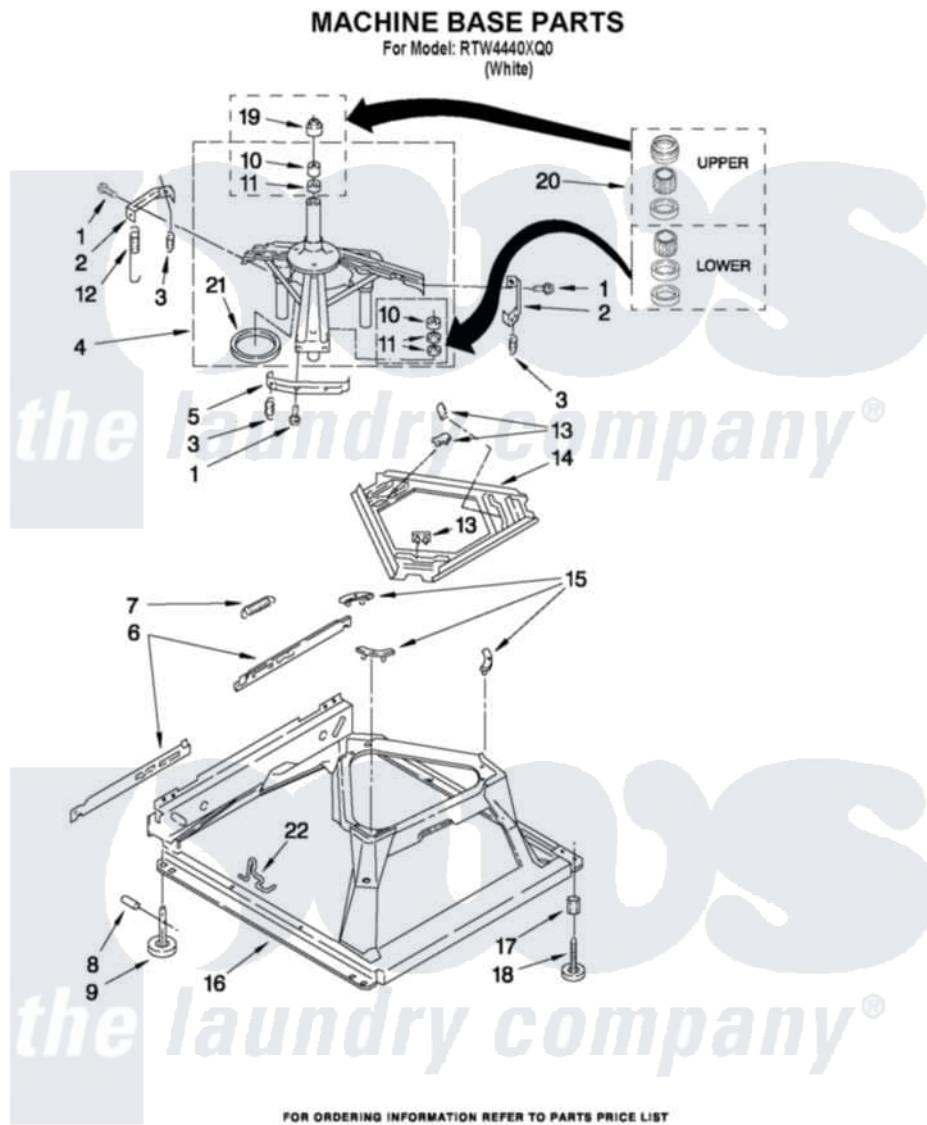

Roper RTW4440XQ0 05 - MACHINE BASE PARTS

8

W10384442

Roper [Residential Roper RTW4440XQ0 Washer Parts](#) Parts Diagram 05 - MACHINE BASE PARTS
Click on the part number to view part

Item	Original Part Number	Replaced By	Status	Part Description
1	3400076			Screw, Bracket Mounting
2	64067			Bracket, Spring Outer
3	63907			Spring, Suspension
4	8575214	280184		Support
5	64065			Bracket, Spring Outer
6	63466			Link, Leveling Mechanism
7	62597	8316845		Spring
8	62837			Pin, Knurled
9	62596	285244		Feet-Leveling
10	8546455			Bearing, Centerpost
11	357409	359449		Seal, Agitator Shaft
12	8534035	285901		Spring
13	62568	285219		Pad
14	3946509			Plate, Suspension
15	3363660	285744		Pad
16	3946512	285771		Base

17	3359452	Nut, Lock
18	W10001130	Foot, Leveling
19	8577376	Seal, Centerpost
20	285203	Centerpost Bearing Kit
21	63134	Ring, Sound Deadening
22	W10145155	Retainer, Suspension Spring