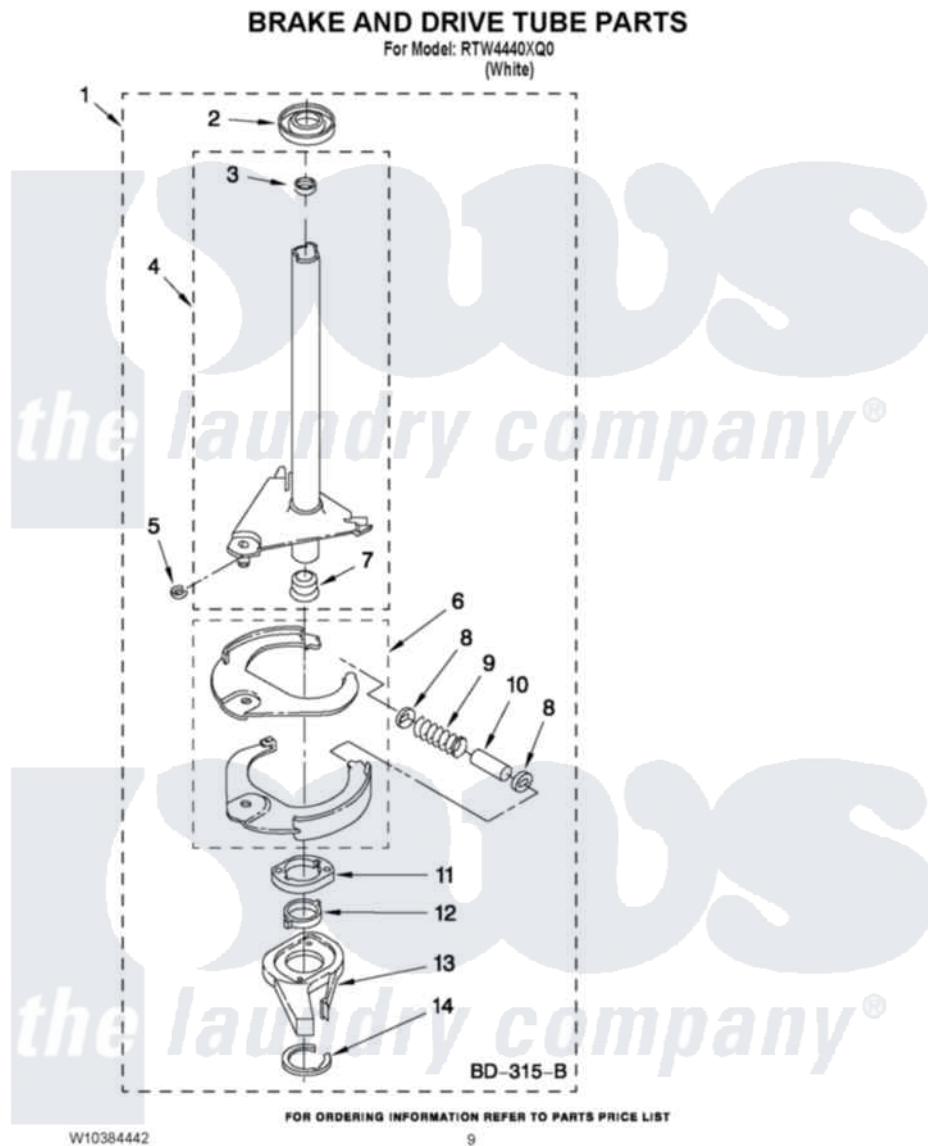

Roper RTW4440XQ0 06 - BRAKE AND DRIVE TUBE PARTS

Roper Residential Roper RTW4440XQ0 Washer Parts Parts Diagram 06 - BRAKE AND DRIVE TUBE PARTS
Click on the part number to view part

Item	Original Part Number	Replaced By	Status	Part Description
1	388952	285792		Basketdrive
2	62658			Ring, Thrust
3	356427			Seal, Spin Pinion
4	64027	64208		Tube-Spin
5	64035	W10083190		Ring, Retaining
6	64232	285438		Shoe-Brake
7	62703	8546462		"T" Bearing, Spin Tube
8	3353956	285658		Sleeve
9	387806		Not Available	Spring, Brake
10	3355360	285658		Sleeve
11	661516	8546461		Cam, Brake Release
12	63022			Sleeve, Cam
13	64194	285790		Lining
14	90368	W10083200		Ring, Retaining
NI	285208			Lubricant