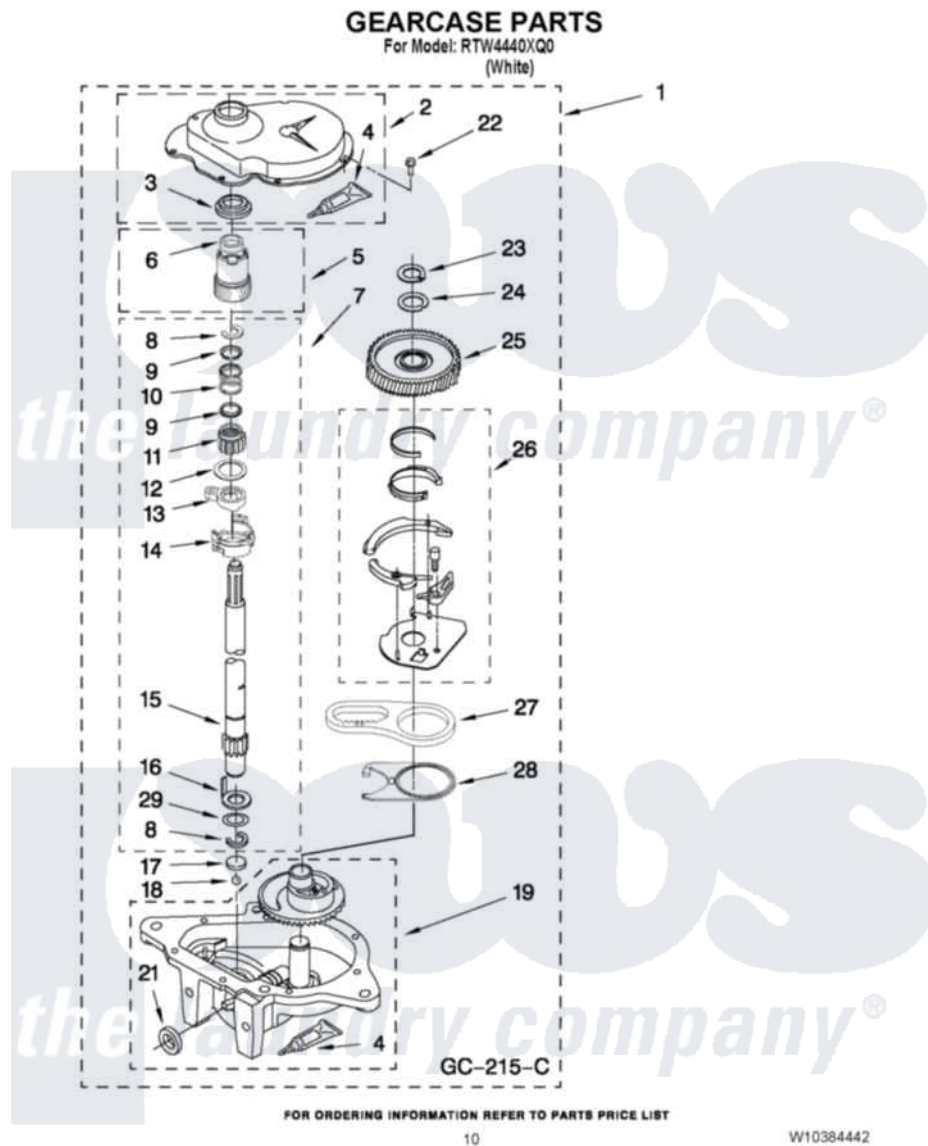

Roper RTW4440XQ0 07 - GEARCASE PARTS

Roper [Residential Roper RTW4440XQ0 Washer Parts](#) Parts Diagram 07 - GEARCASE PARTS
Click on the part number to view part

Item	Original Part Number	Replaced By	Status	Part Description
1	3360630	3360629		Gearcase
2	285202			Cover, Gearcase
3	3349985			Seal, Gearcase Cover
4	285195			Sealer Sealer, Gasket
5	63320	285362		Gear and Pinion
6	356427			Seal, Spin Pinion
7	389387			Shaft, Agitator
8	90369		Not Available	Ring, Retaining (2)
9	62677			Retainer, Spring
10	62676			Spring, Agitator
11	63273	285509		Shaft, Agitator
12	62619			Washer, Agitator Gear
13	62580	285206		Cam-Agitator
14	62581	285206		Cam-Agitator
15	285509			Shaft, Agitator
16	62618			Washer, Cam Thrust

17	16018	285205	Bearing
18	85529	285205	Bearing
19	389230	285515	Gearcase
21	285352		Seal Kit, Thrust Plug
22	3351614		Screw, Gearcase Cover Mounting
23	3362552	285765	Ring-Retr
24	285735	285766	Washer Kit, Thrust
25	62570	285362	Gear and Pinon
26	388253	999516	Shelf-Glas
27	3349296	8546456	Rack, Connecting
28	62621		Actuator, Shift
29	388815		Washer, Intermediate 1 3976263 Miscellaneous Parts Bag 2 3976300 Washer, Inlet Hose 3 3366913 Clamp, Hose