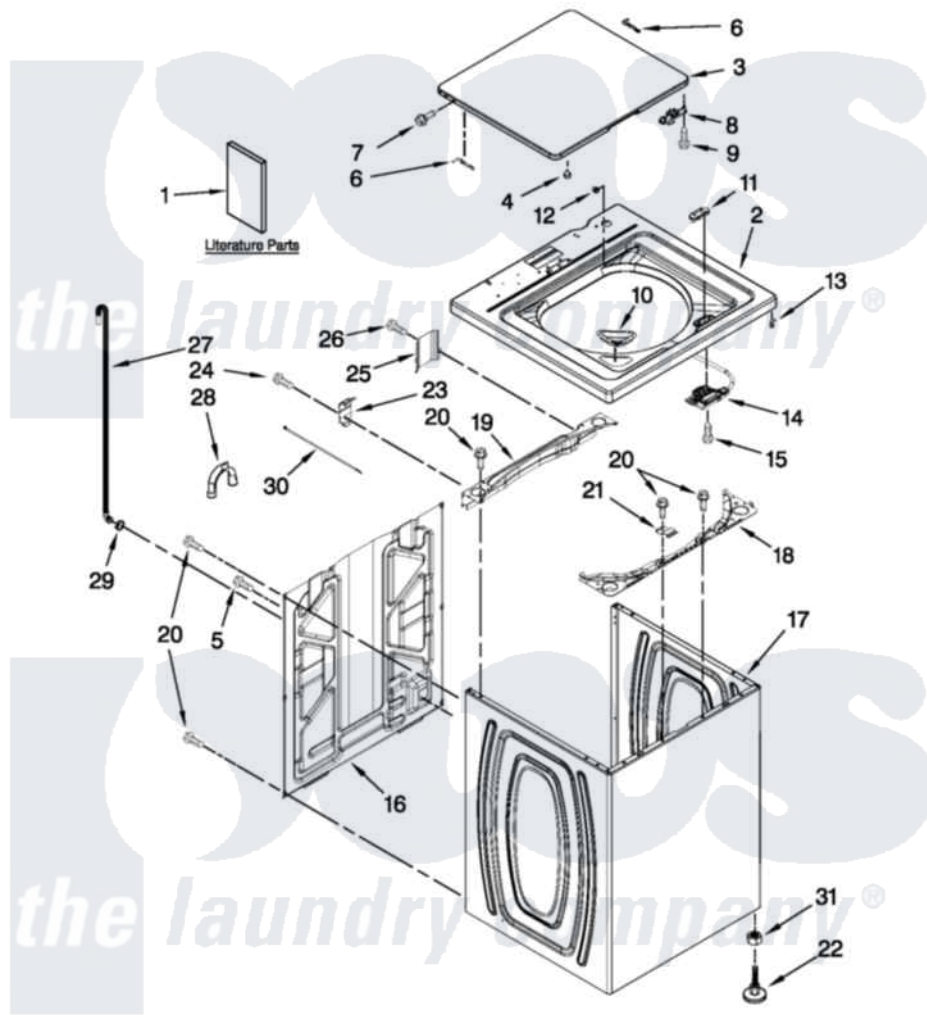

Roper RTW4640YQ0 01 - TOP AND CABINET PARTS

TOP AND CABINET PARTS

For Model: RTW4640YQ0
(White)

AUTOMATIC WASHER

FOR ORDERING INFORMATION REFER TO PARTS PRICE LIST

1-12 Litho in U.S.A. (JLP) (psw)

1

Part No. W10481207 Rev. A

Roper Residential Roper RTW4640YQ0 Washer Parts Parts Diagram 01 - TOP AND CABINET PARTS

Click on the part number to view part

Item	Original Part Number	Replaced By	Status	Part Description
1	W10240509			Installation Instructions
"	W10420470		Not Available	USE & CARE GUIDE
"	W10468340		Not Available	TECH SHEET
"	W10062981		Not Available	ENERGY GUIDE
2	W10251299			Top
3	W10251302	W10338625		Lid
4	9724509			Bumper, Lid
5	9740848			Screw, Mixing Valve Mounting
6	91770			Hinge, Lid
7	W10119872	W10119828		Screw, Lid Hinge Mounting
8	W10240513			Strike, Lid Lock
9	W10273971			Screw, 6-19 X 1/2
10	W10192089			Dispenser, Bleach
11	W10392041			Bezel, Lid Lock
12	21258			Bearing, Lid Hinge
13	90016			Clip, Pressure Switch Hose