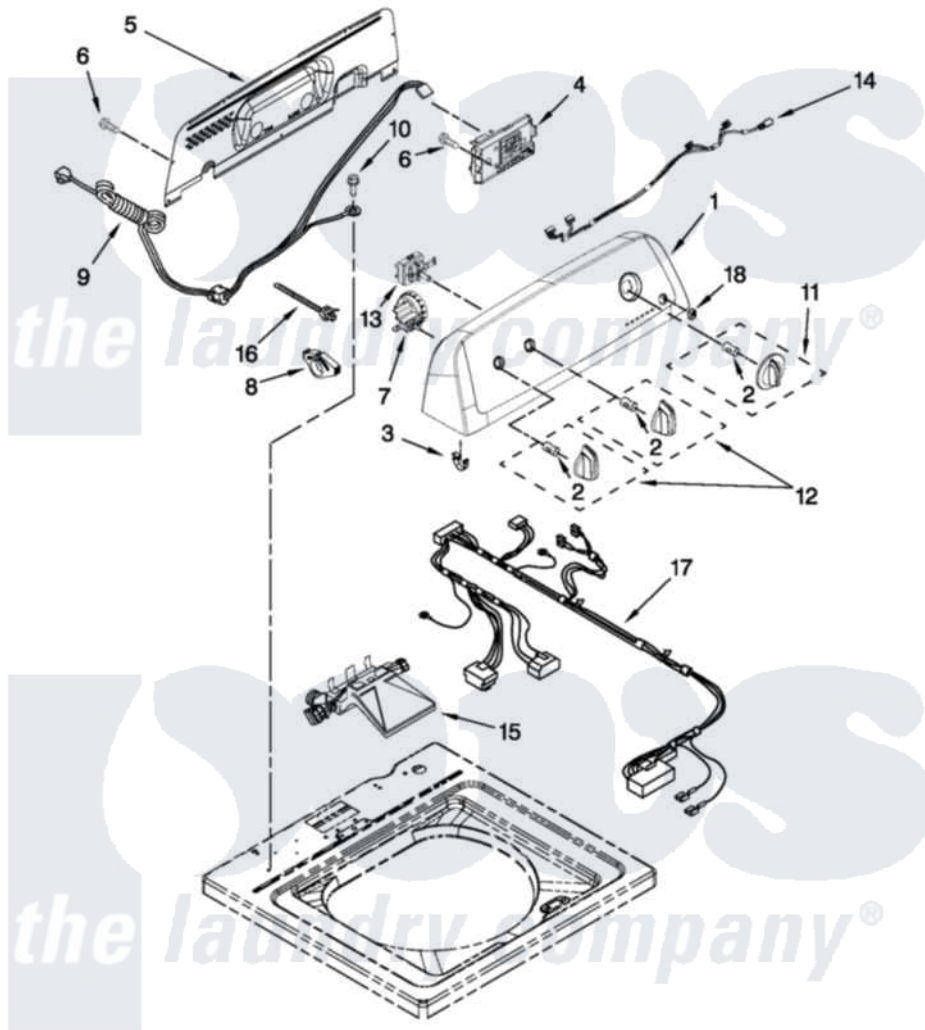

Roper RTW4640YQ0 02 - CONTROLS AND WATER INLET PARTS

CONTROLS AND WATER INLET PARTS

For Model: RTW4640YQ0
(White)

FOR ORDERING INFORMATION REFER TO PARTS PRICE LIST

W10481207

3

Roper Residential Roper RTW4640YQ0 Washer Parts Parts Diagram 02 - CONTROLS AND WATER INLET PARTS
Click on the part number to view part

Item	Original Part Number	Replaced By	Status	Part Description
1	W10420404			Panel, Console
2	8536939			Clip, Knob
3	8312709			Clip-Console
4	W10454598	W10484681		Ccuasm Vmw Cl120v Vb NTW4600YQ
5	W10409320			Panel, Rear Console Cover
6	1157158	489069		Xxscrew, 10-12 X 1/2
7	W10450959			Switch, Water Level
8	W10348582			Cable Tie
9	W10455732			Cord, Power
10	3400076			Screw, Bracket Mounting
11	W10453946			Timer Knob Assembly
12	W10453947			Knob, Control
13	W10414397			Switch, Rotary Encoder
14	W10475254			Harness, Upper
15	W10423125			Inlet Assembly, Water
16	W10339879			Tie, Cable