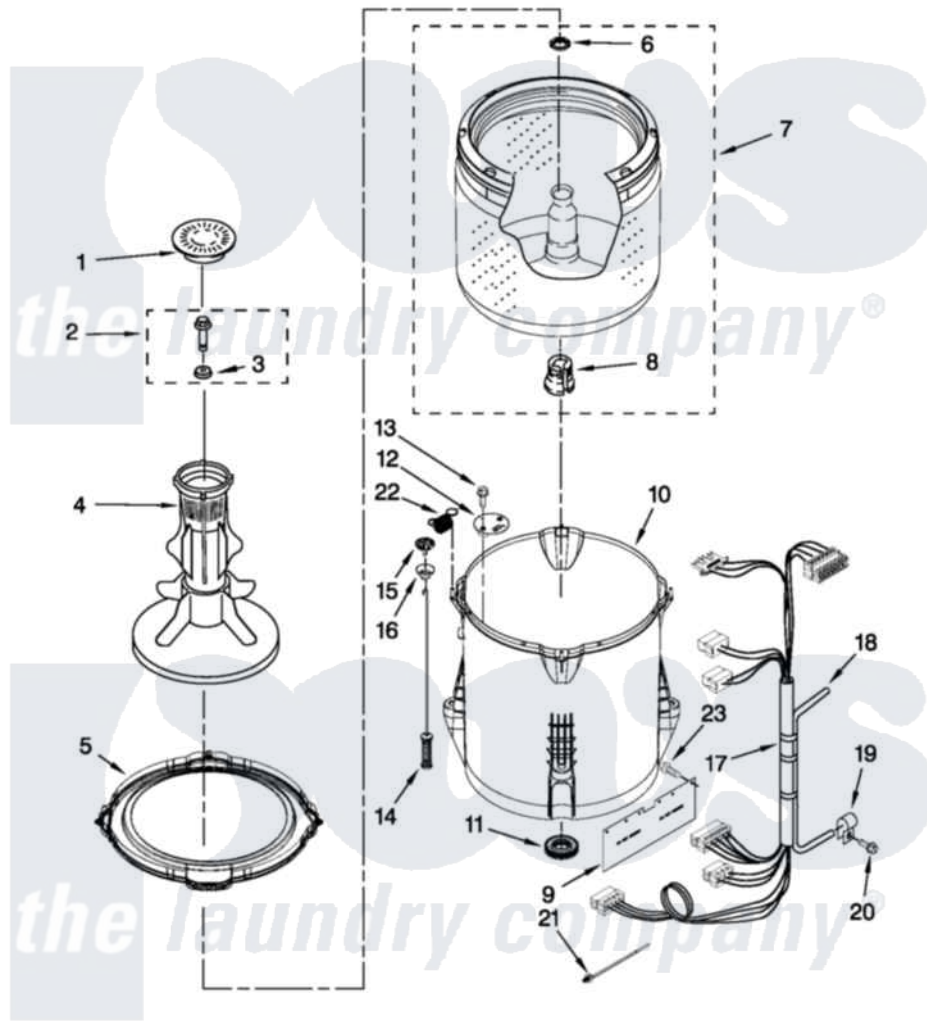

Roper RTW4640YQ0 03 - BASKET AND TUB PARTS

BASKET AND TUB PARTS

For Model: RTW4640YQ0
(White)

FOR ORDERING INFORMATION REFER TO PARTS PRICE LIST

W10481207

5

Roper Residential Roper RTW4640YQ0 Washer Parts Parts Diagram 03 - BASKET AND TUB PARTS
Click on the part number to view part

Item	Original Part Number	Replaced By	Status	Part Description
1	3355758			Cap, Agitator
2	W10003790			Screw And Washer
3	3949550			Washer
4	63235			Agitator Assembly
5	W10215108			Ring, Tub
6	21366			Nut, Spanner
7	W10389330	W10349185		Basket
8	389140			Tub Block, Basket Drive
9	W10339098			Shield, Splash
10	W10238320	W10371566		Tub-Outer
11	W10006371	W10324647		Seal-Tub
12	W10215093			Filter, Drain Pump
13	8533928			Screw, 8-18 X 3/4
14	W10257088	W10349191		Suspension
15	W10405423	W10440729		Suspension
16	W10256551	W10440729		Suspension

17	W10297444		Harness, Lower
18	W10297436	353244	Hose, Pressure Switch
19	W10005430		Clamp, Pressure Hose Retainer
20	8533943	W10109200	Screw, Baffle Mounting
21	W10298887		Cable Tie
22	W10348658	W10400895	Spring
23	W10429200		Retainer, Push In