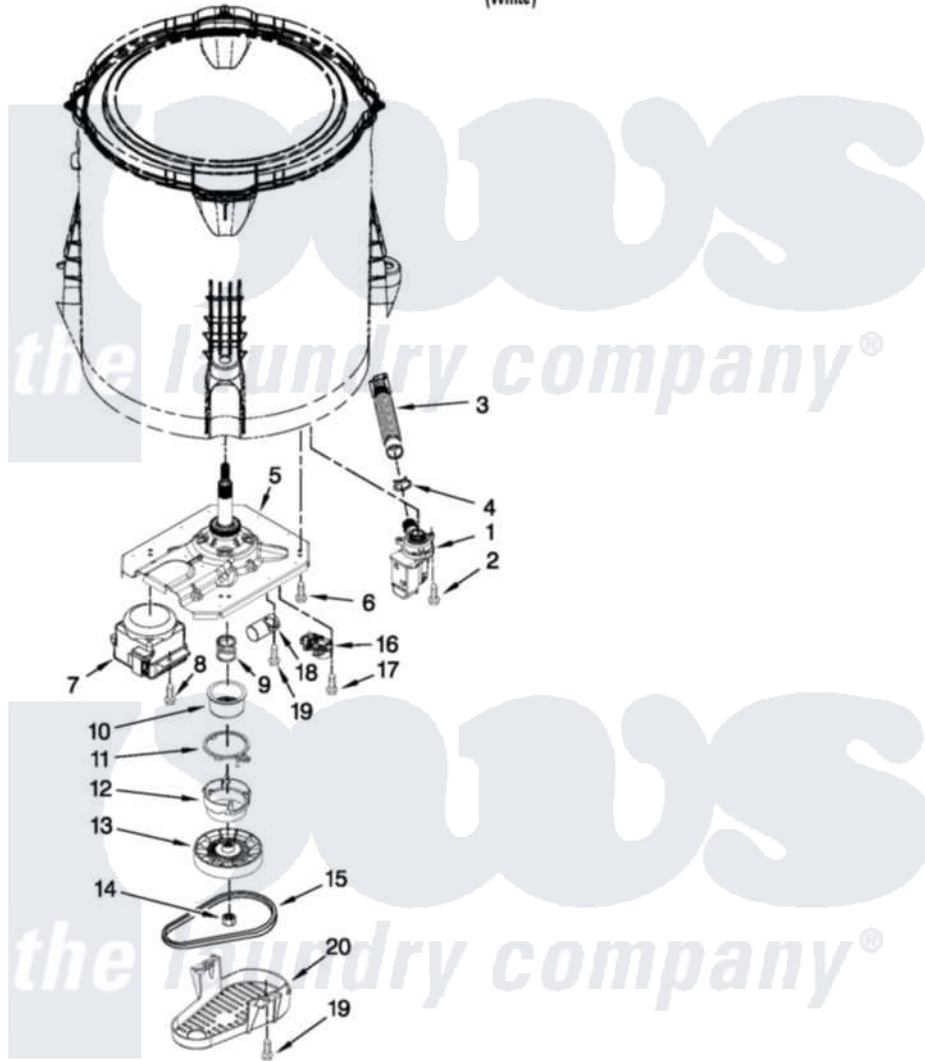

# Roper RTW4640YQ0 04 - GEARCASE, MOTOR AND PUMP PARTS

## GEARCASE, MOTOR AND PUMP PARTS

For Model: RTW4640YQ0  
(White)

W10481207

FOR ORDERING INFORMATION REFER TO PARTS PRICE LIST

7

Roper [Residential Roper RTW4640YQ0 Washer Parts](#) Parts Diagram 04 - GEARCASE, MOTOR AND PUMP PARTS  
Click on the part number to view part

Item	Original Part Number	Replaced By	Status	Part Description
1	<a href="#">W10276397</a>			Pump Assembly, Drain
2	<a href="#">W10004910</a>			Screw, 12-16 X 1-1/4
3	<a href="#">W10215091</a>			Hose, Inner Drain Assembly
4	8317496	<a href="#">285655</a>		Clamp, Hose
5	<a href="#">W10473144</a>			Gearcase Assembly
6	<a href="#">W10249633</a>			Screw, 7.2-1.6 X 30
7	<a href="#">W10006415</a>			Motor, Drive
8	W10094780	<a href="#">W10182109</a>		Screw-Kit
9	W10006382	<a href="#">W10315818</a>		Cam
10	W10006352	<a href="#">W10315818</a>		Cam
11	W10006353	<a href="#">W10315818</a>		Cam
12	W10006354	<a href="#">W10315818</a>		Cam
13	<a href="#">W10006356</a>			Pulley
14	<a href="#">W10163336</a>			Nut, Pulley
15	<a href="#">W10006384</a>			Belt, Drive
16	<a href="#">W10006355</a>			Actuator, Shift

17	<a href="#">9741052</a>	Screw, 6-32 X 1.00
18	<a href="#">W10278556</a>	Capacitor, Motor Run
19	<a href="#">357640</a>	Screw And Washer
20	<a href="#">W10006383</a>	Shield, Pulley Cover