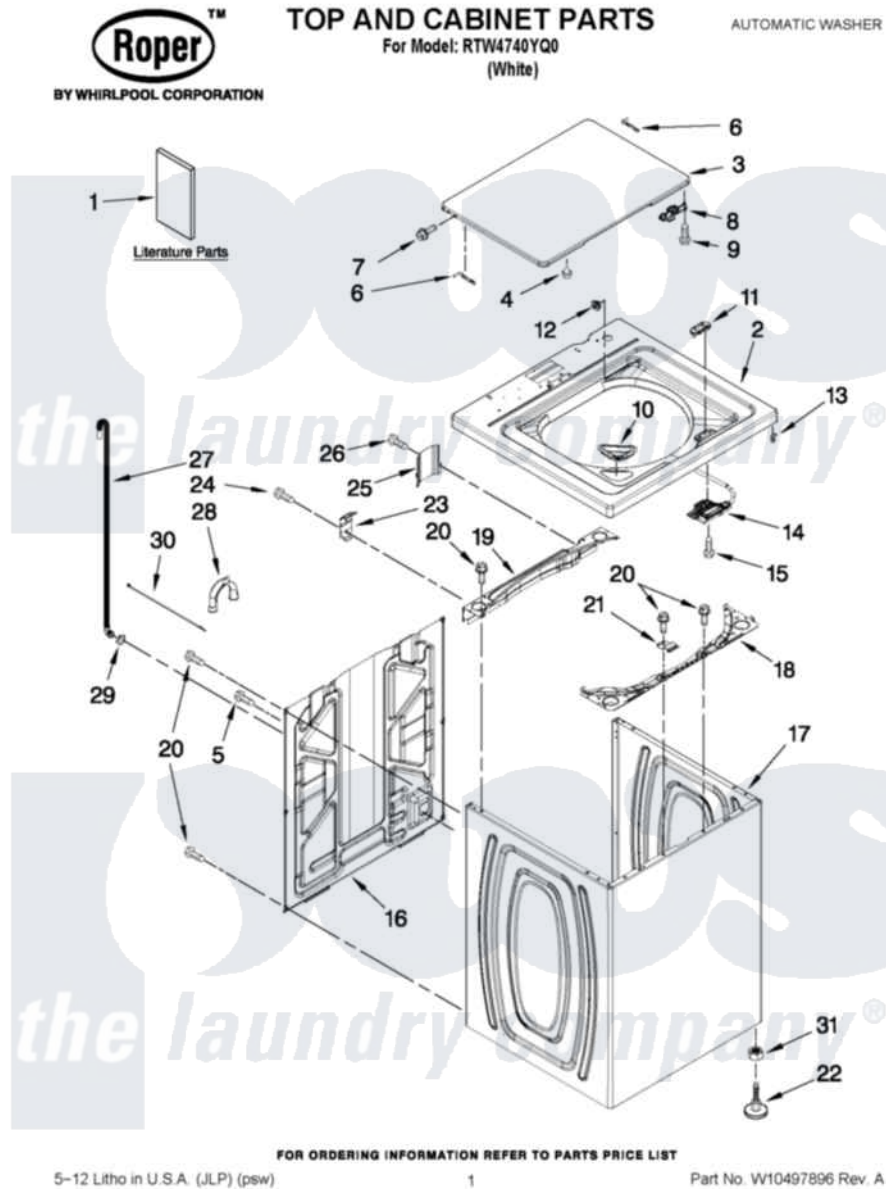

Roper RTW4740YQ0 01 - TOP AND CABINET PARTS

Roper Residential Roper RTW4740YQ0 Washer Parts Parts Diagram 01 - TOP AND CABINET PARTS
Click on the part number to view part

Item	Original Part Number	Replaced By	Status	Part Description
1	W10240509			Installation Instructions
"	W10420470		Not Available	USE & CARE GUIDE
"	W10468340		Not Available	TECH SHEET
"	W10062983		Not Available	ENERGY GUIDE
2	W10251319			Top
3	W10027624	W10193861		Lid
4	9724509			Bumper, Lid
5	9740848			Screw, Mixing Valve Mounting
6	91770			Hinge, Lid
7	W10119872	W10119828		Screw, Lid Hinge Mounting
8	W10240513			Strike, Lid Lock
9	W10273971			Screw, 6-19 X 1/2
10	W10192089			Dispenser, Bleach
11	W10392041			Bezel, Lid Lock
12	21258			Bearing, Lid Hinge
13	90016			Clip, Pressure Switch Hose

14	W10238287	W10404050	Latch
15	8281163		Screw, Dispenser Housing Mounting
16	W10250884		Panel Rear
17	W10251994	W10338650	Cabinet
18	W10215098		Brace, Cabinet Top Front
19	W10215099		Brace, Cabinet Top Rear
20	1157158	489069	Xxscrew, 10-12 X 1/2
21	W10248088		Lock, Top
22	W10397767		Foot Assembly, Leveling
23	W10215102		Hinge, Top
24	W10142728	3370225	Screw
25	W10215139		Cover, Harness
26	3400076		Screw, Bracket Mounting
27	W10221546		Hose, Outer Drain Assembly
28	W10280024		U-Bend, Drain Hose
29	356138		Clamp, Hose
30	W10339879		Tie, Cable
31	3359452		Nut, Lock