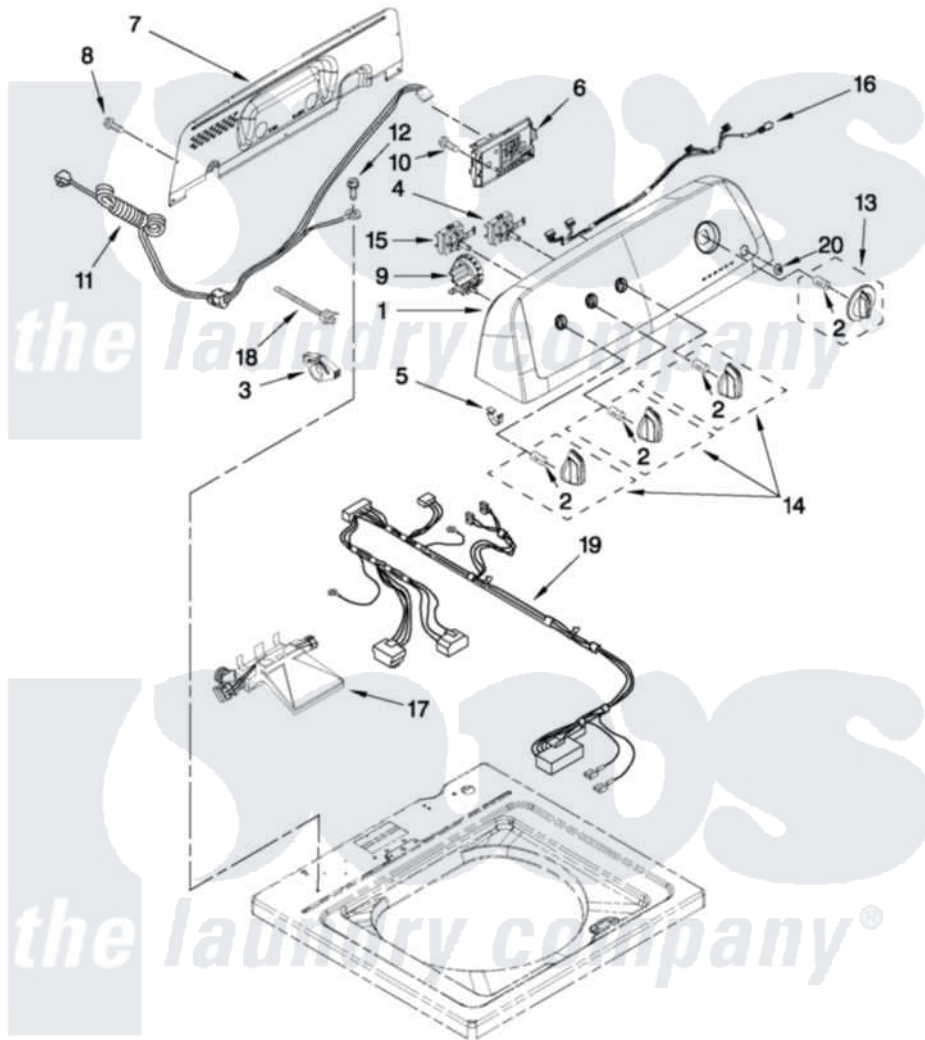

Roper RTW4740YQ0 02 - CONTROLS AND WATER INLET PARTS

CONTROLS AND WATER INLET PARTS

For Model: RTW4740YQ0
(White)

FOR ORDERING INFORMATION REFER TO PARTS PRICE LIST

W10467896

3

Roper Residential Roper RTW4740YQ0 Washer Parts Parts Diagram 02 - CONTROLS AND WATER INLET PARTS
Click on the part number to view part

Item	Original Part Number	Replaced By	Status	Part Description
1	W10468339			Panel, Console
2	8536939			Clip, Knob
3	W10348582			Cable Tie
4	W10414381			Switch, Rotary Encoder
5	8312709			Clip-Console
6	W10484684			Control Unit Assembly, Machine And Motor
7	W10409320			Panel, Rear Console Cover
8	1157158	489069		Xxscrew, 10-12 X 1/2
9	W10420419			Switch, Pressure
10	8281163			Screw, Dispenser Housing Mounting
11	W10455732			Cord, Power
12	3400076			Screw, Bracket Mounting
13	W10453946			Timer Knob Assembly
14	W10453947			Knob, Control
15	W10414398			Switch, Rotary Encoder

16	W10475398	Harness, Upper
17	W10423125	Inlet Assembly, Water
18	W10339879	Tie, Cable
19	W10423127	Valve, Water Mixing
20	W10251309	Pushbutton, Start