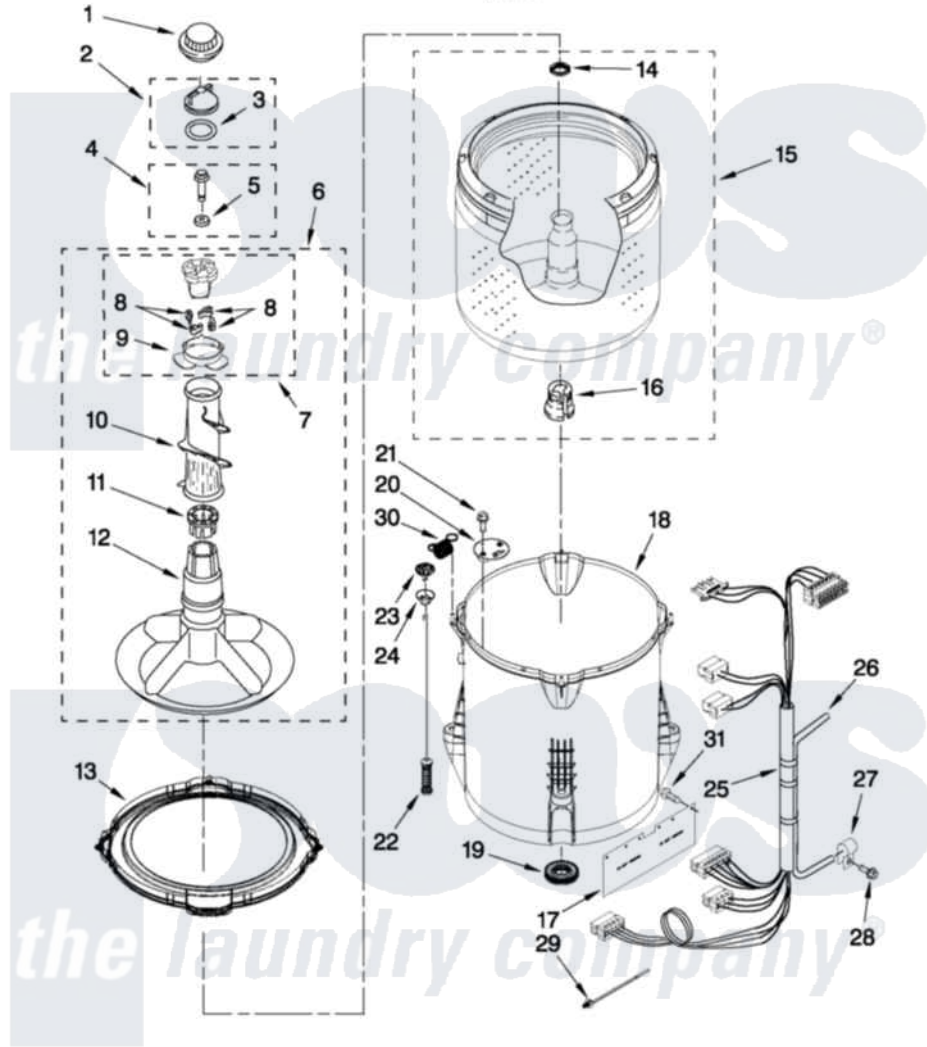

Roper RTW4740YQ0 03 - BASKET AND TUB PARTS

BASKET AND TUB PARTS

For Model: RTW4740YQ0
(White)

FOR ORDERING INFORMATION REFER TO PARTS PRICE LIST

W10497896

5

Roper Residential Roper RTW4740YQ0 Washer Parts Parts Diagram 03 - BASKET AND TUB PARTS
Click on the part number to view part

Item	Original Part Number	Replaced By	Status	Part Description
1	3355758			Cap, Agitator
2	3354733	W10074580		Cap, Barrier
3	W10072840			Fabric Softener
4	W10003790			Screw And Washer
5	3949550			Washer
6	3348117	285565		Agitator
7	3363663	285811		Cam-Agitator
8	3366877	80040		Dog-Agitator
9	3363661			Bearing, Driven Cam
10	3348752			Mover, Clothes
11	3350389	285587		Washer
12	3347288			Agitator
13	W10215108			Ring, Tub
14	21366			Nut, Spanner
15	W10389330	W10349185		Basket
16	389140			Tub Block, Basket Drive

17	W10339098		Shield, Splash
18	W10238320	W10371566	Tub-Outer
19	W10006371	W10324647	Seal-Tub
20	W10215093		Filter, Drain Pump
21	8533928		Screw, 8-18 X 3/4
22	W10257088	W10349191	Suspension
23	W10405423	W10440729	Suspension
24	W10256551	W10440729	Suspension
25	W10376574		Harness, Lower
26	W10297436	353244	Hose, Pressure Switch
27	W10005430		Clamp, Pressure Hose Retainer
28	8533943	W10109200	Screw, Baffle Mounting
29	W10298887		Cable Tie
30	W10348658	W10400895	Spring
31	W10429200		Retainer, Push In