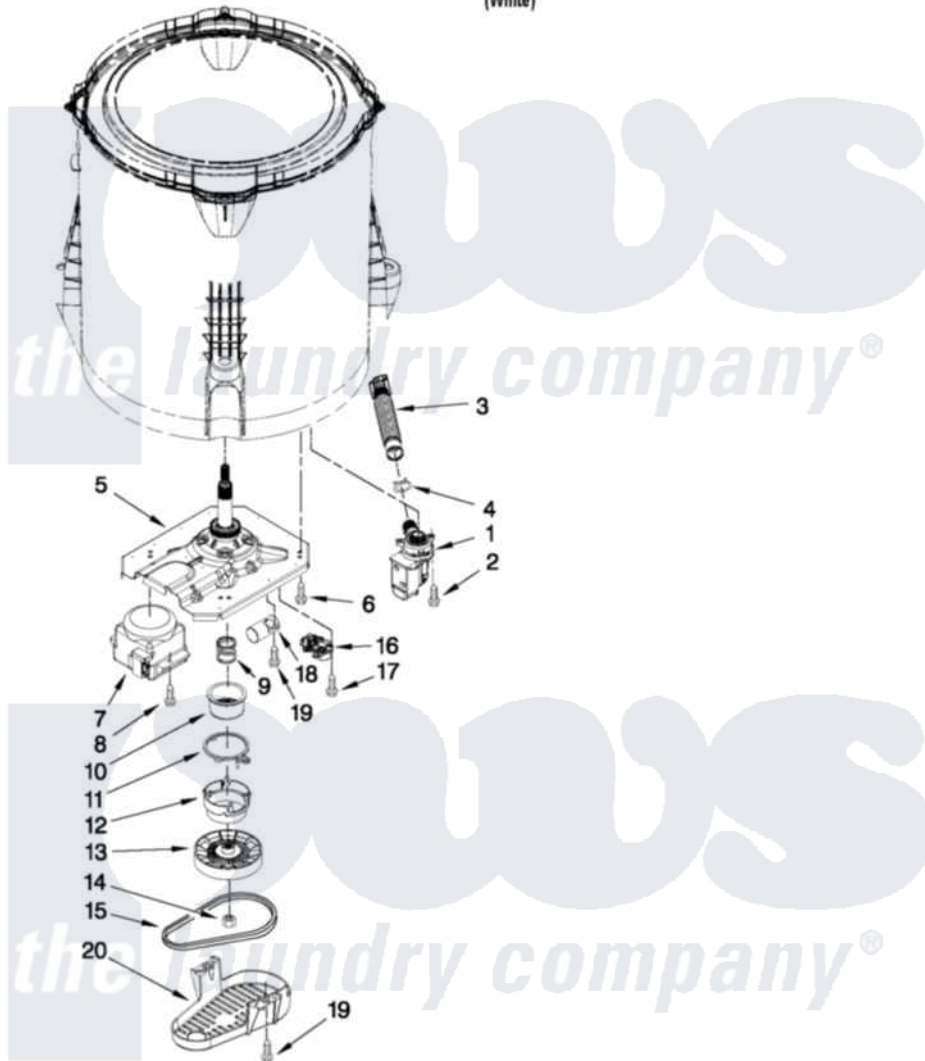

Roper RTW4740YQ0 04 - GEARCASE, MOTOR AND PUMP PARTS

GEARCASE, MOTOR AND PUMP PARTS

For Model: RTW4740YQ0
(White)

FOR ORDERING INFORMATION REFER TO PARTS PRICE LIST

W10497896

7

Roper [Residential Roper RTW4740YQ0 Washer Parts](#) Parts Diagram 04 - GEARCASE, MOTOR AND PUMP PARTS
Click on the part number to view part

Item	Original Part Number	Replaced By	Status	Part Description
1	W10276397			Pump Assembly, Drain
2	W10004910			Screw, 12-16 X 1-1/4
3	W10215091			Hose, Inner Drain Assembly
4	8317496	285655		Clamp, Hose
5	W10473144			Gearcase Assembly
6	W10249633			Screw, 7.2-1.6 X 30
7	W10416654			Motor, Drive
8	W10094780	W10182109		Screw-Kit
9	W10006382	W10315818		Cam
10	W10006352	W10315818		Cam
11	W10006353	W10315818		Cam
12	W10006354	W10315818		Cam
13	W10006356			Pulley
14	W10163336			Nut, Pulley
15	W10006384			Belt, Drive
16	W10006355			Actuator, Shift

17	9741052	Screw, 6-32 X 1.00
18	W10390451	Capacitor, Motor Run
19	357640	Screw And Washer
20	W10427633	Shield, Pulley Cover