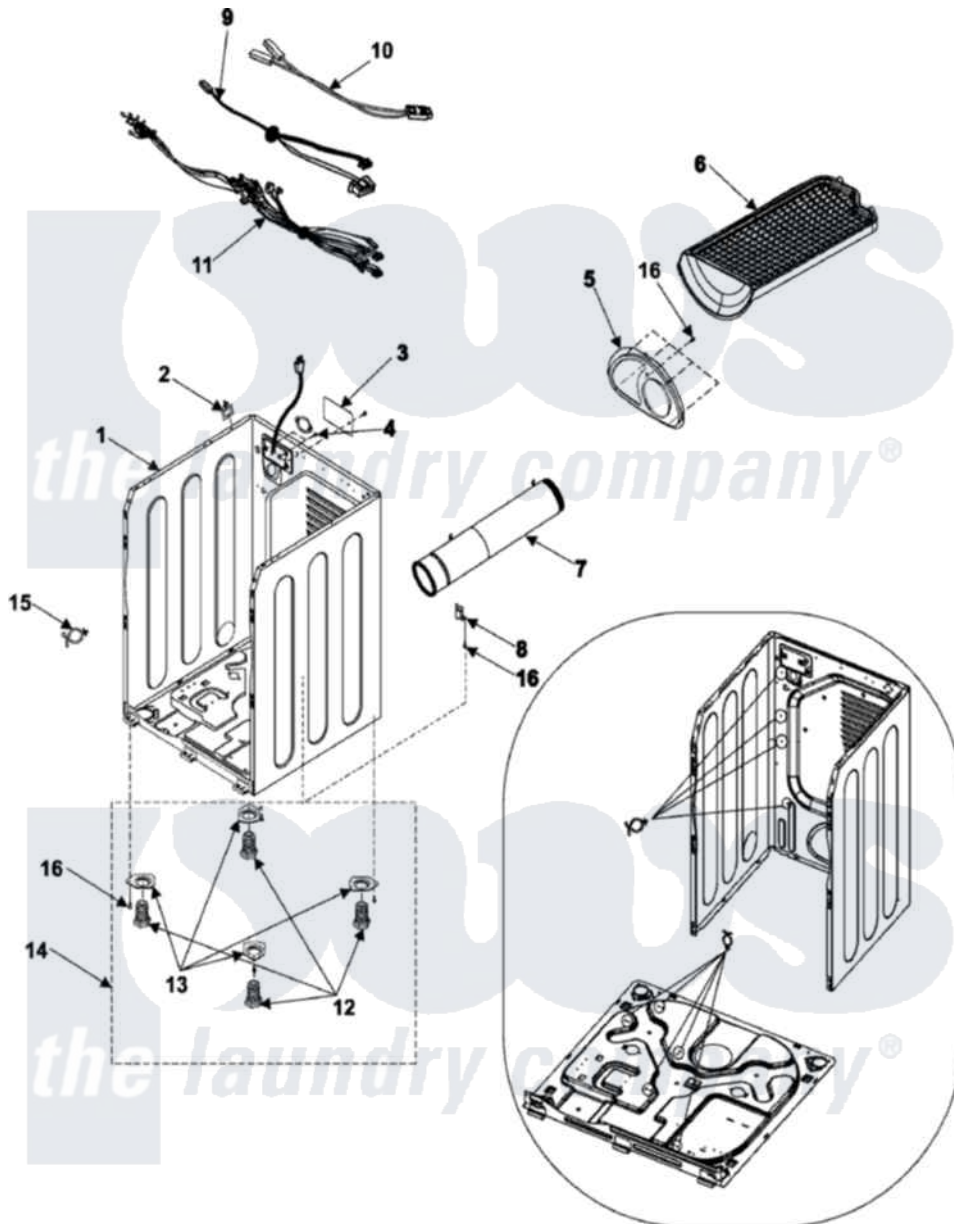

# Samsung DV306LEW 02 - CABINET

**Placement of Wire Ties**

[Samsung Residential Samsung DV306LEW Dryer Parts](#) Parts Diagram 02 - CABINET  
 Click on the part number to view part

Item	Original Part Number	Replaced By	Status	Part Description
1	DC97-07516A	<a href="#">35001169</a>		Assembly-Frame White
2	DC61-60074A	<a href="#">35001171</a>		Clamper-Wire Saddle
3	DC97-08855A	<a href="#">35001157</a>		Cover, Terminal Block
4	6002-000231		Not Available	Screw-Tapping (5)
5	DC63-00534B	<a href="#">35001201</a>		Cover-Back
6	DC61-01522A		Not Available	DIE-RACK DRY
7	DC97-07519A	<a href="#">12002640</a>		Duct, Exhaust Assembly
8	DC61-01233A	<a href="#">35001155</a>		Guide-Exhaust
9	DC96-00763A	<a href="#">35001151</a>		Assembly-Flat Wire Harness
10	DC96-00766A	<a href="#">35001164</a>		Assembly, Wire Harness
11	DC96-00764D	<a href="#">35001262</a>		Assembly, Wire Electric 6700
12	DC61-01212A	<a href="#">35001158</a>		Foot, Dryer
13	DC61-01226A	<a href="#">35001156</a>		Bracket, Dryer Foot
14	DC97-07514A		Not Available	ASSY-LEG
15	DC61-40081A	<a href="#">M0585401</a>		Tie, Wire
16	6002-000239		Not Available	Screw-Tapping (10)