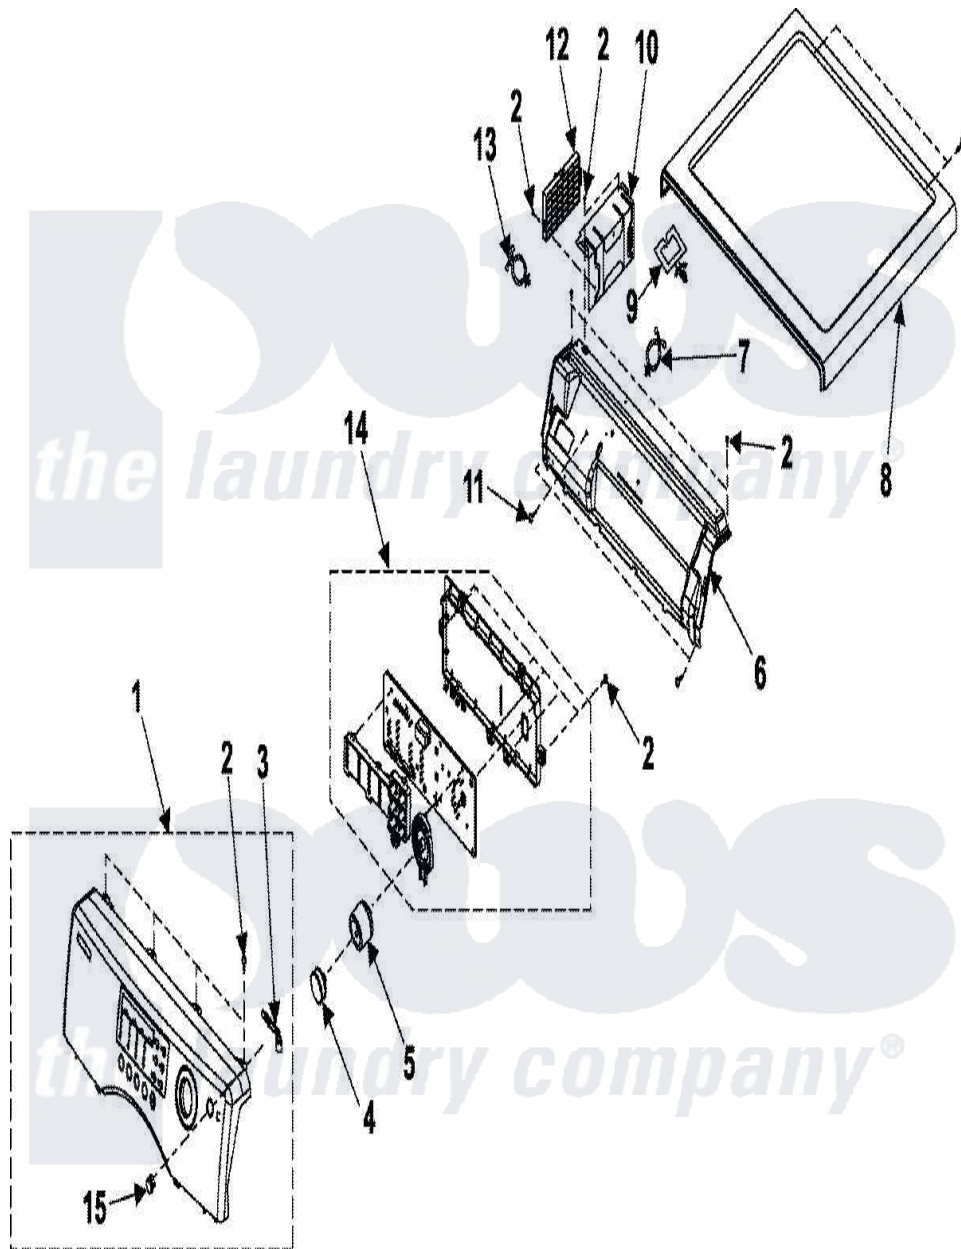

Samsung DV306LEW 03 - CONTROL PANEL

Samsung [Residential Samsung DV306LEW Dryer Parts](#) Parts Diagram 03 - CONTROL PANEL
 Click on the part number to view part

Item	Original Part Number	Replaced By	Status	Part Description
1	DC97-10866B		Not Available	ASSY-S.PANEL CONTROL
2	6002-000231		Not Available	Screw-Tapping (5)
3	DC66-00413A	34001419		Lever, Power
4	DC64-01108A			Button-Encoder
5	DC97-10511A			Assembly-Knob Encoder
6	Y00000000		Not Available	SEE NOTE FRAME-PLATE CURRENTLY UNAVAILABLE
7	DC61-40081A	M0585401		Tie, Wire
8	DC63-00523A	35001163		Cover-Top Lu
9	DC61-60074A	35001171		Clamber-Wire Saddle
10	DC61-01229A	35001168		Bracket, Control Board
11	6006-001170			Screw-Tapping
12	MFS-FTDT-00		Not Available	ASSY PCB PARTS(M)
13	6502-000127		Not Available	CABLE CLAMP
14	YMFSF13DLS0			Assembly Pcb Parts
15	DC64-01105A		Not Available	BUTTON-PUSH(P)