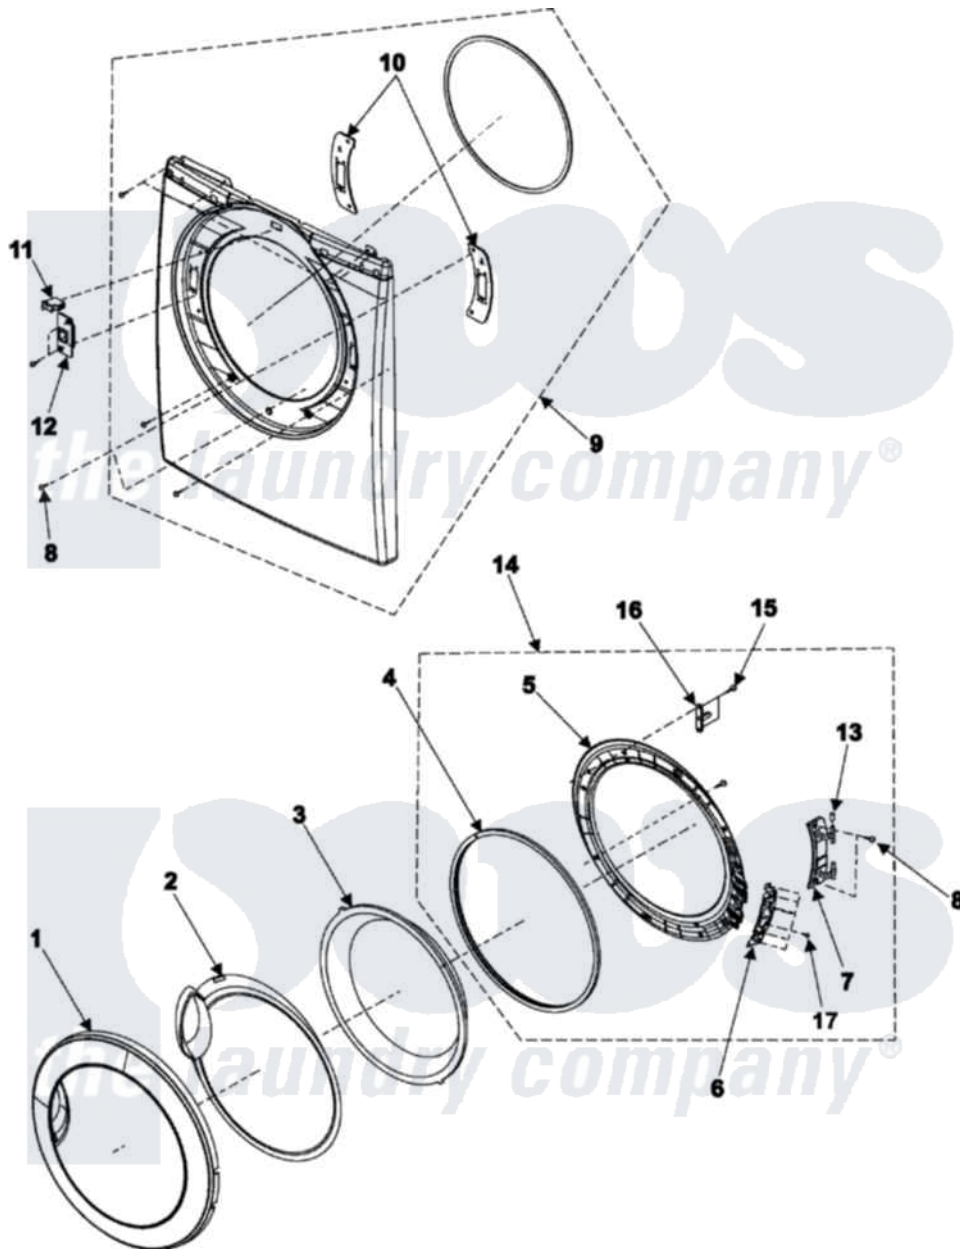

Samsung DV306LEW 04 - DOOR

Samsung Residential Samsung DV306LEW Dryer Parts Parts Diagram 04 - DOOR

[Click on the part number to view part](#)

| Item | Original Part Number | Replaced By | Status | Part Description |
|------|-----------------------------|--------------------------|---------------|--|
| 1 | DC63-00674A | | Not Available | COVER-DOOR |
| 2 | DC64-01120A | 35001271 | | Door Safet |
| 3 | DC64-00993A | 35001182 | | Door-Glass |
| 4 | DC62-00198B | 35001250 | | Seal-Door |
| 5 | DC61-01523A | 35001272 | | Holder Gla |
| 6 | Y00000000 | | Not Available | SEE NOTE SUPPORT-HINGE CURRENTLY UNAVAILABLE |
| 7 | DC61-01532A | | Not Available | HINGE-DOOR |
| 8 | 6001-001773 | 35001126 | | Screw-Machine |
| 9 | DC97-10353A | | | Assembly-Frame Front |
| 10 | DC61-01222A | 35001129 | | Bracket-Hinge |
| 11 | DC64-00828A | 35001125 | | Door-Switch |
| 12 | DC61-01239B | | Not Available | HOLDER-LEVER |
| 13 | DC61-00891A | 34001192 | | Bushing, Hinge Guide |
| 14 | DC97-10342A | | | Assembly-Cover Door |
| 15 | 6002-000444 | | Not Available | SCREW-TAPPING, TH, +, 2S, M4, L14 |