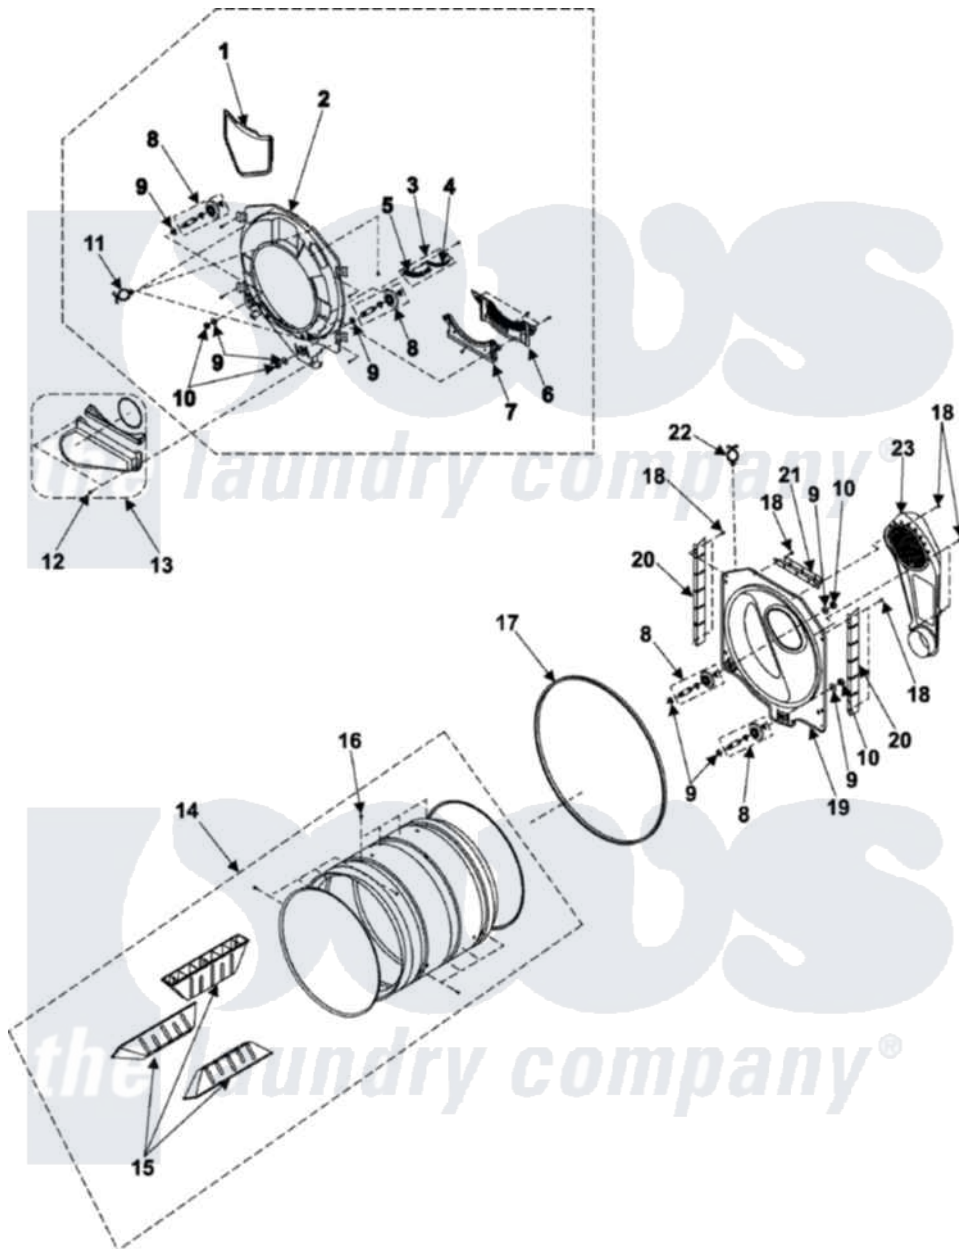

# Samsung DV306LEW 05 - DRUM

Samsung Residential Samsung DV306LEW Dryer Parts Parts Diagram 05 - DRUM  
 Click on the part number to view part

Item	Original Part Number	Replaced By	Status	Part Description
1	DC61-01521A	<a href="#">DC61-02613A</a>		Case Filter
2	DC97-10362B		Not Available	ASSY-S.DRUM FRONT
3	DC97-08889A	<a href="#">35001150</a>		Assembly-Guide Sensor
4	DC61-01231A	<a href="#">35001241</a>		Plate-Sensor
5	DC61-01235A		Not Available	GUIDE-SENSOR
6	DC63-00675A		Not Available	COVER-FILTER(B)
7	DC63-00538A	<a href="#">35001144</a>		Cover-Filter
8	DC97-07523A	<a href="#">W10177428</a>		Assembly, Roller-Support
9	DC60-60060A	<a href="#">35001133</a>		Washer, Support
10	DC60-50145A	<a href="#">23001661</a>		Nut M10
11	<a href="#">6046-000310</a>			Stand Off
12	6002-000231		Not Available	Screw-Tapping (5)
13	DC97-07526A	<a href="#">35001140</a>		Assembly, Lint Duct
14	DC97-10355A		Not Available	ASSY-DRUM WRAPPER
15	DC66-00436A		Not Available	DRUM-LIFTER
16	6002-001204		Not Available	SCREW-TAPPING

17	6602-001314	<a href="#">W10205415</a>		Belt
18	6002-000239		Not Available	Screw-Tapping (10)
19	DC66-00398B		Not Available	DRUM-BACK;WINGS-DRYER
20	DC61-01238A	<a href="#">35001145</a>		Bracket, Upper Rear Bulkhead
21	DC61-01237A	<a href="#">35001146</a>		Channel Bracket, Rear Bulkhead
22	DC61-40081A	<a href="#">M0585401</a>		Tie, Wire
23	DC97-07521A		Not Available	ASSY-DUCT AIR