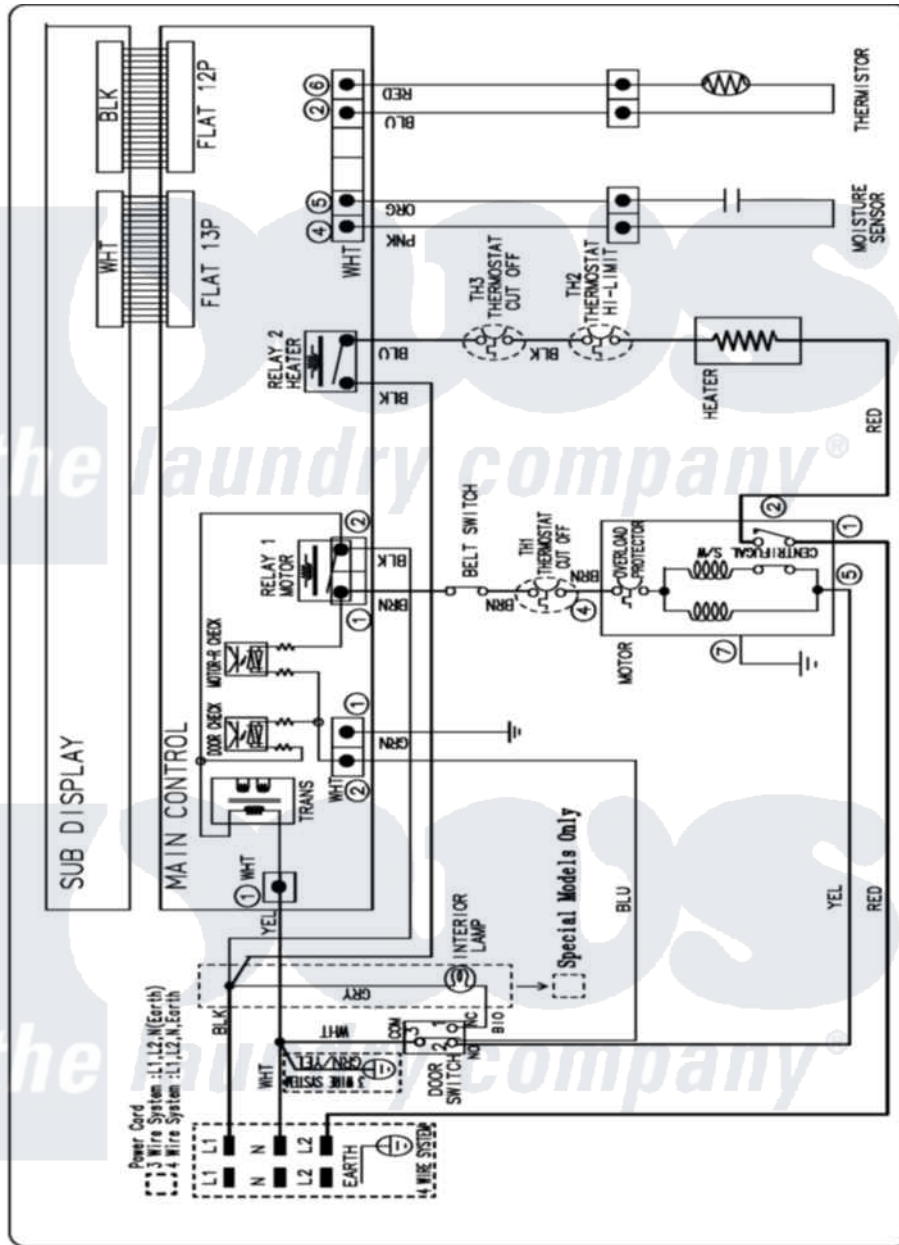

ELECTRIC DRYER WIRING DIAGRAM

Samsung Residential Samsung DV306LEW Dryer Parts Parts Diagram 07 - WIRING INFORMATION
 Click on the part number to view part

Item	Original Part Number	Replaced By	Status	Part Description
NI	15003915		Not Available	WIRING INFORMATION