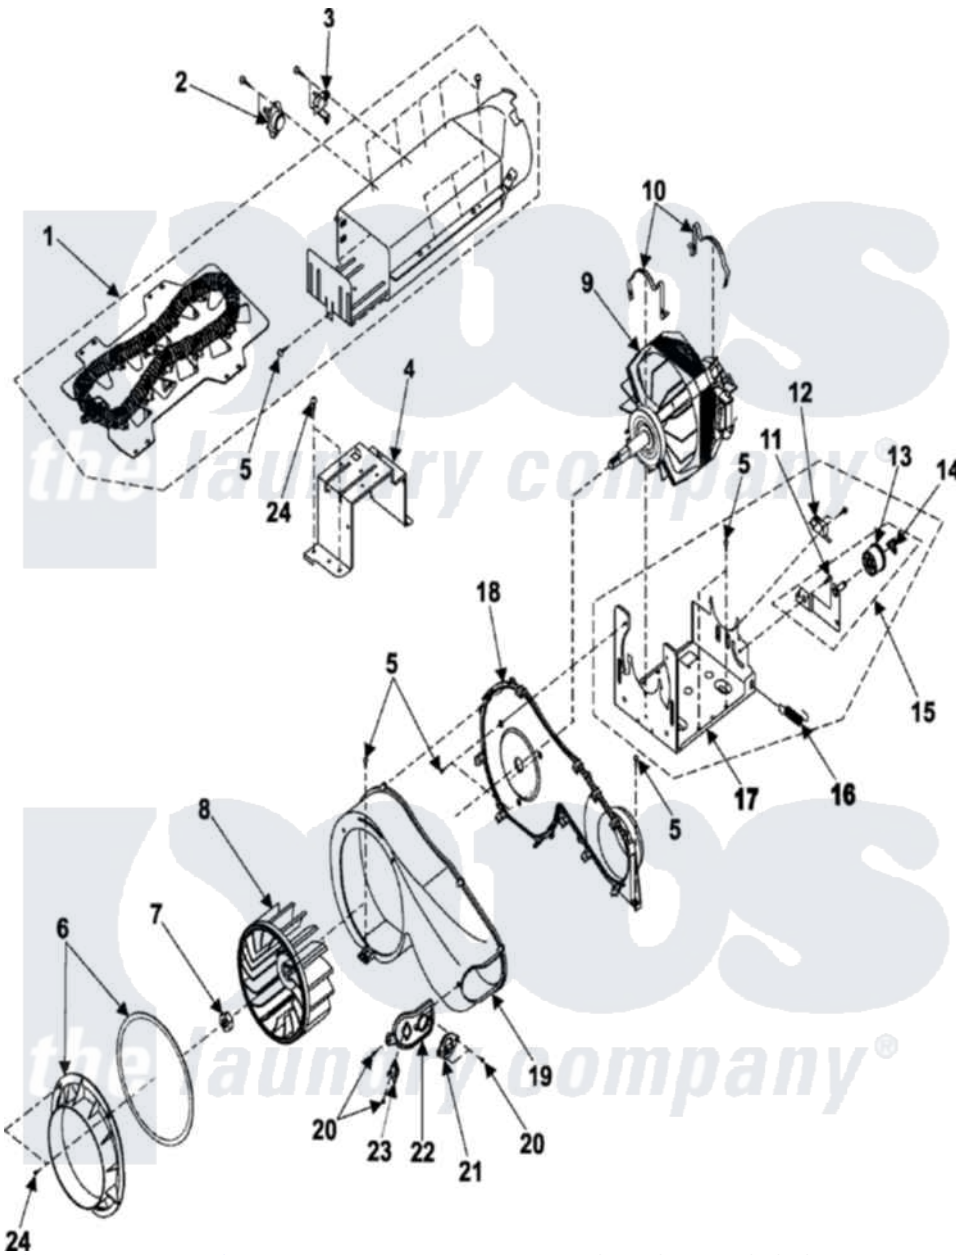

Samsung DV306LEW/XAA 01 - BLOWER/HEATER/MOTOR

Samsung [Residential Samsung DV306LEW/XAA Dryer Parts](#) Parts Diagram 01 - BLOWER/HEATER/MOTOR
 Click on the part number to view part

Item	Original Part Number	Replaced By	Status	Part Description
1	DC97-08891A	35001119		Assembly, Heater Box
2	DC47-00018A	35001092		Thermostat
3	DC96-00887A	35001193		Assembly-Bracket Thermostat
4	DC61-01224A	35001104		Bracket, Heater-Box
5	6002-000231		Not Available	Screw-Tapping (5)
6	DC97-07895A	35001090		Assembly-Duct Connector
7	6021-001201	35001079		Nut-Inch
8	DC67-00180A	35001220		Wheel- Blower
9	DC31-00055A	35001080		Assembly, Motor 60 Hz
10	DC61-01214A	35001081		Clamp, Motor
11	6009-001342		Not Available	SCREW-SPECIAL;TH,+,M5,L11,ZPC
12	3405-001077	35001082		Switch, Broken Belt
13	DC66-00401A		Not Available	SHAFT-IDLER
"	DC97-07509B	35001086		Pulley Assembly
"	DC66-00402A		Not Available	ROLLER-IDLER
14	DC61-01228A	35001084		Holder-Shaft

15	DC96-00882B	12002777	Bracket-ID
16	DC61-01215A	12002777	Bracket-ID
17	DC61-01213A	35001106	Bracket-Motor
18	DC61-01241A	35001088	Blower-Housing Rear
19	DC63-00536A	Not Available	COVER-DUCT FAN
20	6002-000470	Not Available	Screw-Tapping (4)
21	DC32-00007A	35001191	Thermistor
22	DC61-01240A	35001105	Bracket-Thermistor
23	DC47-00016A	35001087	Thermostat