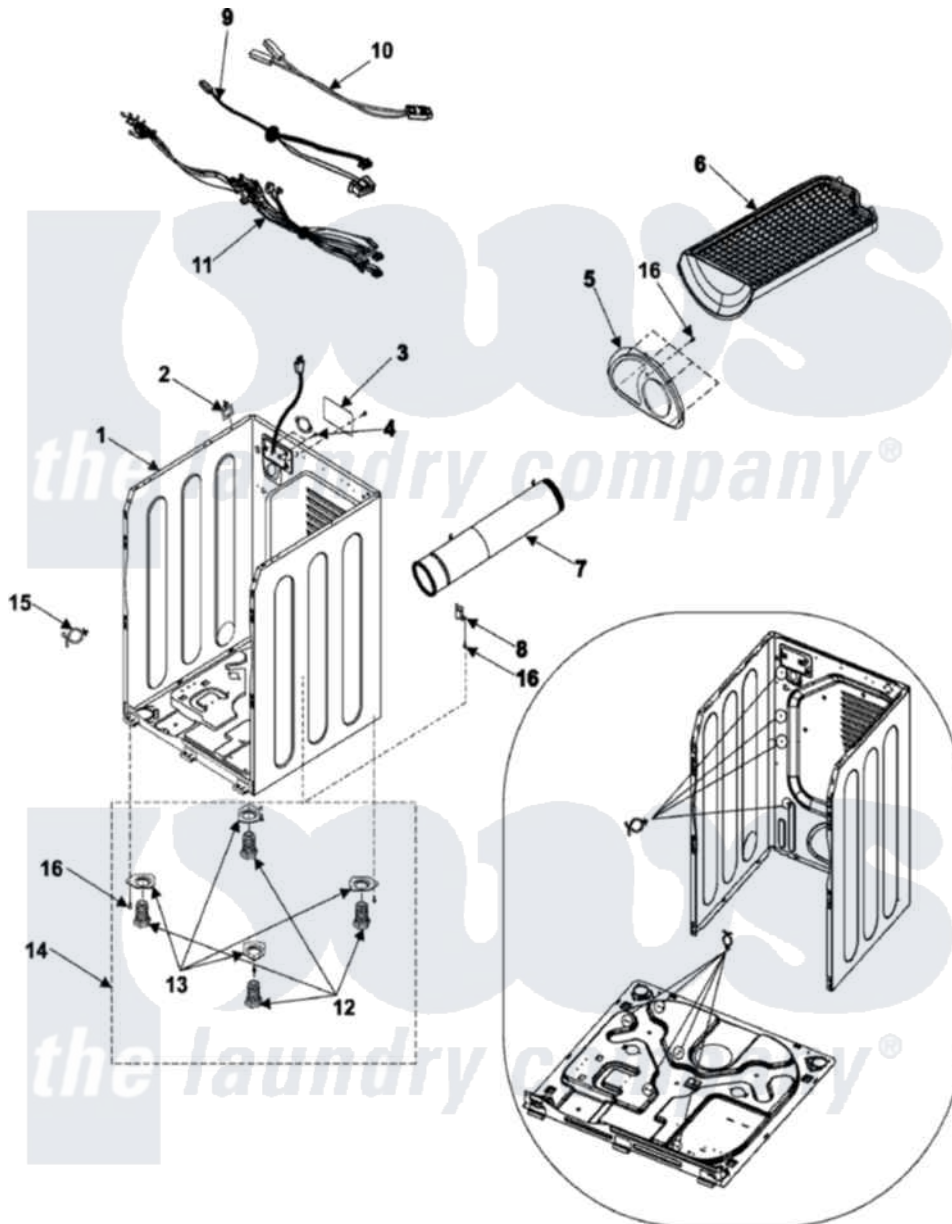

Samsung DV306LEW/XAA 02 - CABINET

Placement of Wire Ties

Samsung [Residential Samsung DV306LEW/XAA Dryer Parts](#) Parts Diagram 02 - CABINET
 Click on the part number to view part

Item	Original Part Number	Replaced By	Status	Part Description
1	DC97-07516A	35001169		Assembly-Frame White
2	DC61-60074A	35001171		Clamper-Wire Saddle
3	DC97-08855A	35001157		Cover, Terminal Block
4	6002-000231		Not Available	Screw-Tapping (5)
5	DC63-00534B	35001201		Cover-Back
6	DC61-01522A		Not Available	DIE-RACK DRY
7	DC97-07519A	12002640		Duct, Exhaust Assembly
8	DC61-01233A	35001155		Guide-Exhaust
9	DC96-00763A	35001151		Assembly-Flat Wire Harness
10	DC96-00766A	35001164		Assembly, Wire Harness
11	DC96-00764D	35001262		Assembly, Wire Electric 6700
12	DC61-01212A	35001158		Foot, Dryer
13	DC61-01226A	35001156		Bracket, Dryer Foot
14	DC97-07514A		Not Available	ASSY-LEG
15	DC61-40081A	M0585401		Tie, Wire
16	6002-000239		Not Available	Screw-Tapping (10)