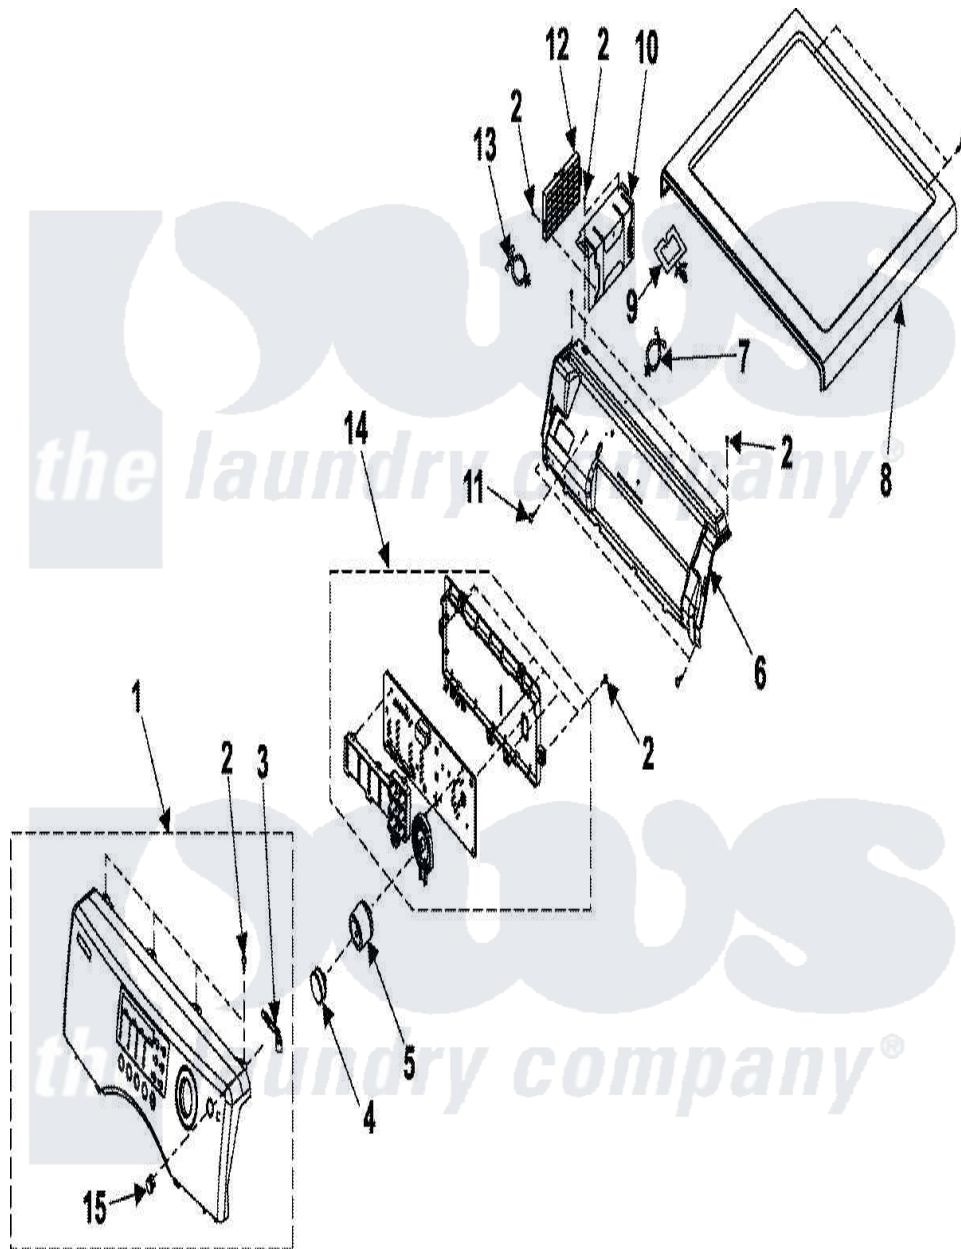

Samsung DV306LEW/XAA 03 - CONTROL PANEL

Samsung [Residential Samsung DV306LEW/XAA Dryer Parts](#) Parts Diagram 03 - CONTROL PANEL
 Click on the part number to view part

Item	Original Part Number	Replaced By	Status	Part Description
1	DC97-10866B		Not Available	ASSY-S.PANEL CONTROL
2	6002-000231		Not Available	Screw-Tapping (5)
3	DC66-00413A	34001419		Lever, Power
4	DC64-01108A			Button-Encoder
5	DC97-10511A			Assembly-Knob Encoder
6	Y00000000		Not Available	SEE NOTE FRAME-PLATE CURRENTLY UNAVAILABLE
7	DC61-40081A	M0585401		Tie, Wire
8	DC63-00523A	35001163		Cover-Top Lu
9	DC61-60074A	35001171		Clamber-Wire Saddle
10	DC61-01229A	35001168		Bracket, Control Board
11	6006-001170			Screw-Tapping
12	MFS-FTDT-00		Not Available	ASSY PCB PARTS(M)
13	6502-000127		Not Available	CABLE CLAMP
14	YMFSF13DLS0			Assembly Pcb Parts
15	DC64-01105A		Not Available	BUTTON-PUSH(P)