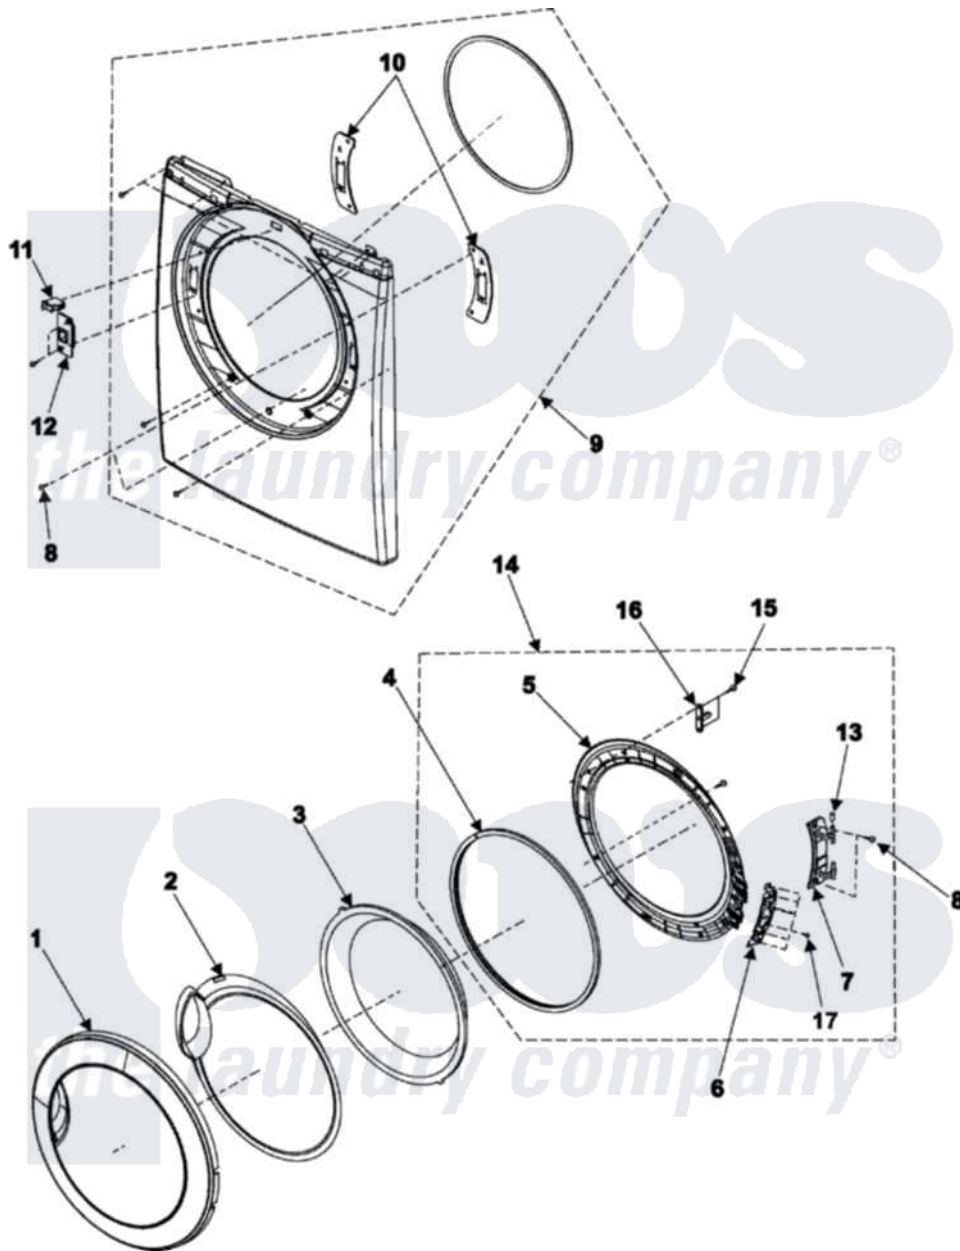

Samsung DV306LEW/XAA 04 - DOOR

Samsung [Residential Samsung DV306LEW/XAA Dryer Parts](#) Parts Diagram 04 - DOOR
 Click on the part number to view part

Item	Original Part Number	Replaced By	Status	Part Description
1	DC63-00674A		Not Available	COVER-DOOR
2	DC64-01120A	35001271		Door Safet
3	DC64-00993A	35001182		Door-Glass
4	DC62-00198B	35001250		Seal-Door
5	DC61-01523A	35001272		Holder Gla
6	Y00000000		Not Available	SEE NOTE SUPPORT-HINGE CURRENTLY UNAVAILABLE
7	DC61-01532A		Not Available	HINGE-DOOR
8	6001-001773	35001126		Screw-Machine
9	DC97-10353A			Assembly-Frame Front
10	DC61-01222A	35001129		Bracket-Hinge
11	DC64-00828A	35001125		Door-Switch
12	DC61-01239B		Not Available	HOLDER-LEVER
13	DC61-00891A	34001192		Bushing, Hinge Guide
14	DC97-10342A			Assembly-Cover Door
15	6002-000444		Not Available	SCREW-TAPPING, TH, +, 2S, M4, L14