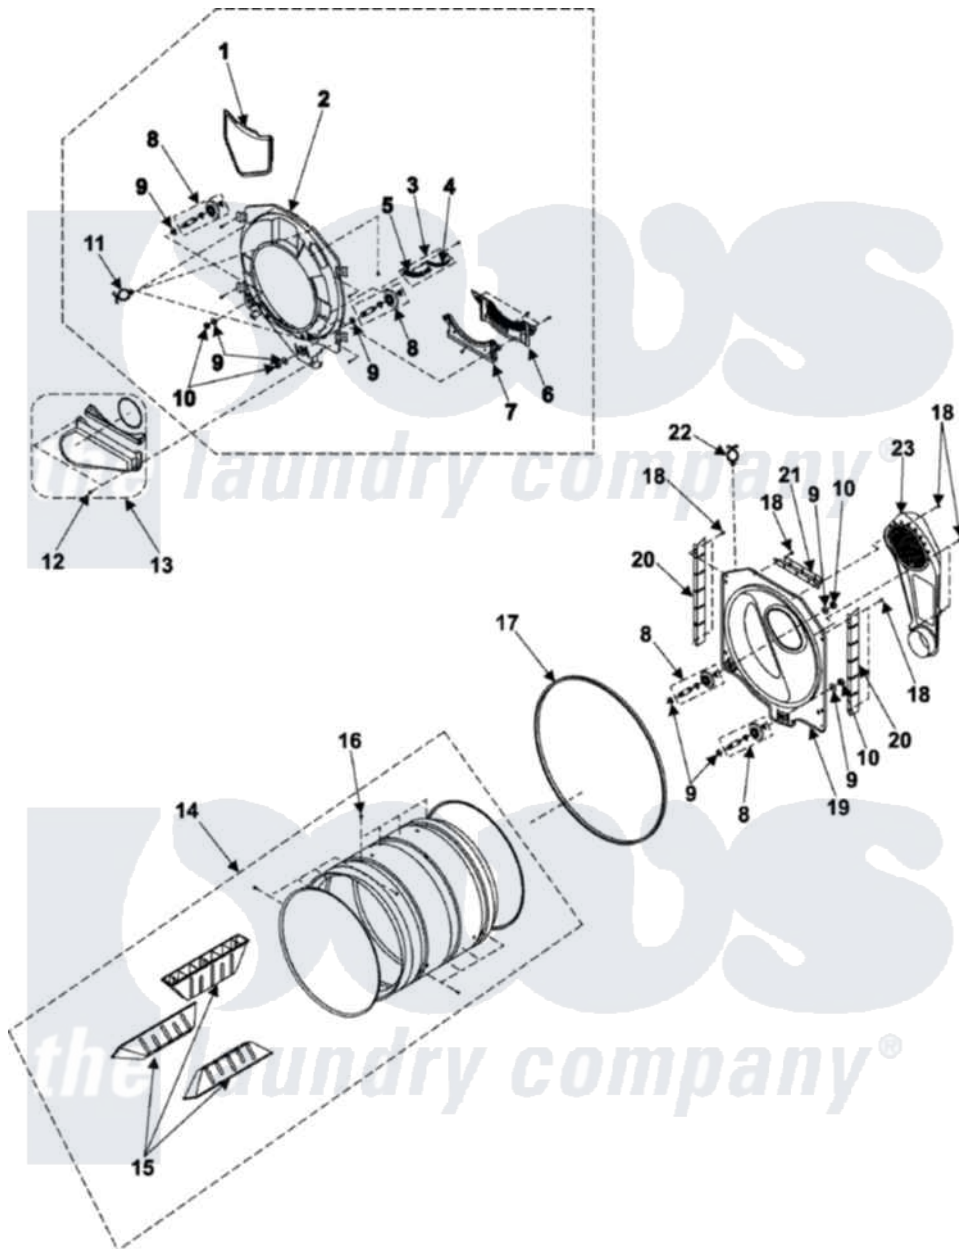

# Samsung DV306LEW/XAA 05 - DRUM

Samsung [Residential Samsung DV306LEW/XAA Dryer Parts](#) Parts Diagram 05 - DRUM  
 Click on the part number to view part

| Item | Original Part Number        | Replaced By                 | Status        | Part Description         |
|------|-----------------------------|-----------------------------|---------------|--------------------------|
| 1    | DC61-01521A                 | <a href="#">DC61-02613A</a> |               | Case Filter              |
| 2    | DC97-10362B                 |                             | Not Available | ASSY-S.DRUM FRONT        |
| 3    | DC97-08889A                 | <a href="#">35001150</a>    |               | Assembly-Guide Sensor    |
| 4    | DC61-01231A                 | <a href="#">35001241</a>    |               | Plate-Sensor             |
| 5    | DC61-01235A                 |                             | Not Available | GUIDE-SENSOR             |
| 6    | DC63-00675A                 |                             | Not Available | COVER-FILTER(B)          |
| 7    | DC63-00538A                 | <a href="#">35001144</a>    |               | Cover-Filter             |
| 8    | DC97-07523A                 | <a href="#">W10177428</a>   |               | Assembly, Roller-Support |
| 9    | DC60-60060A                 | <a href="#">35001133</a>    |               | Washer, Support          |
| 10   | DC60-50145A                 | <a href="#">23001661</a>    |               | Nut M10                  |
| 11   | <a href="#">6046-000310</a> |                             |               | Stand Off                |
| 12   | 6002-000231                 |                             | Not Available | Screw-Tapping (5)        |
| 13   | DC97-07526A                 | <a href="#">35001140</a>    |               | Assembly, Lint Duct      |
| 14   | DC97-10355A                 |                             | Not Available | ASSY-DRUM WRAPPER        |
| 15   | DC66-00436A                 |                             | Not Available | DRUM-LIFTER              |
| 16   | 6002-001204                 |                             | Not Available | SCREW-TAPPING            |