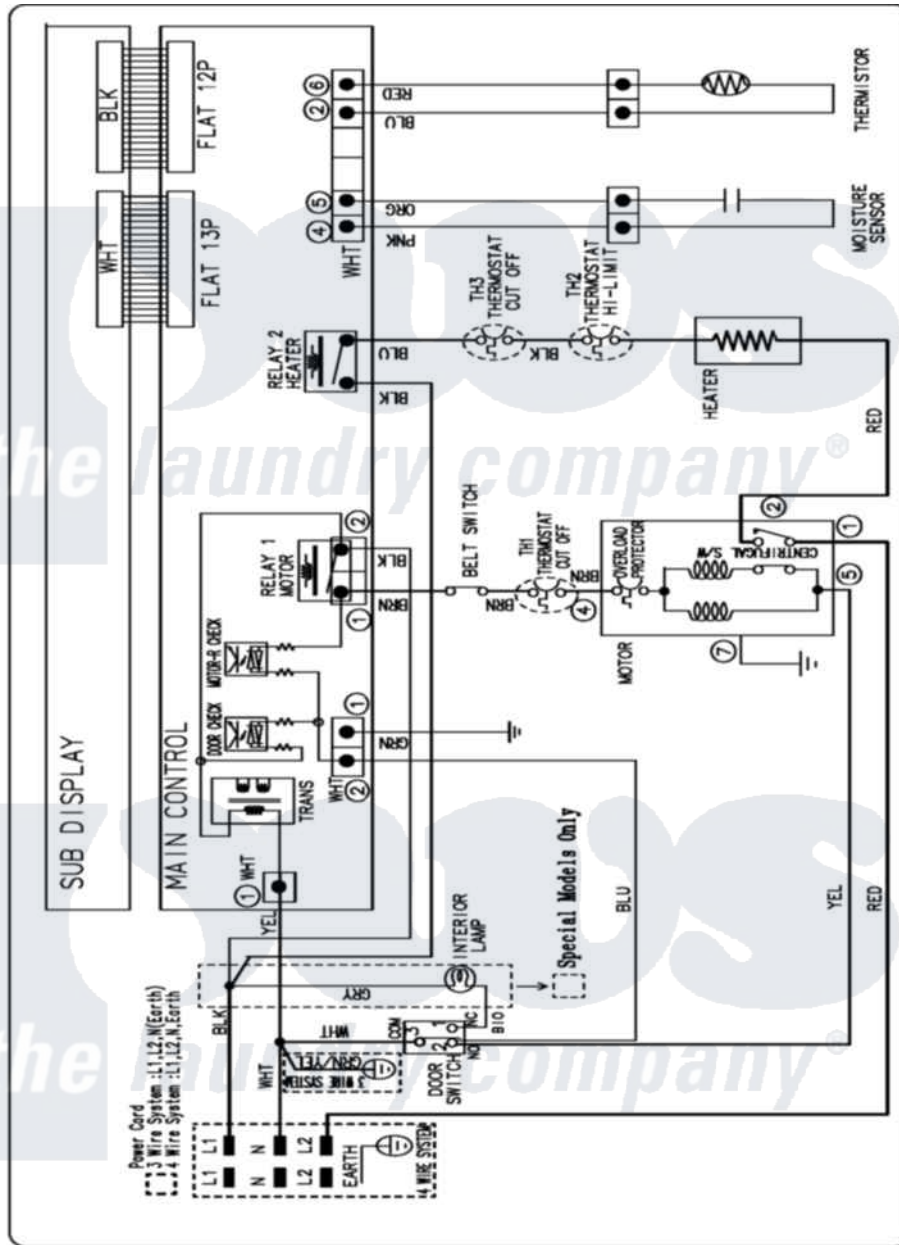

Samsung DV306LEW/XAA 07 - WIRING INFORMATION

ELECTRIC DRYER WIRING DIAGRAM

Samsung [Residential Samsung DV306LEW/XAA Dryer Parts](#) Parts Diagram 07 - WIRING INFORMATION
 Click on the part number to view part

Item	Original Part Number	Replaced By	Status	Part Description
NI	15003915		Not Available	WIRING INFORMATION