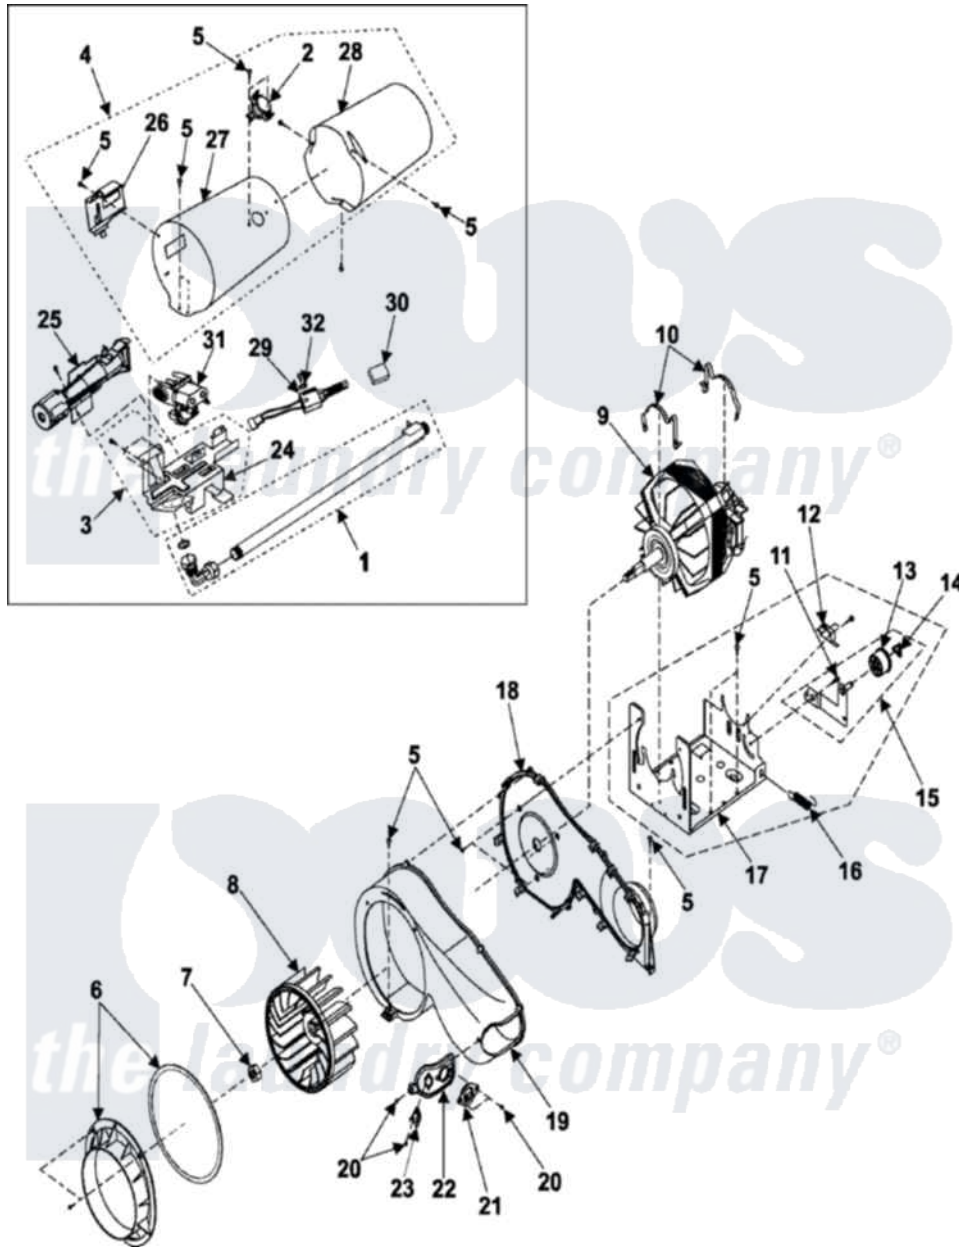

Samsung DV306LGW 01 - BLOWER/HEATER/MOTOR

Samsung Residential Samsung DV306LGW Dryer Parts Parts Diagram 01 - BLOWER/HEATER/MOTOR
 Click on the part number to view part

Item	Original Part Number	Replaced By	Status	Part Description
1	DC99-00507A	35001093		Pipe-Assembly
2	DC47-00017A	35001192		Thermostat
3	DC96-00806A		Not Available	ASSY-BRACKET BURNER
4	DC97-07602B	35001224		Bulkhead-Front
5	6002-000231		Not Available	Screw-Tapping (5)
6	DC97-07895A	35001090		Assembly-Duct Connector
7	6021-001201	35001079		Nut-Inch
8	DC67-00180A	35001220		Wheel- Blower
9	DC31-00055A	35001080		Assembly, Motor 60 Hz
10	DC61-01214A	35001081		Clamp, Motor
11	6009-001342		Not Available	SCREW-SPECIAL;TH,+,M5,L11,ZPC
12	3405-001077	35001082		Switch, Broken Belt
13	DC66-00402A		Not Available	ROLLER-IDLER
"	DC97-07509B	35001086		Pulley Assembly
"	DC66-00401A		Not Available	SHAFT-IDLER
14	DC61-01228A	35001084		Holder-Shaft

15	DC96-00882B	12002777	Bracket-ID
16	DC61-01215A	12002777	Bracket-ID
17	DC61-01213A	35001106	Bracket-Motor
18	DC61-01241A	35001088	Blower-Housing Rear
19	DC63-00536A	Not Available	COVER-DUCT FAN
20	6002-000470	Not Available	Screw-Tapping (4)
21	DC32-00007A	35001191	Thermistor
22	DC61-01240A	35001105	Bracket-Thermistor
23	DC47-00016A	35001087	Thermostat
24	DC61-01232A	35001103	Bracket-Burner
25	DC62-00200A	35001095	Tube-Burner
26	DC32-00008A	338906	Radiant, Sensor
27	DC67-00136B	35001225	Duct-Cone
28	DC67-00137B	35001249	Duct-Cone
29	DC47-00022A	33002789	Igniter Assembly
30	DC63-00623A	35001117	Absorber-Ignitor
31	DC62-00201A	35001190	Valve-Gas
32	Y00000000	Not Available	SEE NOTE NUT-CIRCULAR CURRENTLY UNAVAILABLE