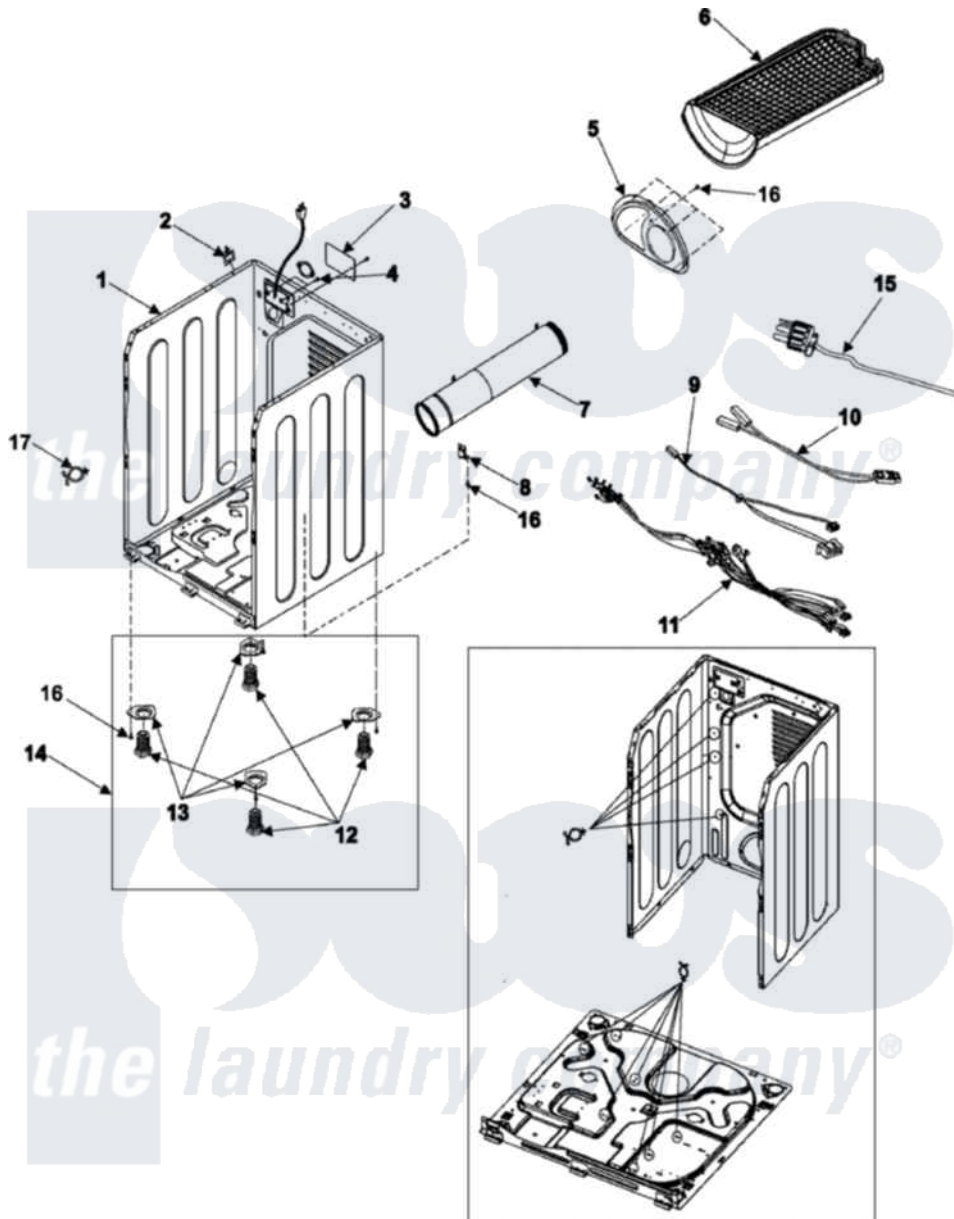

Samsung DV306LGW 02 - CABINET

Placement of Wire Ties

Samsung [Residential Samsung DV306LGW Dryer Parts](#) Parts Diagram 02 - CABINET

[Click on the part number to view part](#)

Item	Original Part Number	Replaced By	Status	Part Description
1	DC97-07516B	35001170		Assembly-Frame White
2	DC61-60074A	35001171		Clamper-Wire Saddle
3	DC97-08855A	35001157		Cover, Terminal Block
4	6002-000231		Not Available	Screw-Tapping (5)
5	DC63-00534B	35001201		Cover-Back
6	DC61-01522A		Not Available	DIE-RACK DRY
7	DC97-07519A	12002640		Duct, Exhaust Assembly
8	DC61-01233A	35001155		Guide-Exhaust
9	DC96-00763A	35001151		Assembly-Flat Wire Harness
10	DC96-00766A	35001164		Assembly, Wire Harness
11	DC96-00765D	35001264		Assembly, Wire Gas 6700
12	DC61-01212A	35001158		Foot, Dryer
13	DC61-01226A	35001156		Bracket, Dryer Foot
14	DC97-07514A		Not Available	ASSY-LEG
15	DC96-00038G		Not Available	ASSY-POWER CORD
16	6002-000239		Not Available	Screw-Tapping (10)