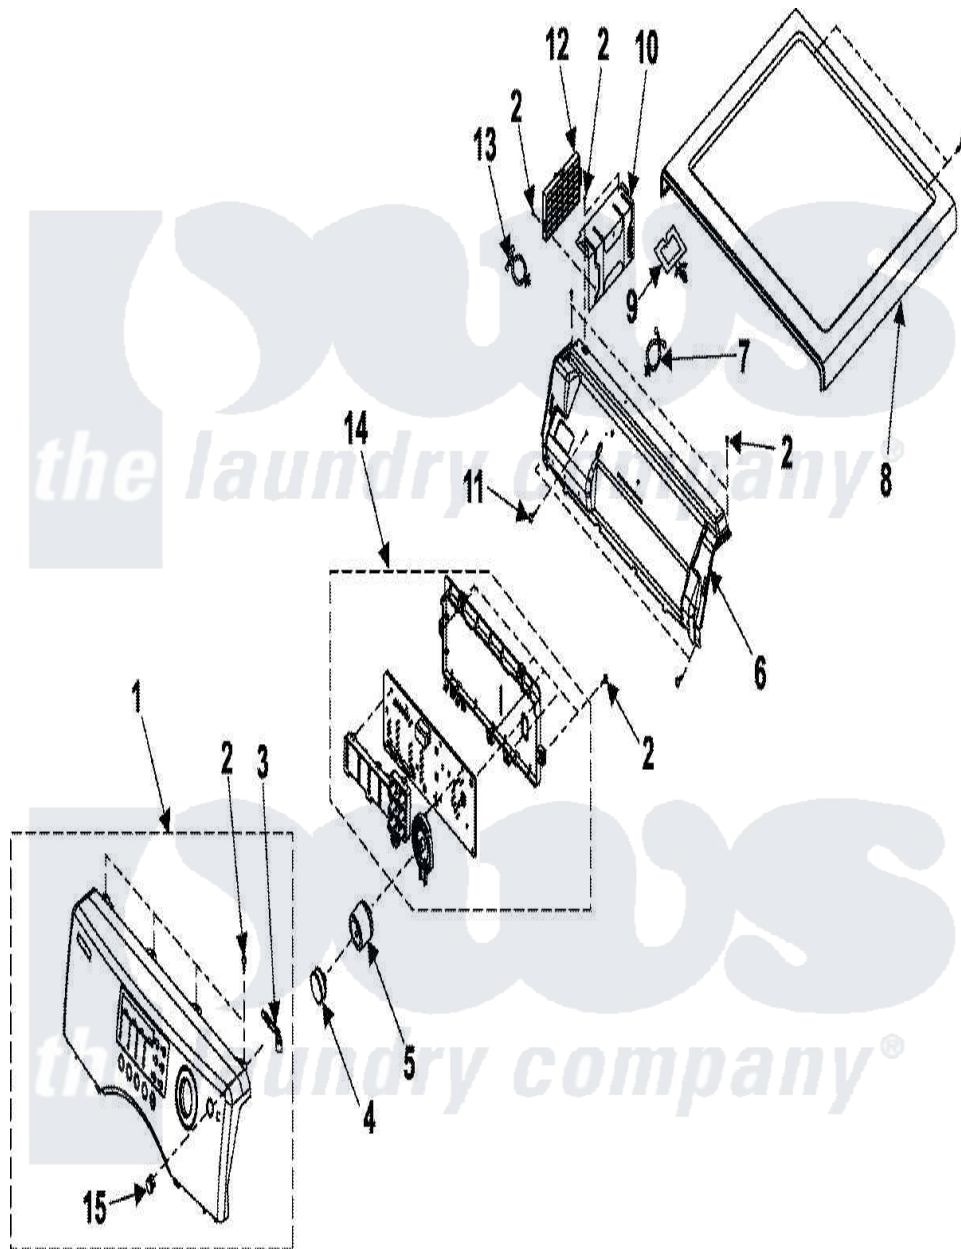

Samsung DV306LGW 03 - CONTROL PANEL

Samsung [Residential Samsung DV306LGW Dryer Parts](#) Parts Diagram 03 - CONTROL PANEL
 Click on the part number to view part

Item	Original Part Number	Replaced By	Status	Part Description
1	DC97-10866B		Not Available	ASSY-S.PANEL CONTROL
2	6002-000231		Not Available	Screw-Tapping (5)
3	DC66-00413A	34001419		Lever, Power
4	DC64-01108A			Button-Encoder
5	DC97-10511A			Assembly-Knob Encoder
6	Y00000000		Not Available	SEE NOTE FRAME-PLATE CURRENTLY UNAVAILABLE
7	DC61-40081A	M0585401		Tie, Wire
8	DC63-00523A	35001163		Cover-Top Lu
9	DC61-60074A	35001171		Clamper-Wire Saddle
10	DC61-01229A	35001168		Bracket, Control Board
11	6006-001170			Screw-Tapping
12	MFS-FTDT-00		Not Available	ASSY PCB PARTS(M)
13	6502-000127		Not Available	CABLE CLAMP
14	YMFSF13DLS0			Assembly Pcb Parts
15	DC64-01105A		Not Available	BUTTON-PUSH(P)