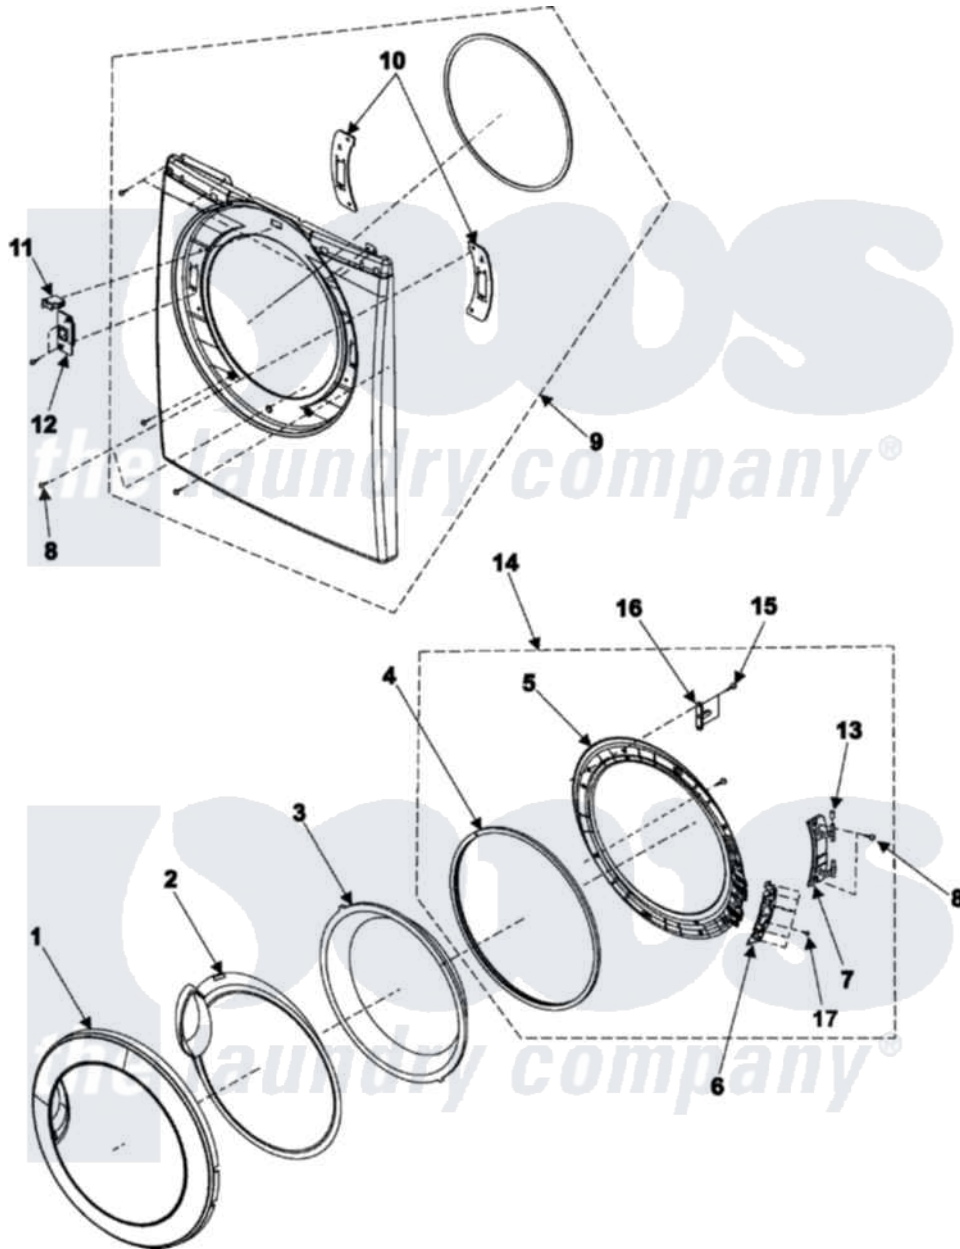

Samsung DV306LGW 04 - DOOR

Samsung [Residential Samsung DV306LGW Dryer Parts](#) Parts Diagram 04 - DOOR
 Click on the part number to view part

Item	Original Part Number	Replaced By	Status	Part Description
1	DC63-00674A		Not Available	COVER-DOOR
2	DC64-01120A	35001271		Door Safet
3	DC64-00993A	35001182		Door-Glass
4	DC62-00198B	35001250		Seal-Door
5	DC61-01523A	35001272		Holder Gla
6	Y00000000		Not Available	SEE NOTE SUPPORT-HINGE CURRENTLY UNAVAILABLE
7	DC61-01532A		Not Available	HINGE-DOOR
8	6001-001773	35001126		Screw-Machine
9	DC97-10342A			Assembly-Cover Door
10	DC61-01222A	35001129		Bracket-Hinge
11	DC64-00828A	35001125		Door-Switch
12	DC61-01239B		Not Available	HOLDER-LEVER
13	DC61-00891A	34001192		Bushing, Hinge Guide
14	DC97-10353A			Assembly-Frame Front
15	6002-000444		Not Available	SCREW-TAPPING, TH, +, 2S, M4, L14