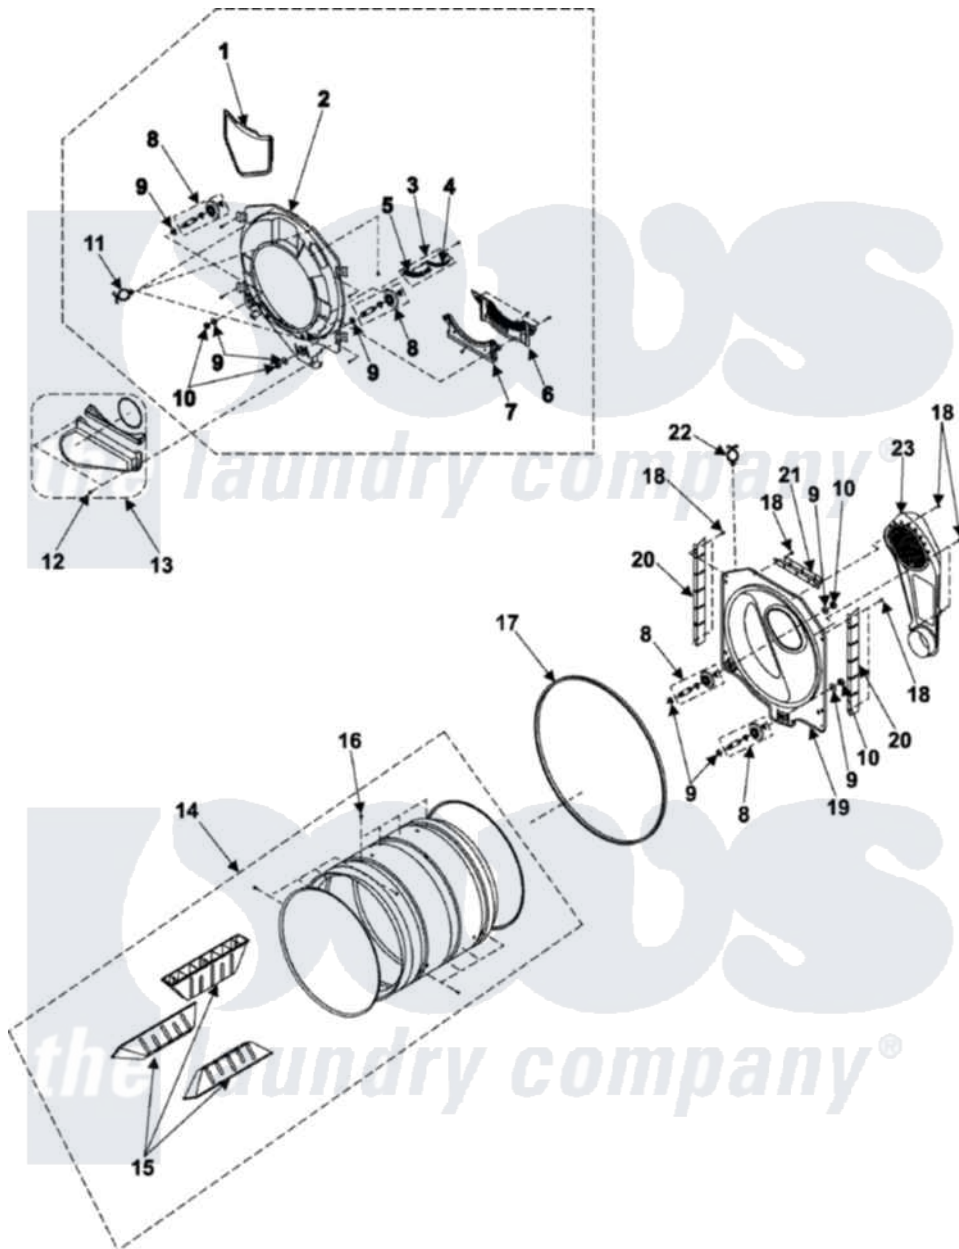

Samsung DV306LGW 05 - DRUM

Samsung Residential Samsung DV306LGW Dryer Parts Parts Diagram 05 - DRUM
 Click on the part number to view part

Item	Original Part Number	Replaced By	Status	Part Description
1	DC61-01521A	DC61-02613A		Case Filter
2	DC97-10362B		Not Available	ASSY-S.DRUM FRONT
3	DC97-08889A	35001150		Assembly-Guide Sensor
4	DC61-01231A	35001241		Plate-Sensor
5	DC61-01235A		Not Available	GUIDE-SENSOR
6	DC63-00675A		Not Available	COVER-FILTER(B)
7	DC63-00538A	35001144		Cover-Filter
8	DC97-07523A	W10177428		Assembly, Roller-Support
9	DC60-60060A	35001133		Washer, Support
10	DC60-50145A	23001661		Nut M10
11	6046-000310			Stand Off
12	6002-000231		Not Available	Screw-Tapping (5)
13	DC97-07526A	35001140		Assembly, Lint Duct
14	DC97-10355A		Not Available	ASSY-DRUM WRAPPER
15	DC66-00436A		Not Available	DRUM-LIFTER
16	6002-001204		Not Available	SCREW-TAPPING

17	6602-001314	W10205415	Belt	
18	6002-000239		Not Available	Screw-Tapping (10)
19	DC66-00398B		Not Available	DRUM-BACK;WINGS-DRYER
20	DC61-01238A	35001145		Bracket, Upper Rear Bulkhead
21	DC61-01237A	35001146		Channel Bracket, Rear Bulkhead
22	DC61-40081A	M0585401		Tie, Wire
23	DC97-07521C	35001240		Assembly, Air-Duct