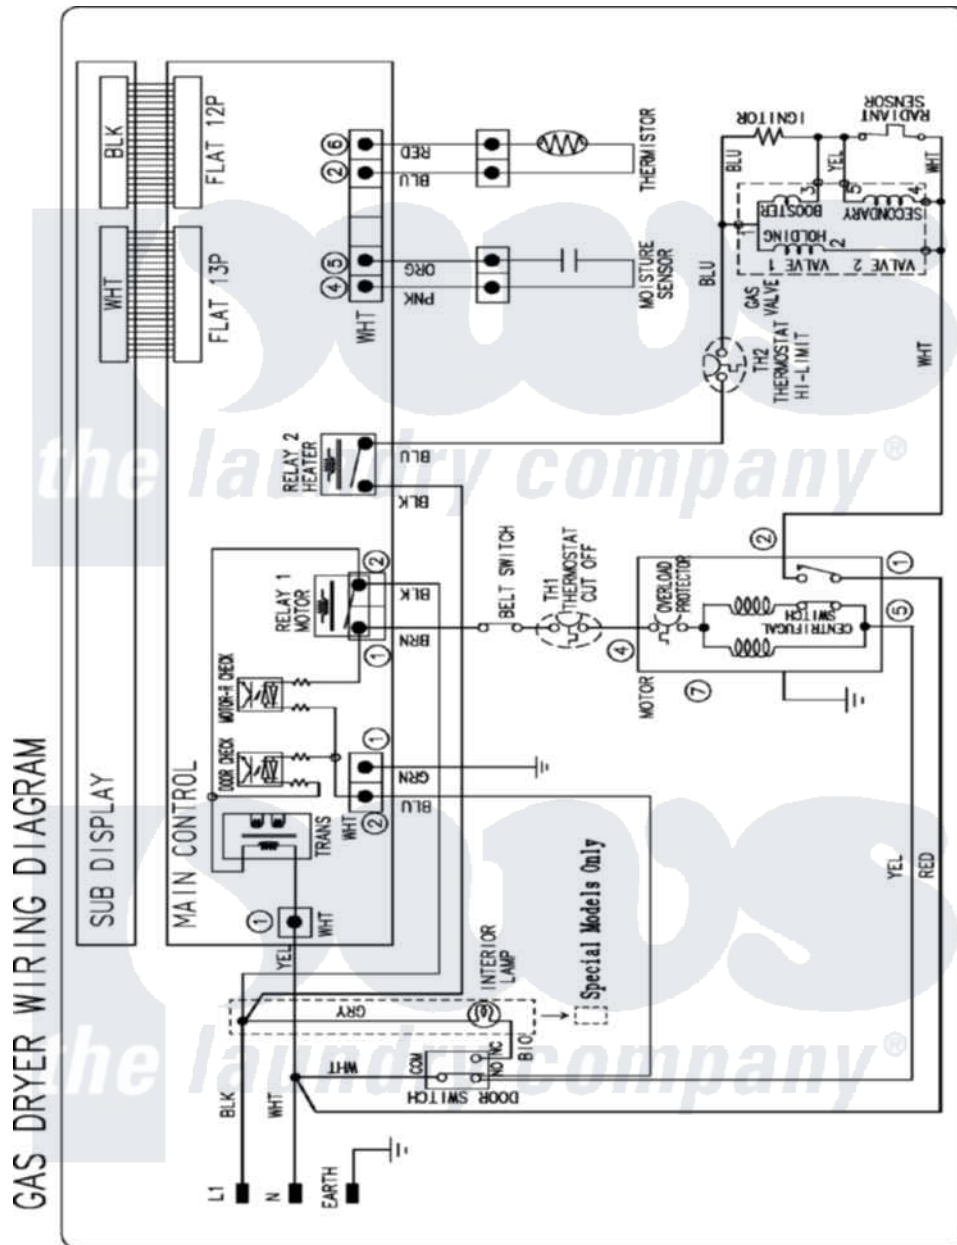

Samsung DV306LGW 07 - WIRING INFORMATION

Samsung Residential Samsung DV306LGW Dryer Parts Parts Diagram 07 - WIRING INFORMATION
 Click on the part number to view part

Item	Original Part Number	Replaced By	Status	Part Description
NI	15003916		Not Available	WIRING INFORMATION