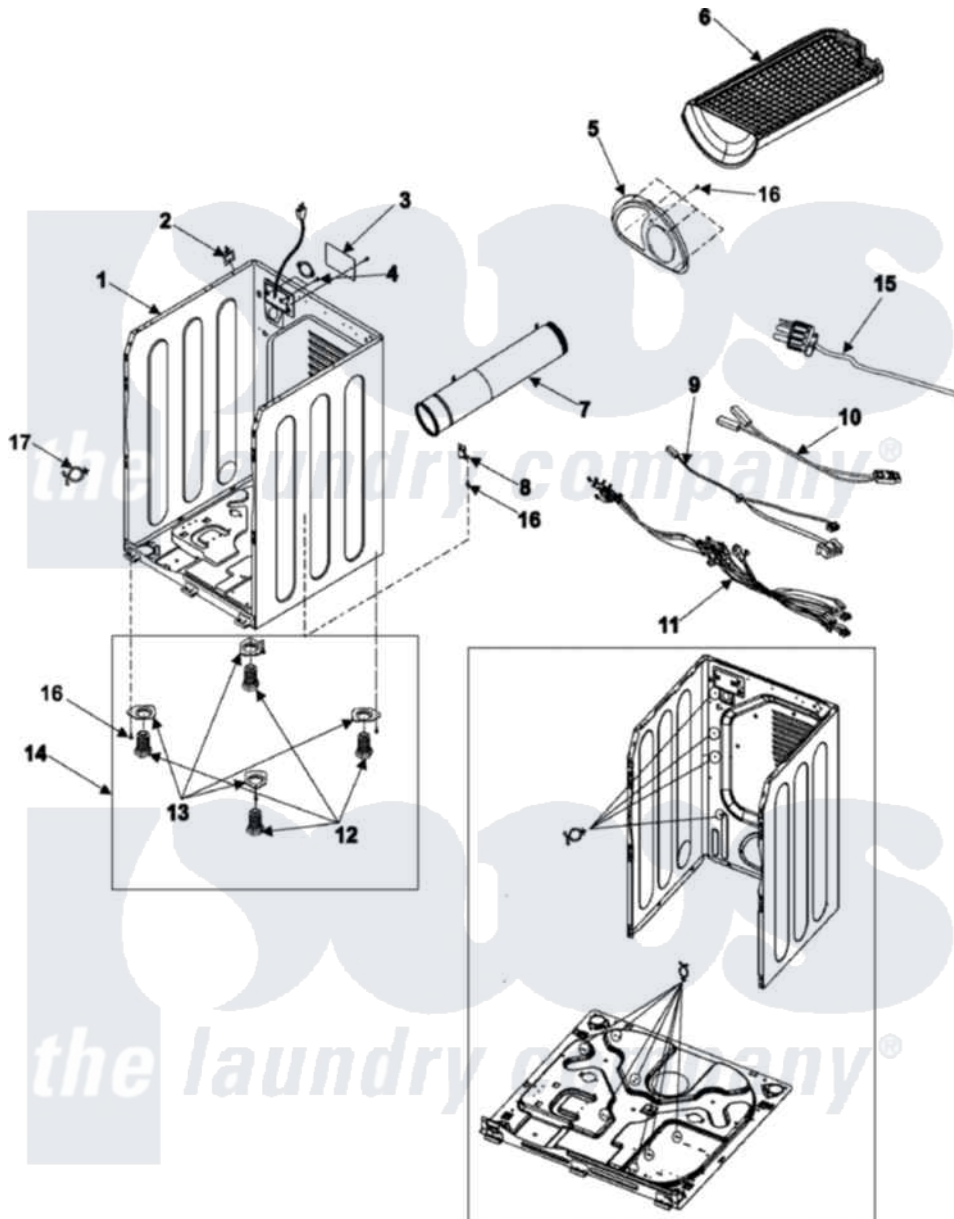

# Samsung DV306LGW/XAA 02 - CABINET

**Placement of Wire Ties**

Samsung [Residential Samsung DV306LGW/XAA Dryer Parts](#) Parts Diagram 02 - CABINET

[Click on the part number to view part](#)

Item	Original Part Number	Replaced By	Status	Part Description
1	DC97-07516B	<a href="#">35001170</a>		Assembly-Frame White
2	DC61-60074A	<a href="#">35001171</a>		Clamper-Wire Saddle
3	DC97-08855A	<a href="#">35001157</a>		Cover, Terminal Block
4	6002-000231		Not Available	Screw-Tapping (5)
5	DC63-00534B	<a href="#">35001201</a>		Cover-Back
6	DC61-01522A		Not Available	DIE-RACK DRY
7	DC97-07519A	<a href="#">12002640</a>		Duct, Exhaust Assembly
8	DC61-01233A	<a href="#">35001155</a>		Guide-Exhaust
9	DC96-00763A	<a href="#">35001151</a>		Assembly-Flat Wire Harness
10	DC96-00766A	<a href="#">35001164</a>		Assembly, Wire Harness
11	DC96-00765D	<a href="#">35001264</a>		Assembly, Wire Gas 6700
12	DC61-01212A	<a href="#">35001158</a>		Foot, Dryer
13	DC61-01226A	<a href="#">35001156</a>		Bracket, Dryer Foot
14	DC97-07514A		Not Available	ASSY-LEG
15	DC96-00038G		Not Available	ASSY-POWER CORD
16	6002-000239		Not Available	Screw-Tapping (10)