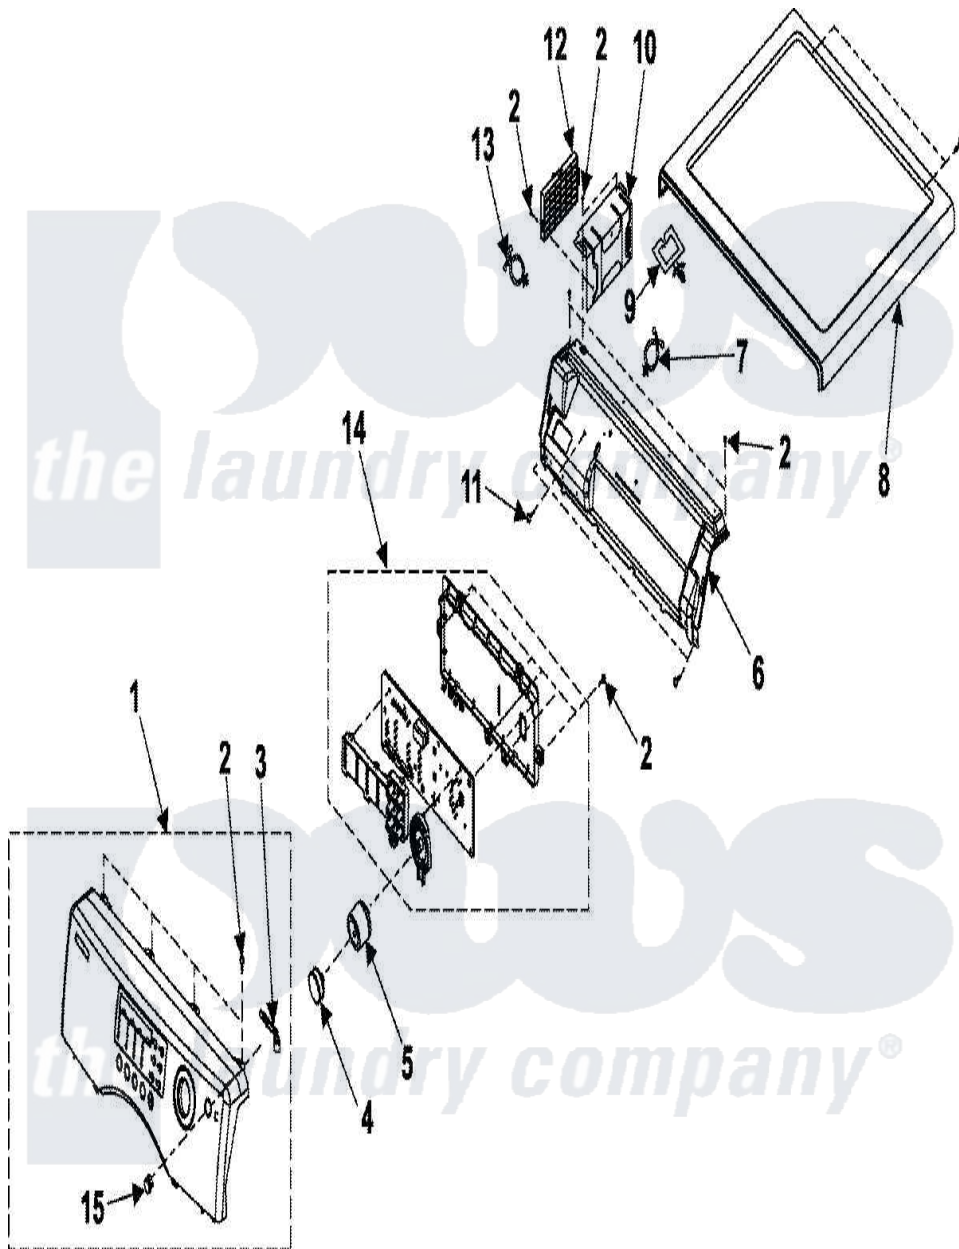

Samsung DV306LGW/XAA 03 - CONTROL PANEL

Samsung [Residential Samsung DV306LGW/XAA Dryer Parts](#) Parts Diagram 03 - CONTROL PANEL
 Click on the part number to view part

Item	Original Part Number	Replaced By	Status	Part Description
1	DC97-10866B		Not Available	ASSY-S.PANEL CONTROL
2	6002-000231		Not Available	Screw-Tapping (5)
3	DC66-00413A	34001419		Lever, Power
4	DC64-01108A			Button-Encoder
5	DC97-10511A			Assembly-Knob Encoder
6	Y00000000		Not Available	SEE NOTE FRAME-PLATE CURRENTLY UNAVAILABLE
7	DC61-40081A	M0585401		Tie, Wire
8	DC63-00523A	35001163		Cover-Top Lu
9	DC61-60074A	35001171		Clamper-Wire Saddle
10	DC61-01229A	35001168		Bracket, Control Board
11	6006-001170			Screw-Tapping
12	MFS-FTDT-00		Not Available	ASSY PCB PARTS(M)
13	6502-000127		Not Available	CABLE CLAMP
14	YMFSF13DLS0			Assembly Pcb Parts
15	DC64-01105A		Not Available	BUTTON-PUSH(P)