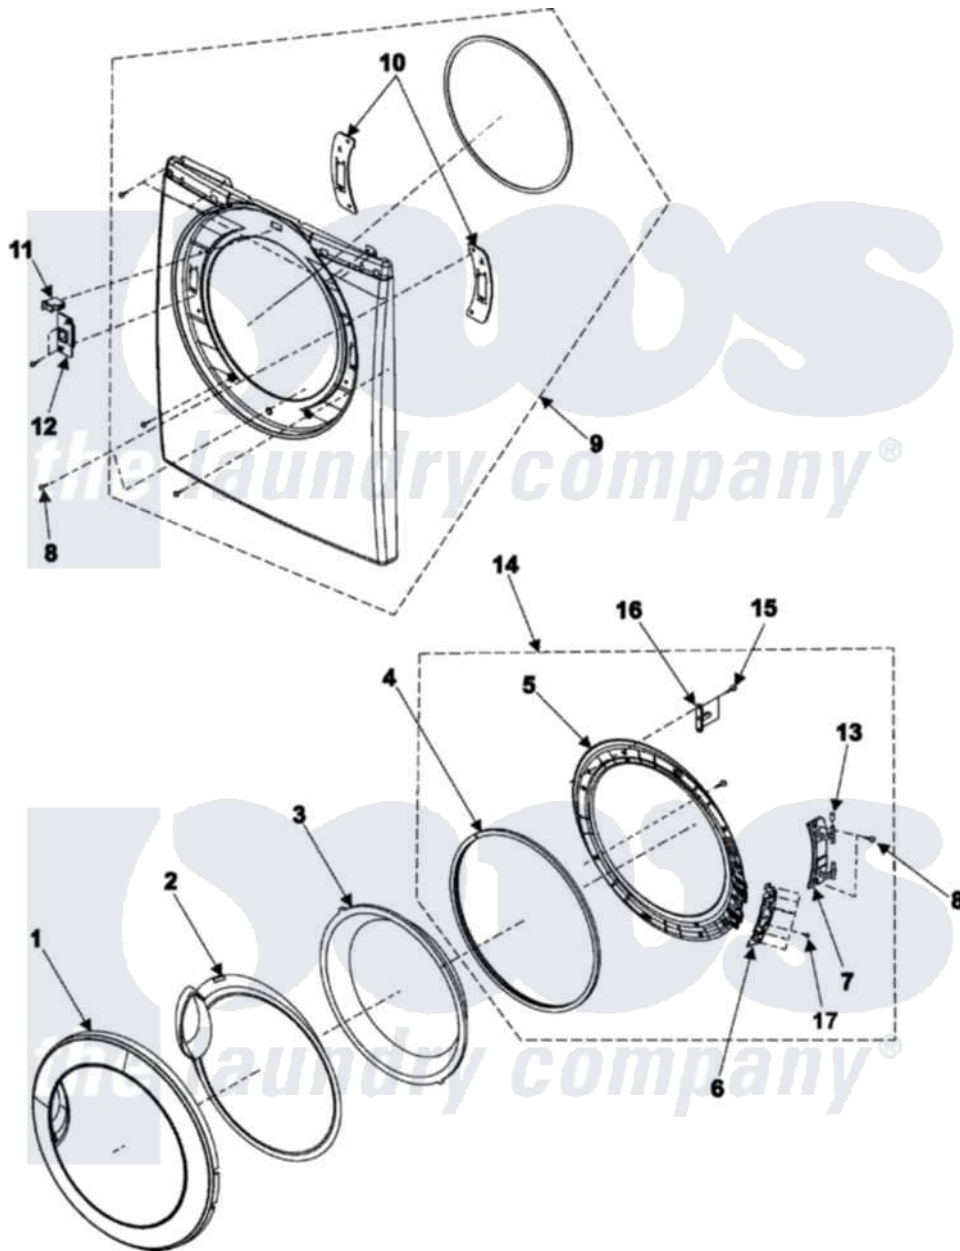

Samsung DV306LGW/XAA 04 - DOOR

Samsung [Residential Samsung DV306LGW/XAA Dryer Parts](#) Parts Diagram 04 - DOOR
 Click on the part number to view part

Item	Original Part Number	Replaced By	Status	Part Description
1	DC63-00674A		Not Available	COVER-DOOR
2	DC64-01120A	35001271		Door Safet
3	DC64-00993A	35001182		Door-Glass
4	DC62-00198B	35001250		Seal-Door
5	DC61-01523A	35001272		Holder Gla
6	Y00000000		Not Available	SEE NOTE SUPPORT-HINGE CURRENTLY UNAVAILABLE
7	DC61-01532A		Not Available	HINGE-DOOR
8	6001-001773	35001126		Screw-Machine
9	DC97-10342A			Assembly-Cover Door
10	DC61-01222A	35001129		Bracket-Hinge
11	DC64-00828A	35001125		Door-Switch
12	DC61-01239B		Not Available	HOLDER-LEVER
13	DC61-00891A	34001192		Bushing, Hinge Guide
14	DC97-10353A			Assembly-Frame Front
15	6002-000444		Not Available	SCREW-TAPPING, TH, +, 2S, M4, L14