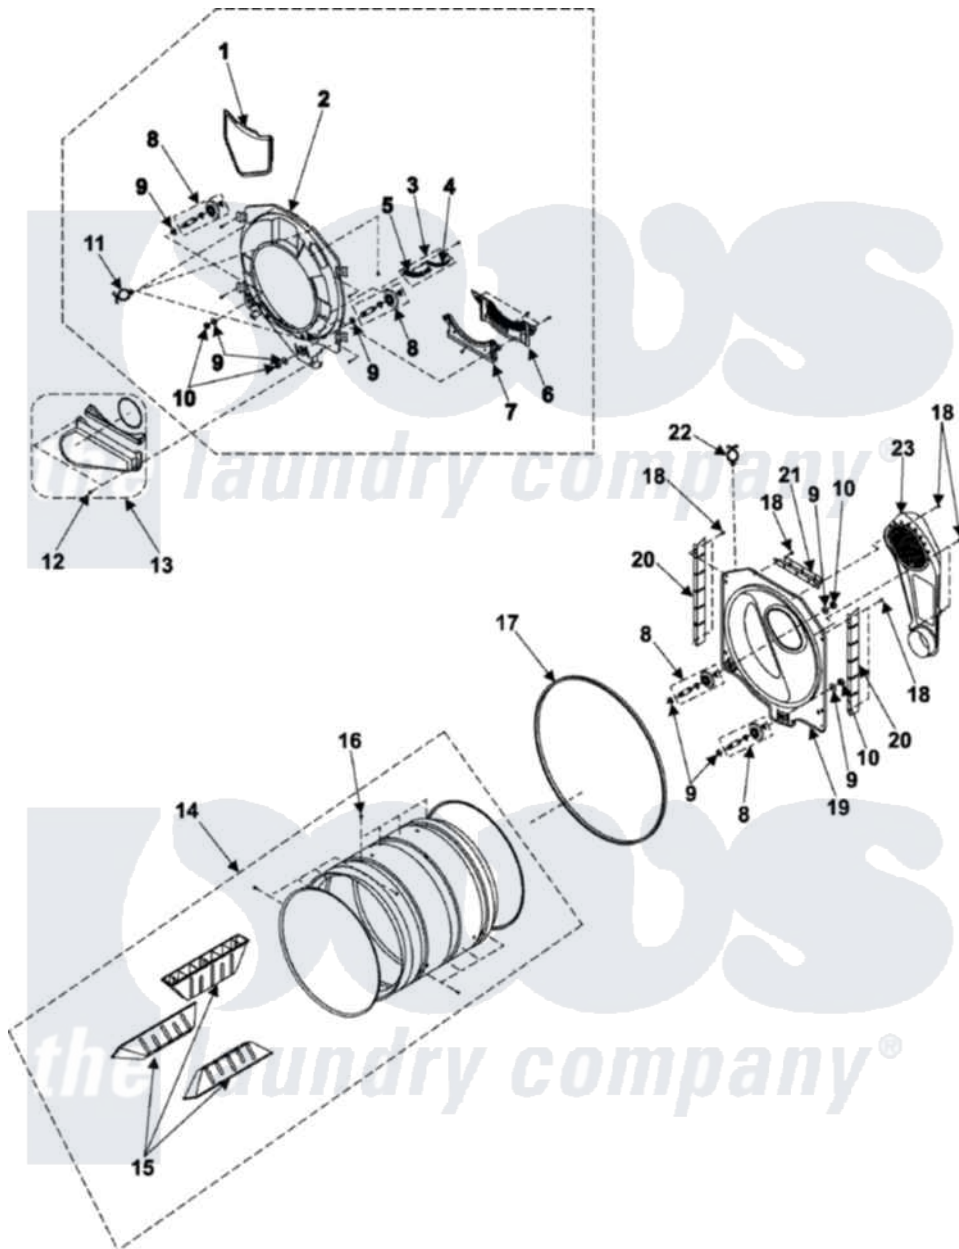

Samsung DV306LGW/XAA 05 - DRUM

Samsung [Residential Samsung DV306LGW/XAA Dryer Parts](#) Parts Diagram 05 - DRUM
 Click on the part number to view part

Item	Original Part Number	Replaced By	Status	Part Description
1	DC61-01521A	DC61-02613A		Case Filter
2	DC97-10362B		Not Available	ASSY-S.DRUM FRONT
3	DC97-08889A	35001150		Assembly-Guide Sensor
4	DC61-01231A	35001241		Plate-Sensor
5	DC61-01235A		Not Available	GUIDE-SENSOR
6	DC63-00675A		Not Available	COVER-FILTER(B)
7	DC63-00538A	35001144		Cover-Filter
8	DC97-07523A	W10177428		Assembly, Roller-Support
9	DC60-60060A	35001133		Washer, Support
10	DC60-50145A	23001661		Nut M10
11	6046-000310			Stand Off
12	6002-000231		Not Available	Screw-Tapping (5)
13	DC97-07526A	35001140		Assembly, Lint Duct
14	DC97-10355A		Not Available	ASSY-DRUM WRAPPER
15	DC66-00436A		Not Available	DRUM-LIFTER
16	6002-001204		Not Available	SCREW-TAPPING

17	6602-001314	W10205415	Belt	
18	6002-000239		Not Available	Screw-Tapping (10)
19	DC66-00398B		Not Available	DRUM-BACK;WINGS-DRYER
20	DC61-01238A	35001145		Bracket, Upper Rear Bulkhead
21	DC61-01237A	35001146		Channel Bracket, Rear Bulkhead
22	DC61-40081A	M0585401		Tie, Wire
23	DC97-07521C	35001240		Assembly, Air-Duct