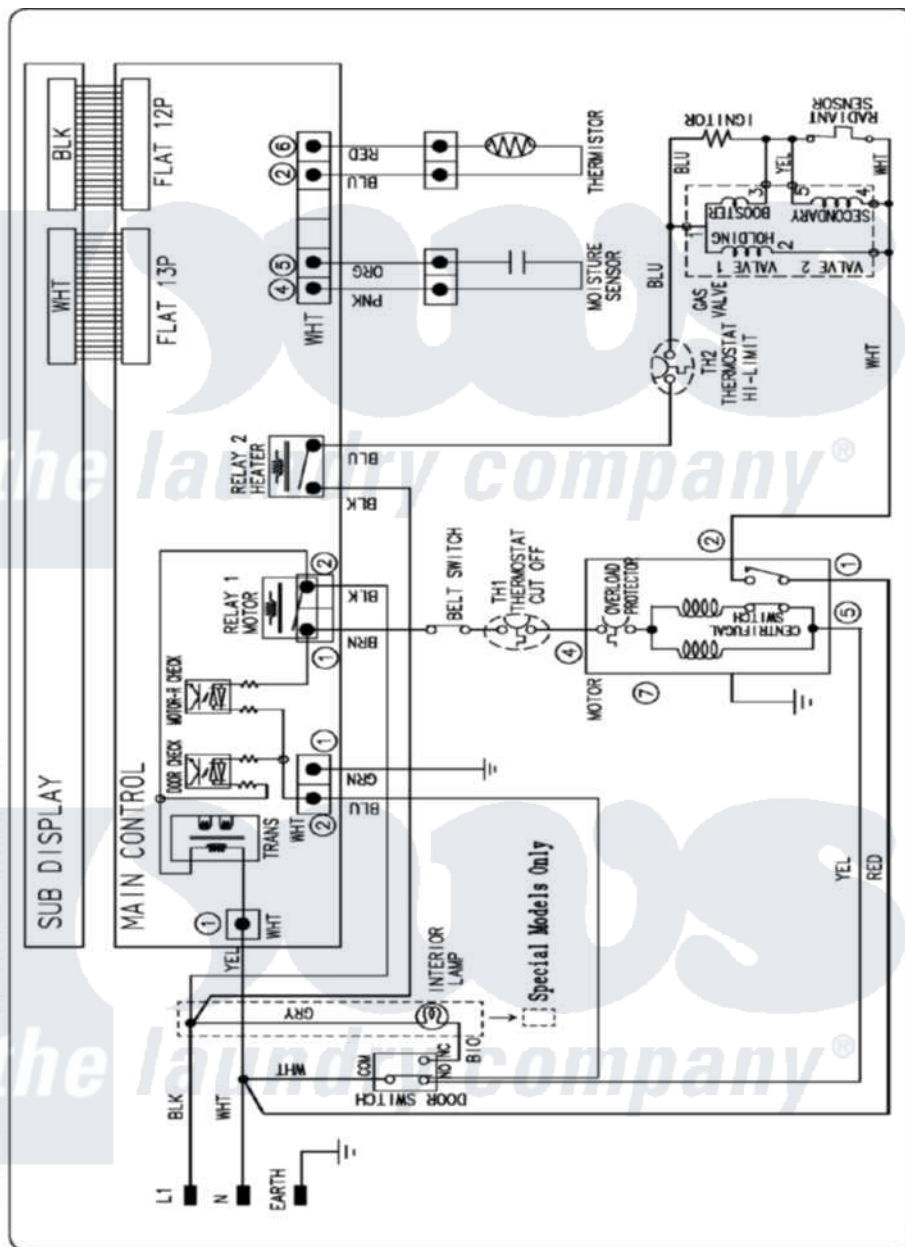

Samsung DV306LGW/XAA 07 - WIRING INFORMATION

GAS DRYER WIRING DIAGRAM

Samsung [Residential Samsung DV306LGW/XAA Dryer Parts](#) Parts Diagram 07 - WIRING INFORMATION
 Click on the part number to view part

Item	Original Part Number	Replaced By	Status	Part Description
NI	15003916		Not Available	WIRING INFORMATION