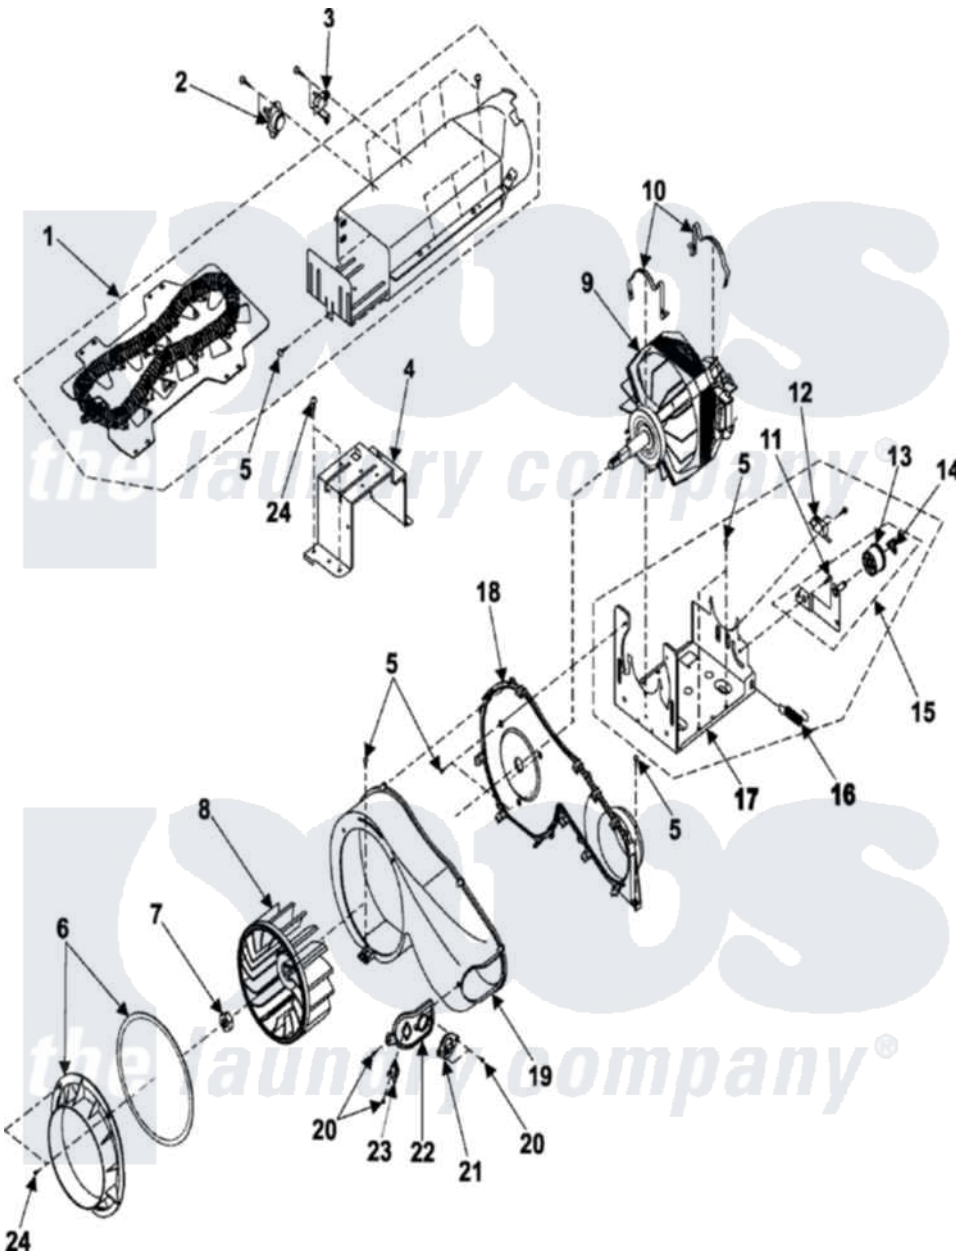

Samsung DV316BEC 01 - BLOWER/HEATER/MOTOR

Samsung Residential Samsung DV316BEC Dryer Parts Parts Diagram 01 - BLOWER/HEATER/MOTOR
 Click on the part number to view part

Item	Original Part Number	Replaced By	Status	Part Description
1	DC97-08891A	35001119		Assembly, Heater Box
2	DC47-00018A	35001092		Thermostat
3	DC96-00887A	35001193		Assembly-Bracket Thermostat
4	DC61-01224A	35001104		Bracket, Heater-Box
5	6002-000231		Not Available	Screw-Tapping (5)
6	DC97-07895A	35001090		Assembly-Duct Connector
7	6021-001201	35001079		Nut-Inch
8	DC67-00180A	35001220		Wheel- Blower
9	DC31-00055A	35001080		Assembly, Motor 60 Hz
10	DC61-01214A	35001081		Clamp, Motor
11	6009-001342		Not Available	SCREW-SPECIAL;TH,+,M5,L11,ZPC
12	3405-001077	35001082		Switch, Broken Belt
13	DC66-00402A		Not Available	ROLLER-IDLER
"	DC66-00401A		Not Available	SHAFT-IDLER
"	DC97-07509B	35001086		Pulley Assembly
14	DC61-01228A	35001084		Holder-Shaft

15	DC96-00882B	12002777	Bracket-ID
16	DC61-01215A	12002777	Bracket-ID
17	DC61-01213A	35001106	Bracket-Motor
18	DC61-01241A	35001088	Blower-Housing Rear
19	DC63-00536A		Not Available COVER-DUCT FAN
20	6002-000470		Not Available Screw-Tapping (4)
21	DC32-00007A	35001191	Thermistor
22	DC61-01240A	35001105	Bracket-Thermistor
23	DC47-00016A	35001087	Thermostat
24	6002-000213		Not Available Screw-Tapping (5)