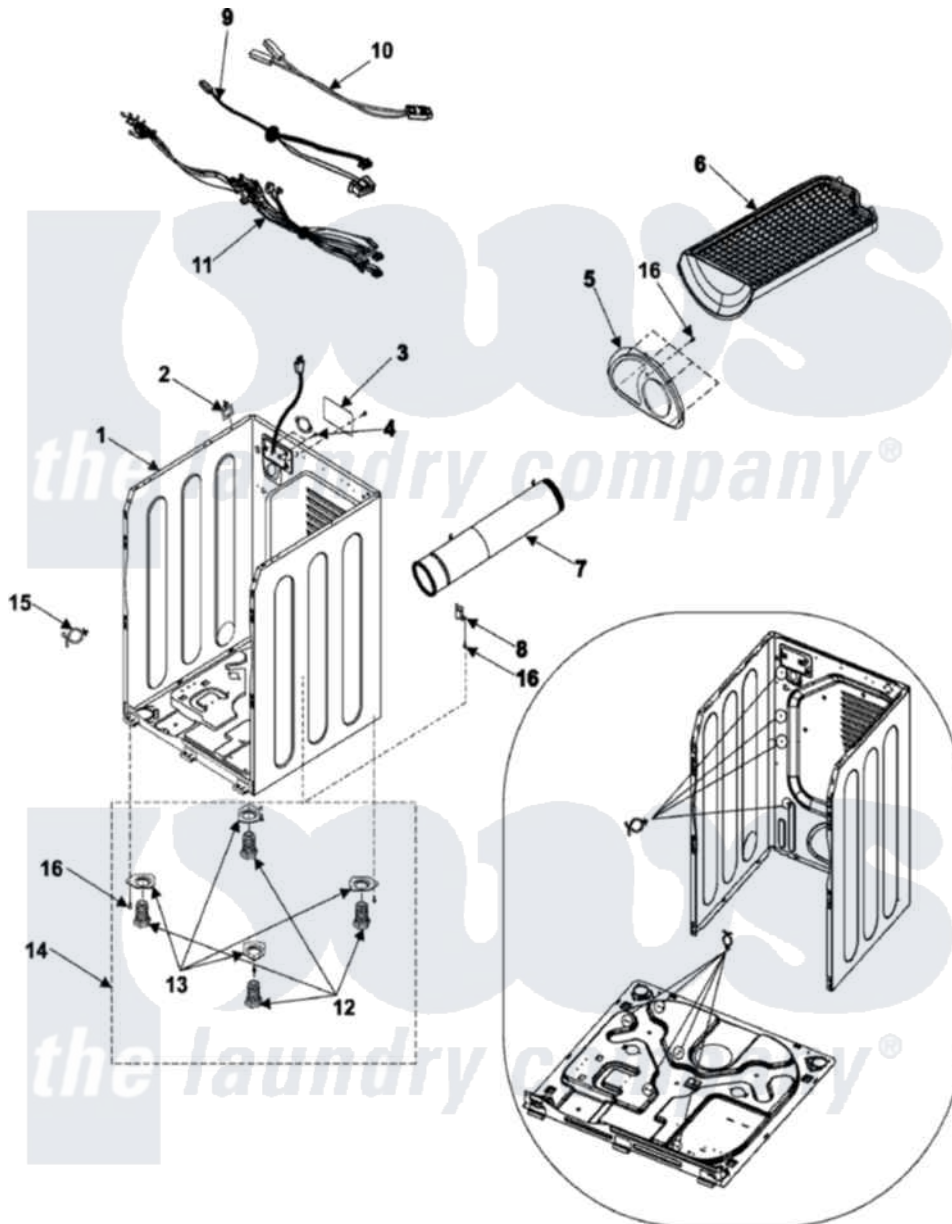

# Samsung DV316BEC 02 - CABINET

**Placement of Wire Ties**

Samsung [Residential Samsung DV316BEC Dryer Parts](#) Parts Diagram 02 - CABINET  
 Click on the part number to view part

Item	Original Part Number	Replaced By	Status	Part Description
1	DC97-07516G		Not Available	ASSY-FRAME
2	DC61-60074A	<a href="#">35001171</a>		Clamper-Wire Saddle
3	DC97-08855A	<a href="#">35001157</a>		Cover, Terminal Block
4	6002-000231		Not Available	Screw-Tapping (5)
5	DC63-00534B	<a href="#">35001201</a>		Cover-Back
6	DC61-01522A		Not Available	DIE-RACK DRY
7	DC97-07519A	<a href="#">12002640</a>		Duct, Exhaust Assembly
8	DC61-01233A	<a href="#">35001155</a>		Guide-Exhaust
9	DC96-00763A	<a href="#">35001151</a>		Assembly-Flat Wire Harness
10	DC96-00766A	<a href="#">35001164</a>		Assembly, Wire Harness
11	DC96-00764C	<a href="#">35001261</a>		Assembly, Wire Electric 9700
12	DC61-01212A	<a href="#">35001158</a>		Foot, Dryer
13	DC61-01226A	<a href="#">35001156</a>		Bracket, Dryer Foot
14	DC97-07514A		Not Available	ASSY-LEG
15	DC61-40081A	<a href="#">M0585401</a>		Tie, Wire
16	6002-000239		Not Available	Screw-Tapping (10)