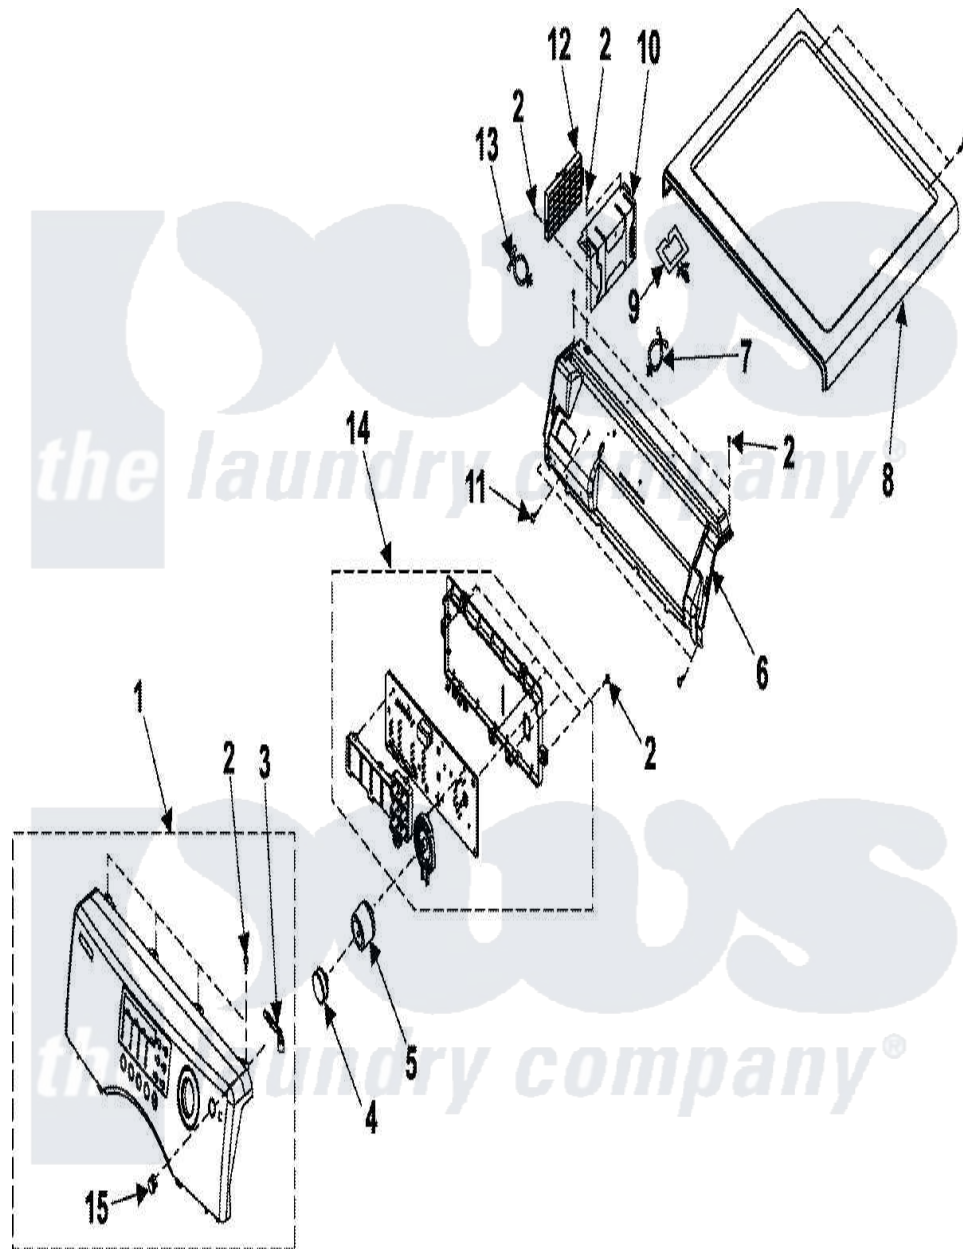

Samsung DV316BEC 03 - CONTROL PANEL

Samsung [Residential Samsung DV316BEC Dryer Parts](#) Parts Diagram 03 - CONTROL PANEL
 Click on the part number to view part

Item	Original Part Number	Replaced By	Status	Part Description
1	DC97-10866D		Not Available	ASSY-S.PANEL CONTROL
2	6002-000231		Not Available	Screw-Tapping (5)
3	DC66-00413A	34001419		Lever, Power
4	DC64-01132C		Not Available	BUTTON-ENCODER
5	DC64-01084A		Not Available	KNOB-ENCODER(1);K4-PJT,ABS,-,-
"	DC97-10511A			Assembly-Knob Encoder
6	Y00000000		Not Available	SEE NOTE FRAME-PLATE CURRENTLY UNAVAILABLE
7	DC61-40081A	M0585401		Tie, Wire
8	DC63-00523F		Not Available	COVER-TOP
9	DC61-60074A	35001171		Clamber-Wire Saddle
10	DC61-01229A	35001168		Bracket, Control Board
11	6006-001170			Screw-Tapping
12	MFS-FTDT-00		Not Available	ASSY PCB PARTS(M)
13	6502-000127		Not Available	CABLE CLAMP
14	YMFSF12DBS0		Not Available	ASSY PCB PARTS(S)