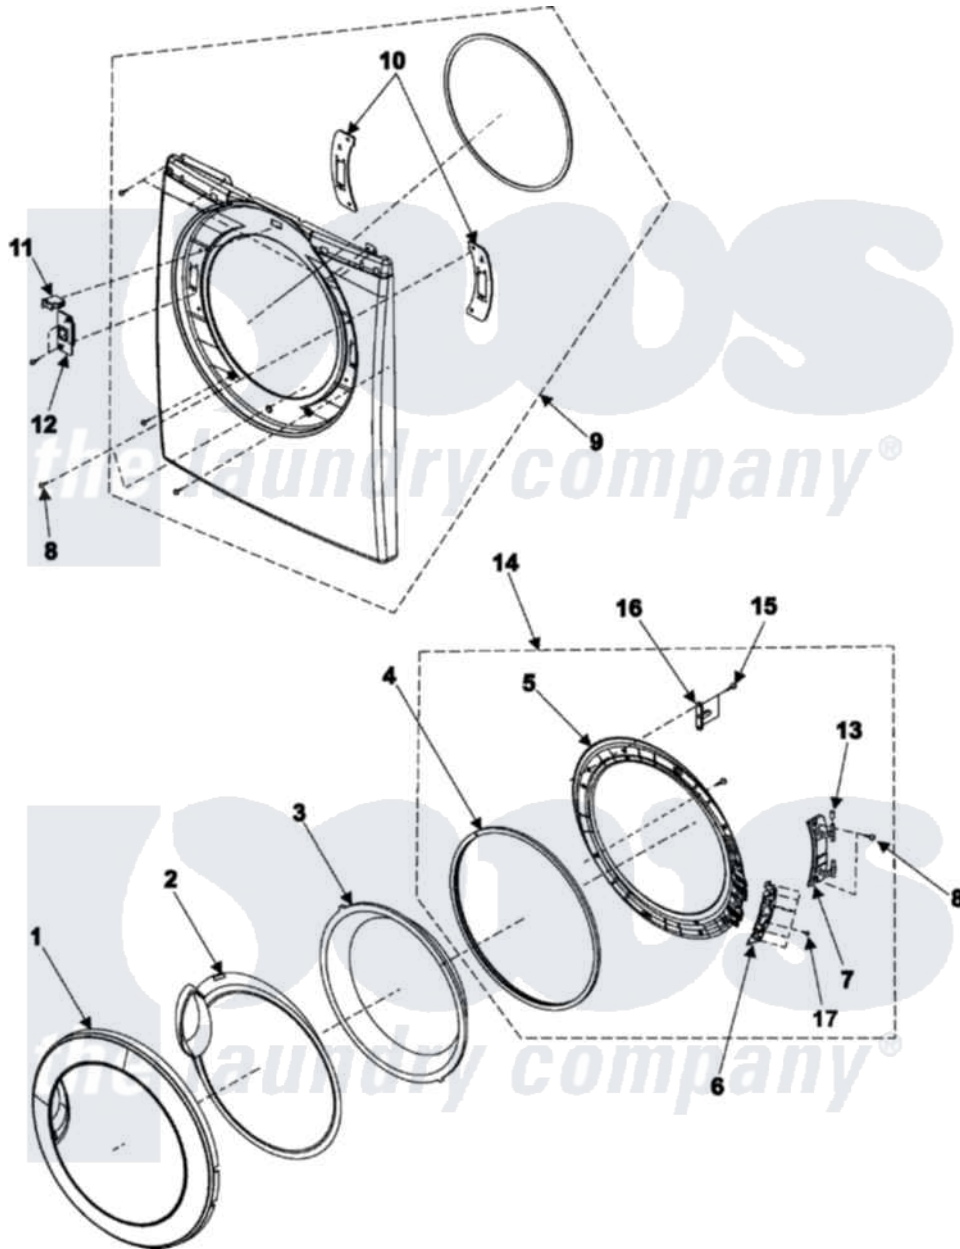

# Samsung DV316BEC 04 - DOOR

Samsung [Residential Samsung DV316BEC Dryer Parts](#) Parts Diagram 04 - DOOR  
 Click on the part number to view part

Item	Original Part Number	Replaced By	Status	Part Description
1	DC63-00674B		Not Available	COVER-DOOR
2	DC64-01120A	<a href="#">35001271</a>		Door Safet
3	DC64-00993A	<a href="#">35001182</a>		Door-Glass
4	DC62-00198B	<a href="#">35001250</a>		Seal-Door
5	DC61-01523A	<a href="#">35001272</a>		Holder Gla
6	Y00000000		Not Available	SEE NOTE SUPPORT-HINGE CURRENTLY UNAVAILABLE
7	DC61-01532A		Not Available	HINGE-DOOR
8	6001-001773	<a href="#">35001126</a>		Screw-Machine
9	DC97-10353C		Not Available	ASSY-FRAME FRONT
10	DC61-01222A	<a href="#">35001129</a>		Bracket-Hinge
11	DC64-00828A	<a href="#">35001125</a>		Door-Switch
12	DC61-01239B		Not Available	HOLDER-LEVER
13	DC61-00891A	<a href="#">34001192</a>		Bushing, Hinge Guide
14	DC97-10342B		Not Available	ASSY-COVER DOOR
15	6002-000444		Not Available	SCREW-TAPPING, TH, +, 2S, M4, L14