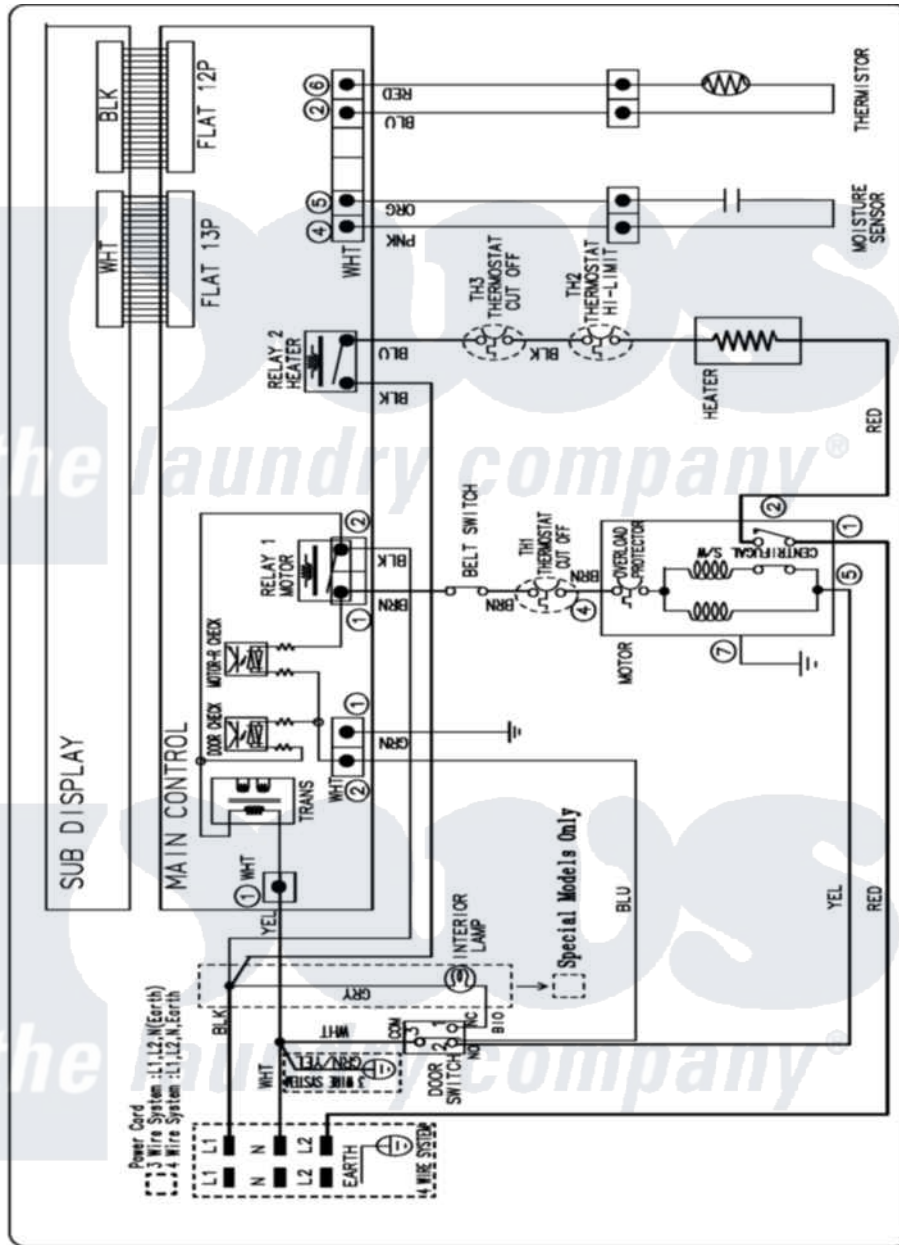

ELECTRIC DRYER WIRING DIAGRAM

Samsung Residential Samsung DV316BEC Dryer Parts Parts Diagram 07 - WIRING INFORMATION
 Click on the part number to view part

Item	Original Part Number	Replaced By	Status	Part Description
NI	15003915		Not Available	WIRING INFORMATION