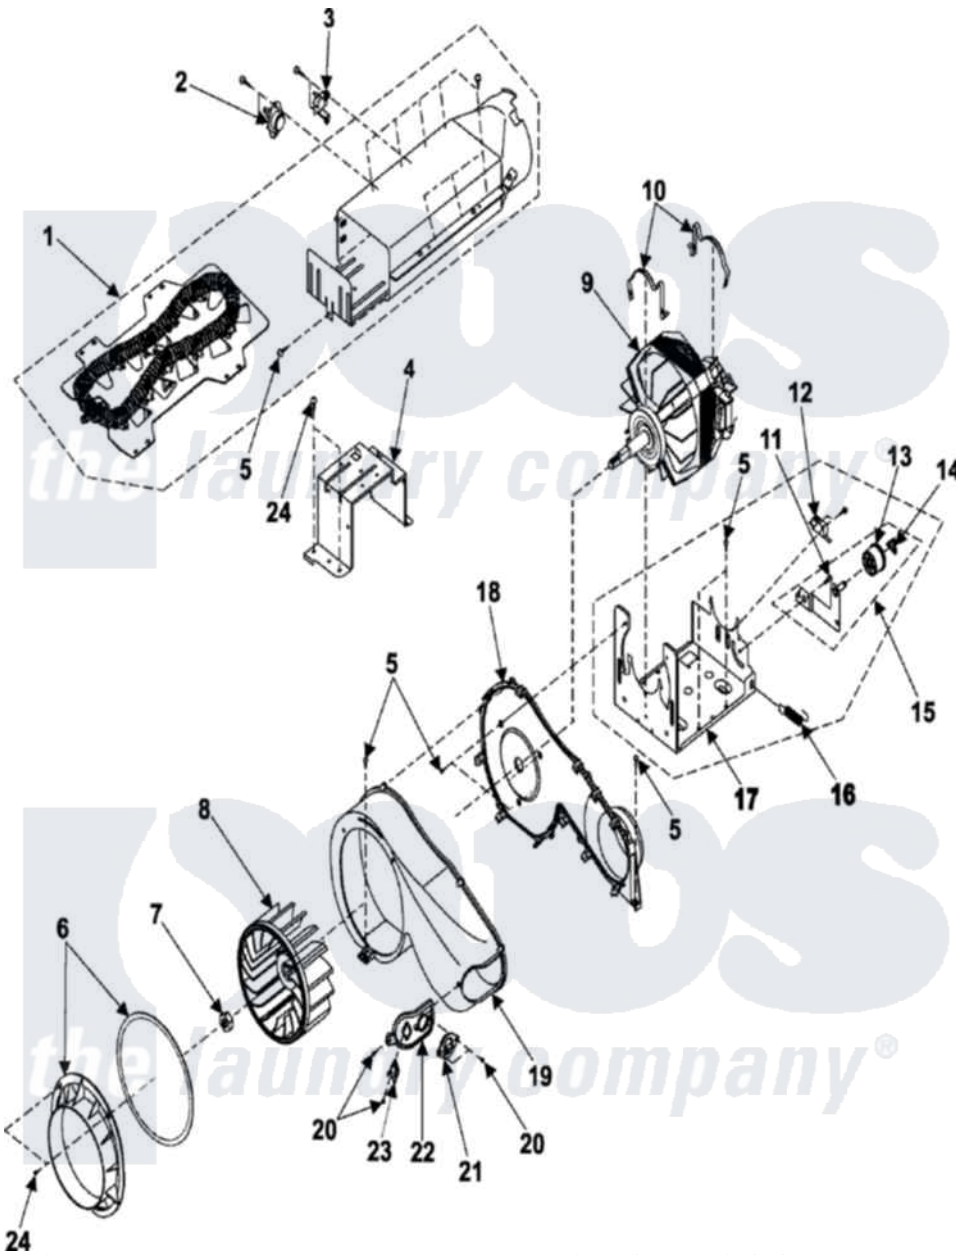

# Samsung DV316BEW 01 - BLOWER/HEATER/MOTOR

Samsung Residential Samsung DV316BEW Dryer Parts Parts Diagram 01 - BLOWER/HEATER/MOTOR  
 Click on the part number to view part

Item	Original Part Number	Replaced By	Status	Part Description
1	DC97-08891A	<a href="#">35001119</a>		Assembly, Heater Box
2	DC47-00018A	<a href="#">35001092</a>		Thermostat
3	DC96-00887A	<a href="#">35001193</a>		Assembly-Bracket Thermostat
4	DC61-01224A	<a href="#">35001104</a>		Bracket, Heater-Box
5	6002-000231		Not Available	Screw-Tapping (5)
6	DC97-07895A	<a href="#">35001090</a>		Assembly-Duct Connector
7	6021-001201	<a href="#">35001079</a>		Nut-Inch
8	DC67-00180A	<a href="#">35001220</a>		Wheel- Blower
9	DC31-00055A	<a href="#">35001080</a>		Assembly, Motor 60 Hz
10	DC61-01214A	<a href="#">35001081</a>		Clamp, Motor
11	6009-001342		Not Available	SCREW-SPECIAL;TH,+,M5,L11,ZPC
12	3405-001077	<a href="#">35001082</a>		Switch, Broken Belt
13	DC66-00402A		Not Available	ROLLER-IDLER
"	DC66-00401A		Not Available	SHAFT-IDLER
"	DC97-07509B	<a href="#">35001086</a>		Pulley Assembly
14	DC61-01228A	<a href="#">35001084</a>		Holder-Shaft

15	DC96-00882B	<a href="#">12002777</a>	Bracket-ID
16	DC61-01215A	<a href="#">12002777</a>	Bracket-ID
17	DC61-01213A	<a href="#">35001106</a>	Bracket-Motor
18	DC61-01241A	<a href="#">35001088</a>	Blower-Housing Rear
19	DC63-00536A		Not Available COVER-DUCT FAN
20	6002-000470		Not Available Screw-Tapping (4)
21	DC32-00007A	<a href="#">35001191</a>	Thermistor
22	DC61-01240A	<a href="#">35001105</a>	Bracket-Thermistor
23	DC47-00016A	<a href="#">35001087</a>	Thermostat
24	6002-000213		Not Available Screw-Tapping (5)