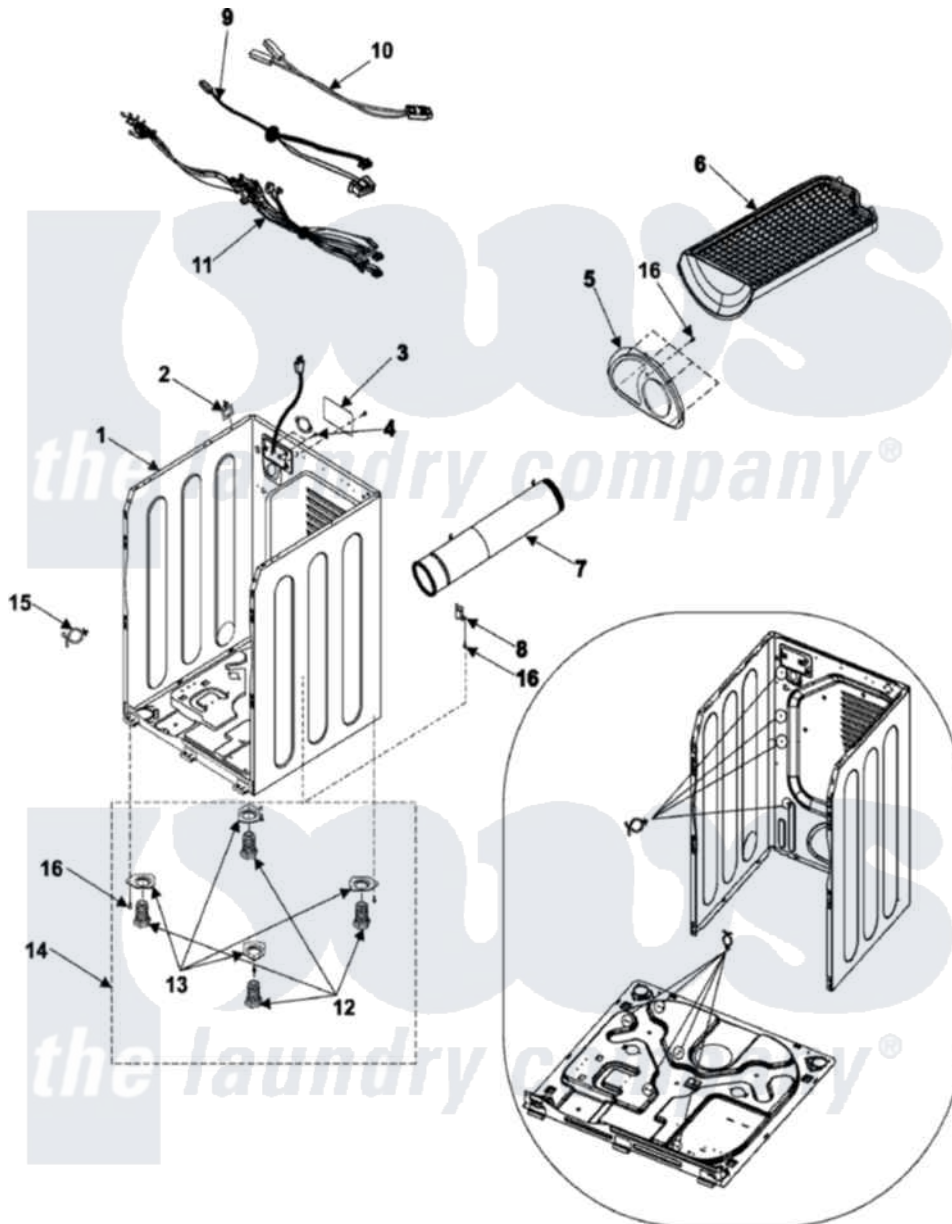

Samsung DV316BEW 02 - CABINET

Placement of Wire Ties

Samsung [Residential Samsung DV316BEW Dryer Parts](#) Parts Diagram 02 - CABINET
 Click on the part number to view part

Item	Original Part Number	Replaced By	Status	Part Description
1	DC97-07516A	35001169		Assembly-Frame White
2	DC61-60074A	35001171		Clamper-Wire Saddle
3	DC97-08855A	35001157		Cover, Terminal Block
4	6002-000231		Not Available	Screw-Tapping (5)
5	DC63-00534B	35001201		Cover-Back
6	DC61-01522A		Not Available	DIE-RACK DRY
7	DC97-07519A	12002640		Duct, Exhaust Assembly
8	DC61-01233A	35001155		Guide-Exhaust
9	DC96-00763A	35001151		Assembly-Flat Wire Harness
10	DC96-00766A	35001164		Assembly, Wire Harness
11	DC96-00764C	35001261		Assembly, Wire Electric 9700
12	DC61-01212A	35001158		Foot, Dryer
13	DC61-01226A	35001156		Bracket, Dryer Foot
14	DC97-07514A		Not Available	ASSY-LEG
15	DC61-40081A	M0585401		Tie, Wire
16	6002-000239		Not Available	Screw-Tapping (10)