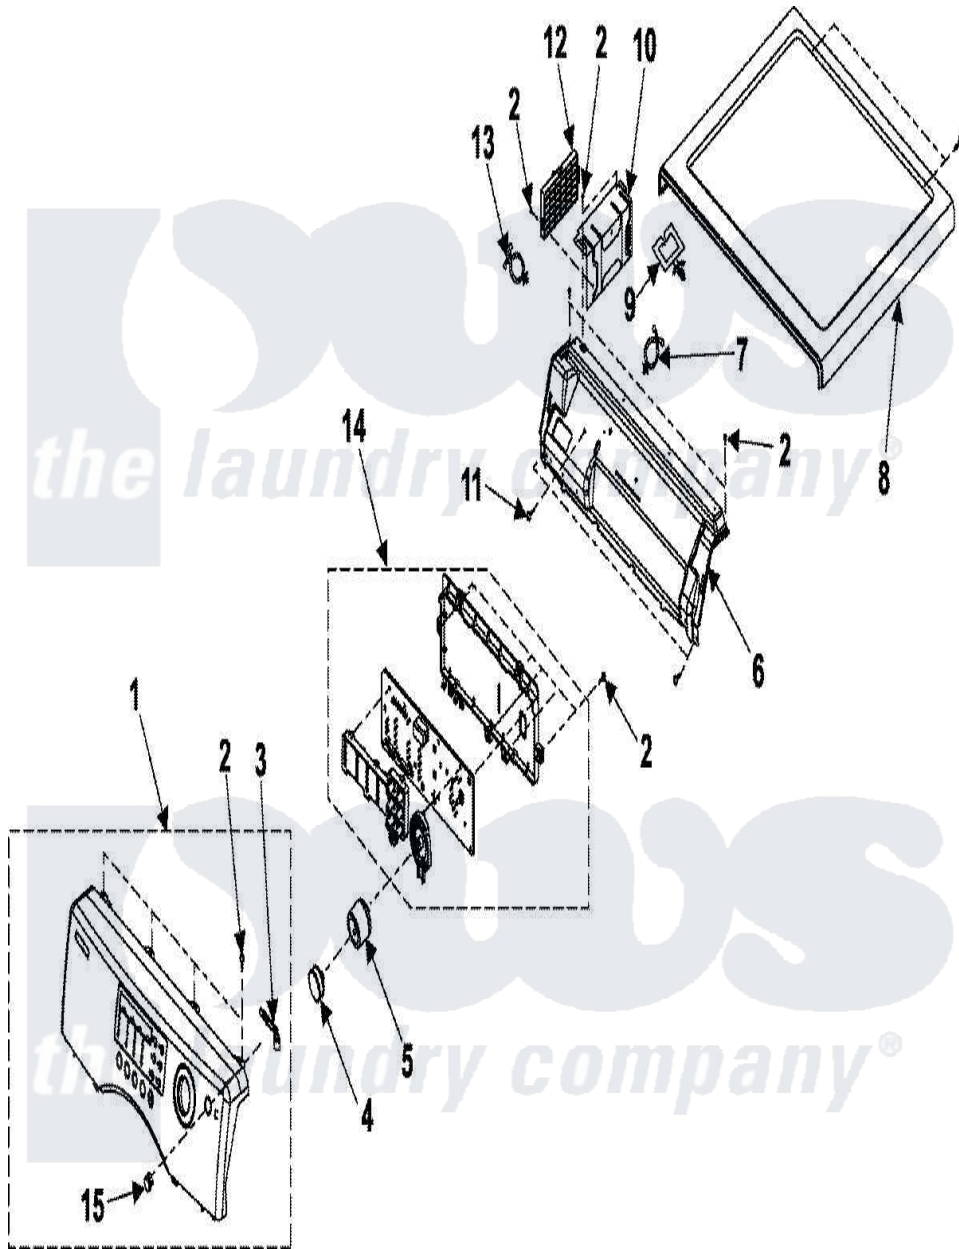

Samsung DV316BEW 03 - CONTROL PANEL

Samsung [Residential Samsung DV316BEW Dryer Parts](#) Parts Diagram 03 - CONTROL PANEL
 Click on the part number to view part

Item	Original Part Number	Replaced By	Status	Part Description
1	DC97-10866A		Not Available	ASSY-S.PANEL CONTROL
2	6002-000231		Not Available	Screw-Tapping (5)
3	DC66-00413A	34001419		Lever, Power
4	DC64-01132A		Not Available	BUTTON-ENCODER
5	DC64-01084A		Not Available	KNOB-ENCODER(1);K4-PJT,ABS,-,-
"	DC97-10511A			Assembly-Knob Encoder
6	Y00000000		Not Available	SEE NOTE FRAME-PLATE CURRENTLY UNAVAILABLE
7	DC61-40081A	M0585401		Tie, Wire
8	DC63-00523A	35001163		Cover-Top Lu
9	DC61-60074A	35001171		Clamber-Wire Saddle
10	DC61-01229A	35001168		Bracket, Control Board
11	6006-001170			Screw-Tapping
12	MFS-FTDT-00		Not Available	ASSY PCB PARTS(M)
13	6502-000127		Not Available	CABLE CLAMP
14	YMFSF12DBS0		Not Available	ASSY PCB PARTS(S)