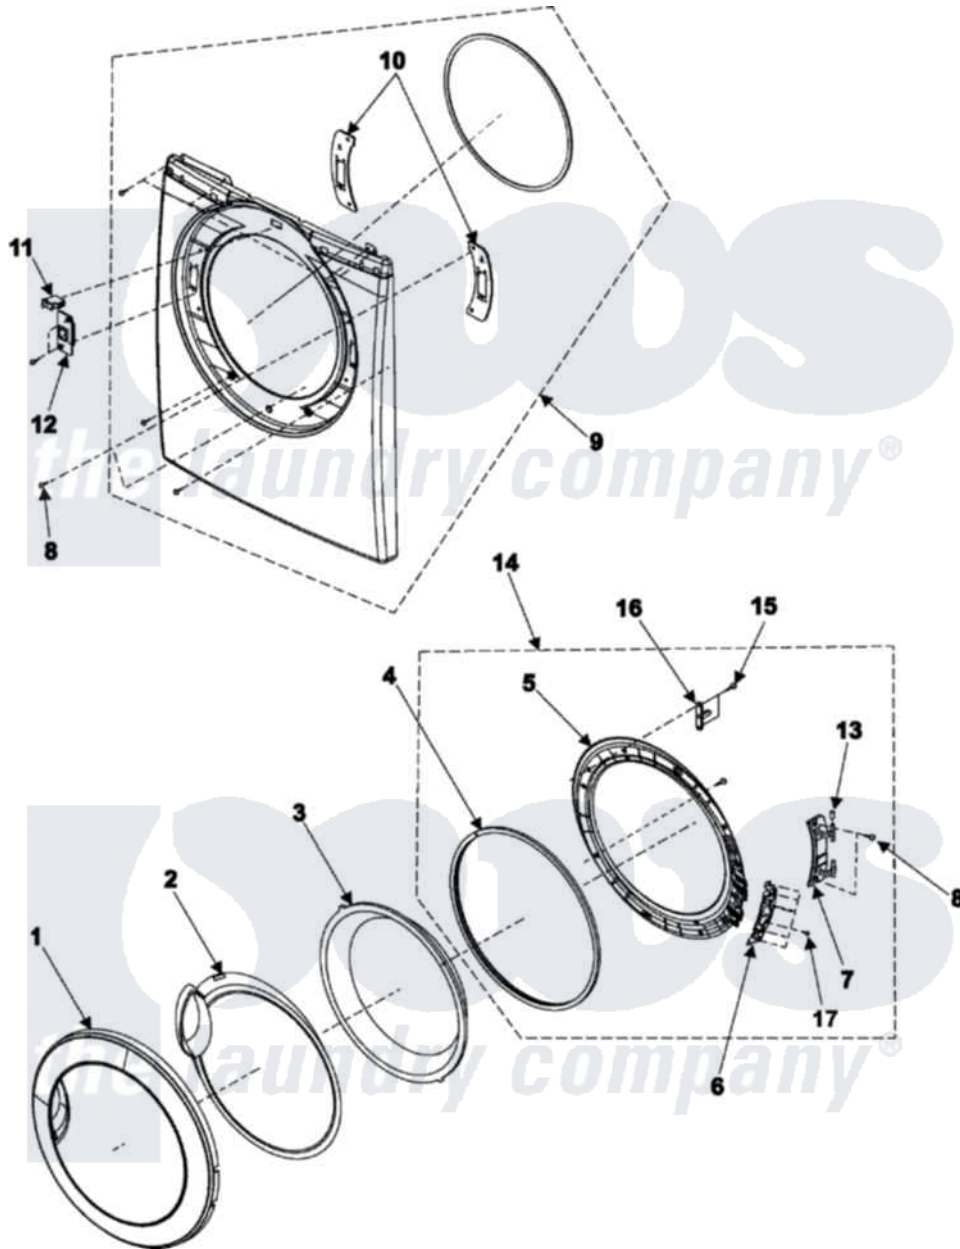

Samsung DV316BEW 04 - DOOR

Samsung [Residential Samsung DV316BEW Dryer Parts](#) Parts Diagram 04 - DOOR

[Click on the part number to view part](#)

Item	Original Part Number	Replaced By	Status	Part Description
1	DC63-00674B		Not Available	COVER-DOOR
2	DC64-01120A	35001271		Door Safet
3	DC64-00993A	35001182		Door-Glass
4	DC62-00198B	35001250		Seal-Door
5	DC61-01523A	35001272		Holder Gla
6	Y00000000		Not Available	SEE NOTE SUPPORT-HINGE CURRENTLY UNAVAILABLE
7	DC61-01532A		Not Available	HINGE-DOOR
8	6001-001773	35001126		Screw-Machine
9	DC97-10353A			Assembly-Frame Front
10	DC61-01222A	35001129		Bracket-Hinge
11	DC64-00828A	35001125		Door-Switch
12	DC61-01239B		Not Available	HOLDER-LEVER
13	DC61-00891A	34001192		Bushing, Hinge Guide
14	DC97-10342B		Not Available	ASSY-COVER DOOR
15	6002-000444		Not Available	SCREW-TAPPING, TH, +, 2S, M4, L14