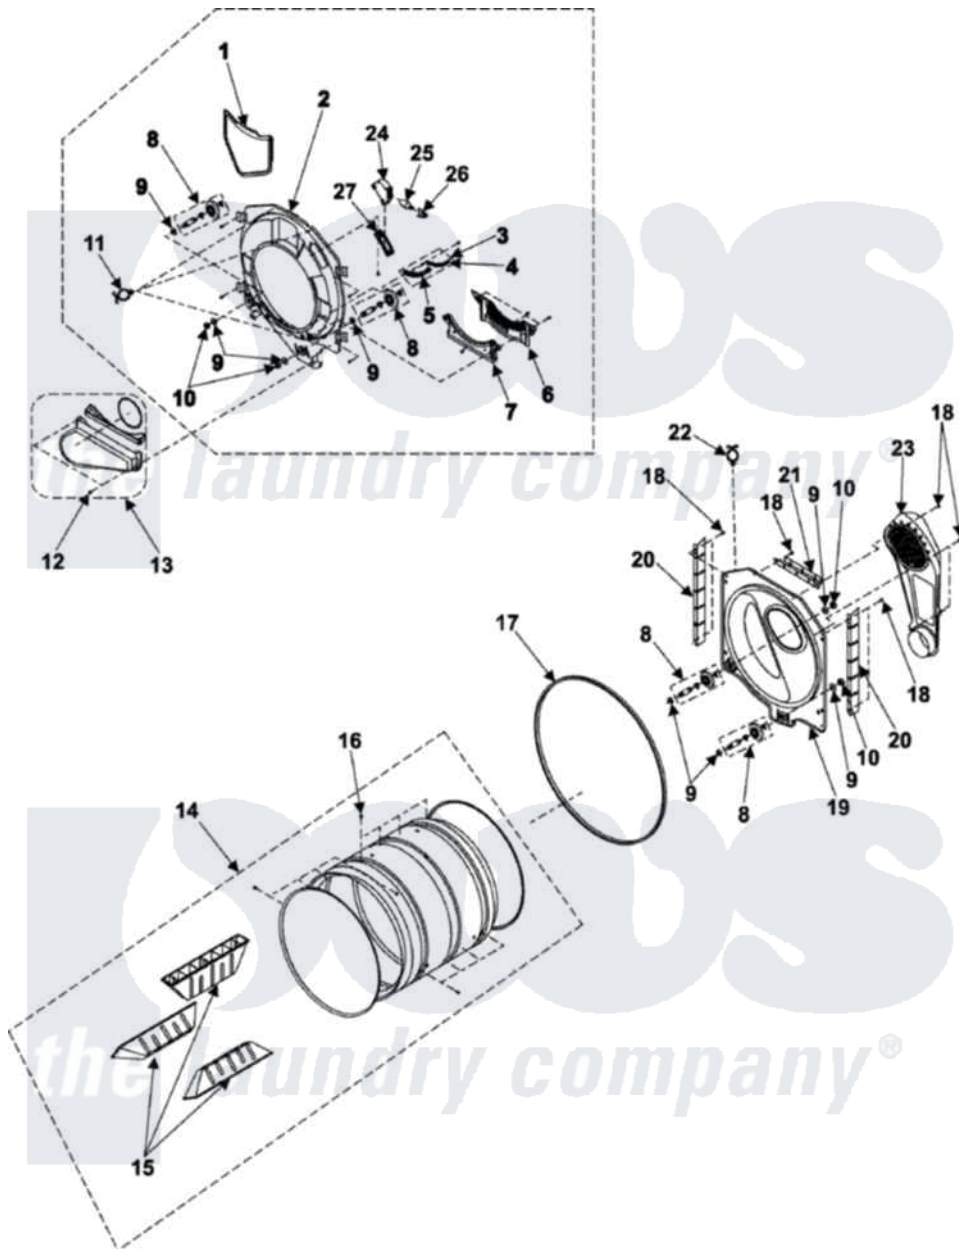

Samsung DV316BEW 05 - DRUM

Samsung Residential Samsung DV316BEW Dryer Parts Parts Diagram 05 - DRUM
 Click on the part number to view part

Item	Original Part Number	Replaced By	Status	Part Description
1	DC61-01521A	DC61-02613A		Case Filter
2	DC97-10362A		Not Available	ASSY-S.DRUM FRONT
3	DC97-08889A	35001150		Assembly-Guide Sensor
4	DC61-01231A	35001241		Plate-Sensor
5	DC61-01235A		Not Available	GUIDE-SENSOR
6	DC63-00675A		Not Available	COVER-FILTER(B)
7	DC63-00538A	35001144		Cover-Filter
8	DC97-07523A	W10177428		Assembly, Roller-Support
9	DC60-60060A	35001133		Washer, Support
10	DC60-50145A	23001661		Nut M10
11	6046-000310			Stand Off
12	6002-000231		Not Available	Screw-Tapping (5)
13	DC97-07526A	35001140		Assembly, Lint Duct
14	DC97-10355A		Not Available	ASSY-DRUM WRAPPER
15	DC66-00436A		Not Available	DRUM-LIFTER
16	6002-001204		Not Available	SCREW-TAPPING

17	6602-001314	W10205415		Belt
18	6002-000239		Not Available	Screw-Tapping (10)
19	DC66-00398B		Not Available	DRUM-BACK;WINGS-DRYER
20	DC61-01238A	35001145		Bracket, Upper Rear Bulkhead
21	DC61-01237A	35001146		Channel Bracket, Rear Bulkhead
22	DC61-40081A	M0585401		Tie, Wire
23	DC97-07521A		Not Available	ASSY-DUCT AIR
24	DC61-01220A	35001143		Guide-Lamp
25	4713-001199	22002263		Lamp
26	DC47-00021A	35001148		Socket-Lamp
27	DC63-00531A	35001139		Cover-Lamp