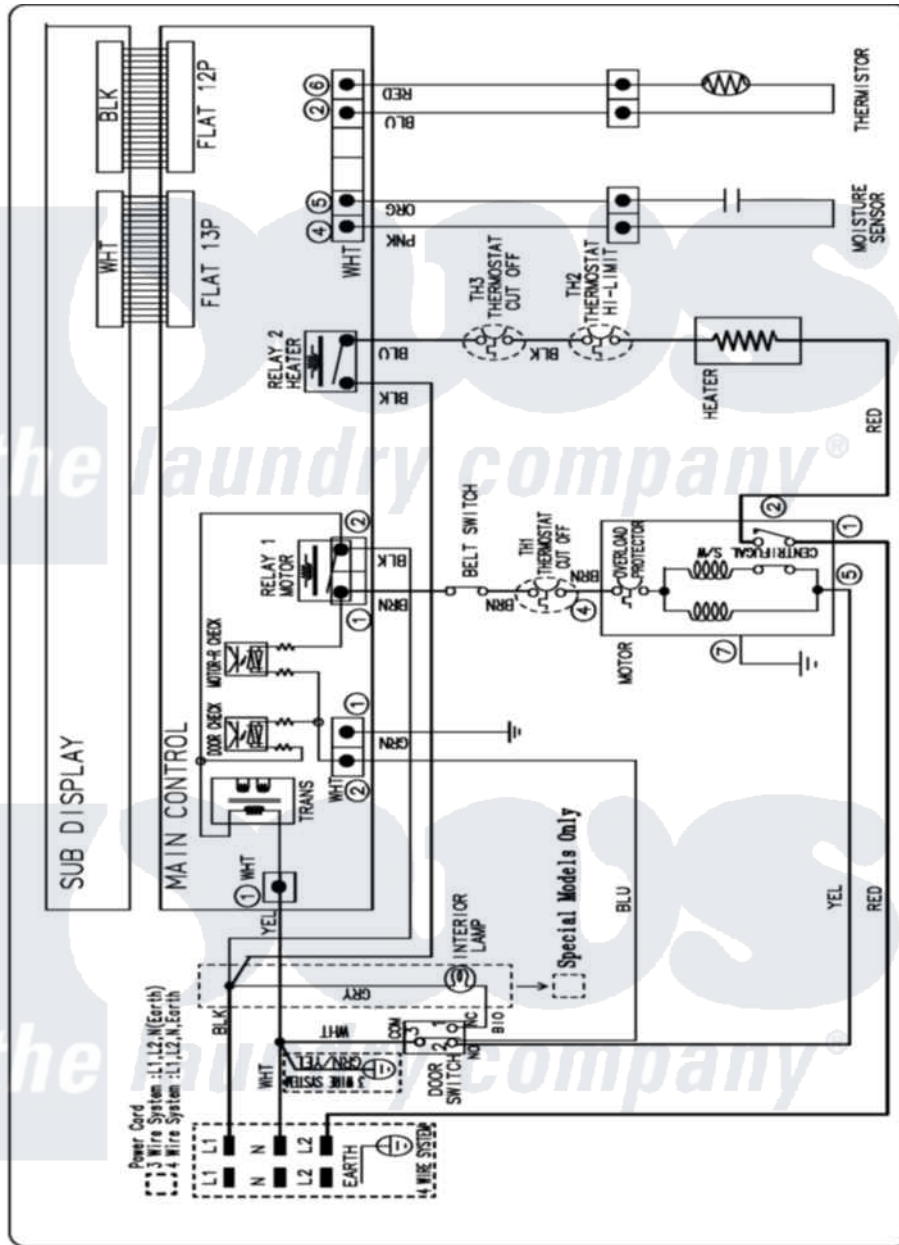

ELECTRIC DRYER WIRING DIAGRAM

Samsung Residential Samsung DV316BEW Dryer Parts Parts Diagram 07 - WIRING INFORMATION
 Click on the part number to view part

Item	Original Part Number	Replaced By	Status	Part Description
NI	15003915		Not Available	WIRING INFORMATION